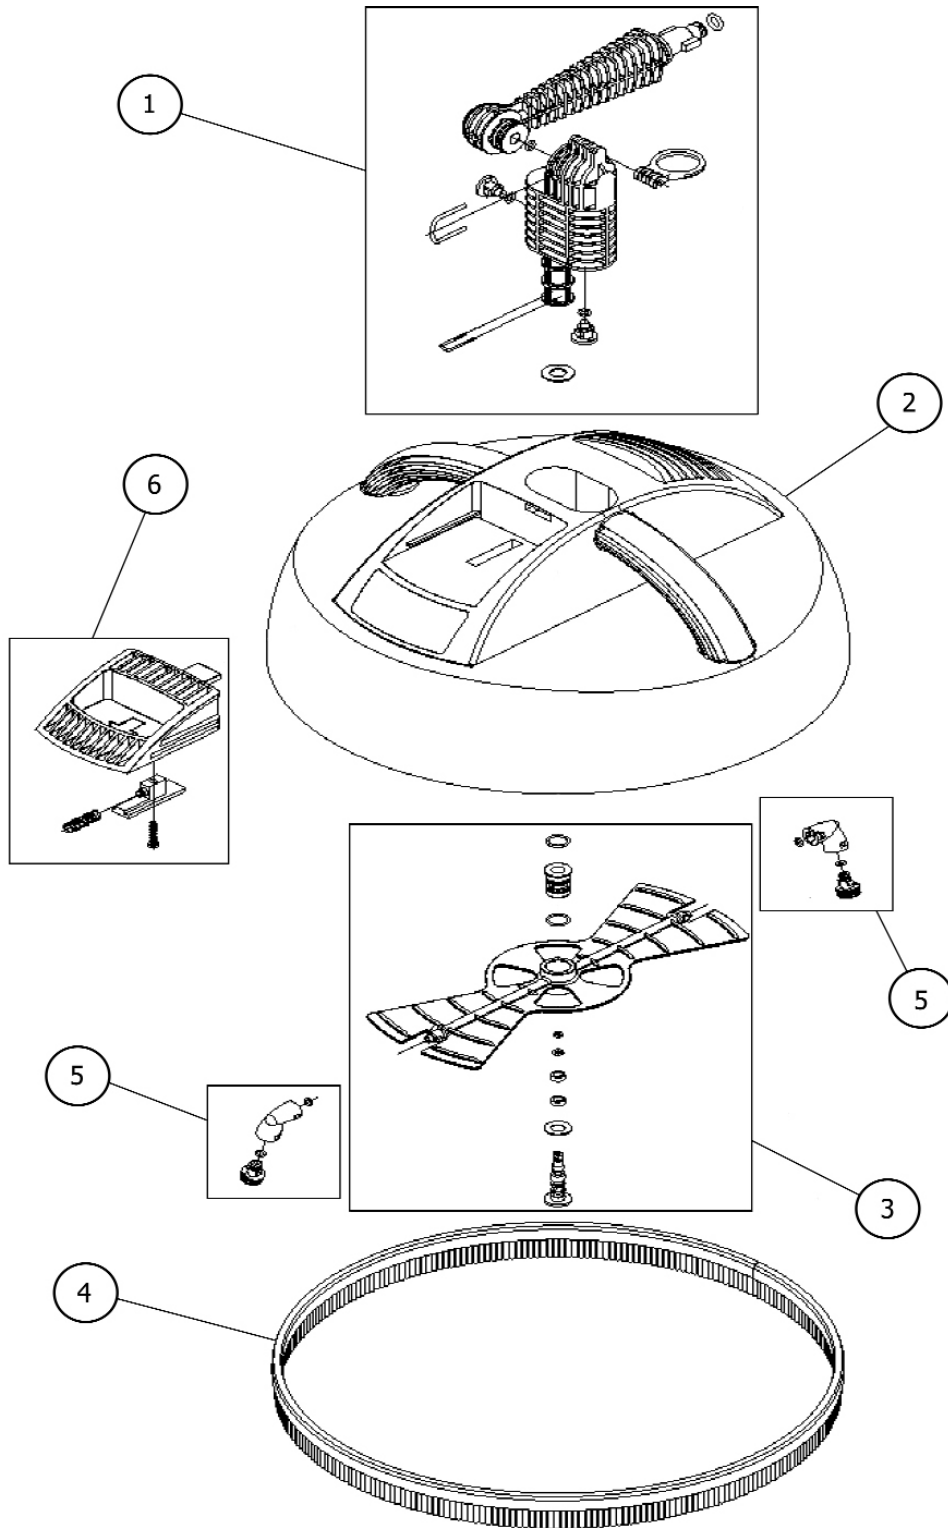

Parts Information:
**Surface/Patio Brush for PC2700, PC2950,
 PC3455**
Model No: PCPATIO

Item	Part No.	Description
1	KTRI90207	Main Connector
2	MPVR84814	Main Body (Red)
3	KTRI90206	Blade Assy

Item	Part No.	Description
4	KTRI90209	Brushes
5	KTRI90205	Nozzles
6	KTRI90208	Adjustable Handle (Yellow)