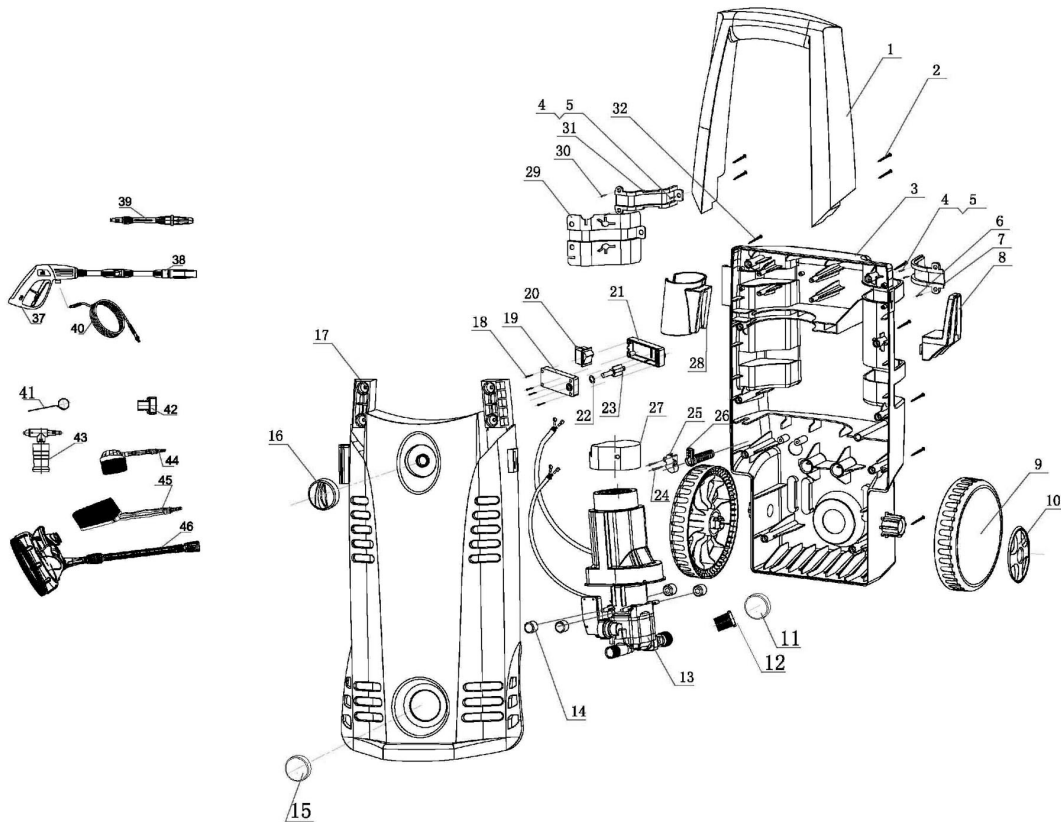

Parts Information:
**Pressure Washer 110bar with TSS &
 Rotablast Nozzle® 230V with Accessory Kit
 Model No: PC2701**

Item	Part No.	Description
1	PC2701.01	HANDLE
2	PC2701.02	HANDLE SCREW
3	PC2701.03	BACK COVER
4	PC2701.04	SCREW
5	FWM5.S	FLAT WASHER M5 SINGLE
6	PC2701.06	SCREW
7	PC2701.07	BAFFLE
8	PC2351.21	HOOK
9	PC2701.09	WHEEL
10	PC2701.10	WHEEL CAP
11	PC2351.14	CAP
12	PC2351.15	WATER INLET FILTER
13	PC2701.13	PUMP & MOTOR
14	PC2351.20	RUBBER BUNG
15	PC2351.22	CAP
16	PC2701.16	SWITCH KNOB
17	PC2701.17	FRONT COVER
18	PC2351.04	PHILLIPS SCREW M3X20
19	PC2351.05	SWITCH CASE, FRONT
20	PC2351.08	SWITCH
21	PC2351.09	SWITCH COVER, BACK

Item	Part No.	Description
22	PC2351.06	O-RING
23	PC2701.23	SHAFT
24	PC2701.24	SCREW
25	PC2701.25	CABLE GRIP
26	PC2701.26	CABLE SLEEVE
27	PC2701.27	COVER
28	PC2351.10	BAFFLE
29	PC2701.29	GUARD
30	PC2701.30	SCREW
31	PC2701.31	BAFFLE
32	PC2701.32	SCREW
37	PC2701.37	GUN
38	PC2701.38	ADJUSTABLE NOZZLE
39	PC2701.39	TURBO LANCE
40	PC2701.40	HOSE (M22/15mm-GUN END 13mm F) 5M LONG
41	PC2351.31	NEEDLE PROBE
42	PC2701.42	WATER INLET CONNECTOR
43	PC2351.33	DETERGENT BOTTLE
44	PC2701.44	ROTARY BRUSH
45	PC2351.32	BRUSH
46	PC2701.46	PATIO BRUSH