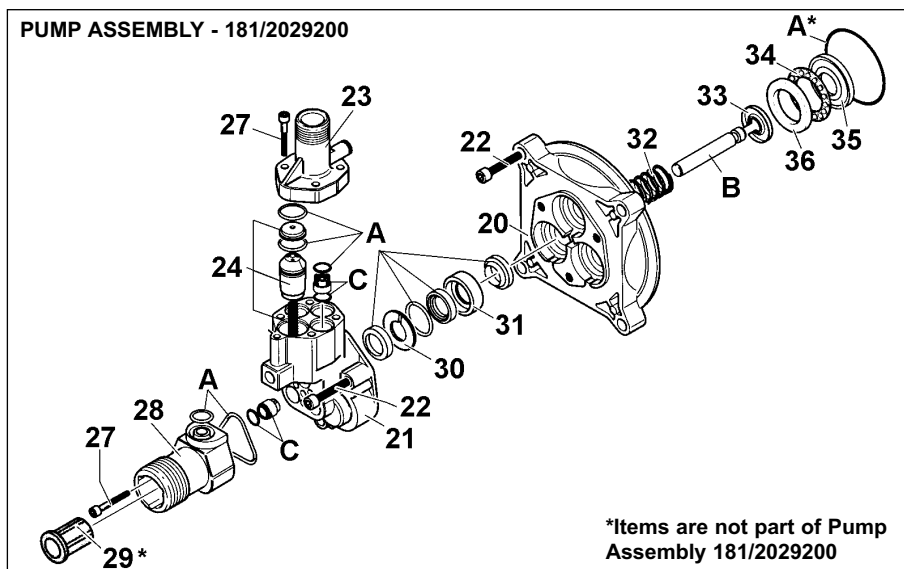

Item	Part No.	Description
1	181/1680702	Upper Casing
2	181/1680710	Lower Casing
3	181/1680690	Handle
4	181/4341	Motor Assembly
5	181/2029200	Pump Assembly
6	181/1681290	Screw
7	181/1681280	Screw
8	181/1682360	Plug
9	181/1682320	Plug
10	181/2000420	Hose
11	181/3560	Pistol Grip & Half Lance
12	181/3774	Half Lance & Rotary Nozzle
13	181/3629	Half Lance & Fan/Jet Nozzle
14	181/3588	Detergent Bottle
-	181/1461470	Hose Fitting, Inlet (not shown)

PUMP ASSEMBLY - 181/2029200

Item	Part No.	Description
A	181/2735	Gasket Kit
B	181/2734	Piston Kit
C	181/2733	Valve Kit
20	181/2020120	Pump Manifold Head
21	181/2020020	Pump Head
22	181/850850	Screw
23	181/2020080	Output Fitting
24	181/2029010	Unloader Valve
27	181/2020100	Screw
28	181/2020090	Suction Fitting
29	181/1340260	Suction Filter
30	181/2020040	Shim
31	181/2020030	Bush
32	181/2020150	Spring
33	181/2020140	Piston Collet
34	181/1461770	Race
35	181/1460070	Thrust Washer
36	181/1680340	Bearing Race

*Items are not part of Pump Assembly 181/2029200

MOTOR ASSEMBLY - 181/4341

Item	Part No.	Description
40	181/1680480	Casing
41	181/850840	O-Ring
42	181/1682640	Capacitor
43	181/1261551	Screw
44	181/1682270	Switch
45	181/1464140	Switch Gasket
46	181/1463850	Cable Gland
47	181/840020	Seal
48	181/1682110	Bearing
49	181/1680350	Eccentric Plate