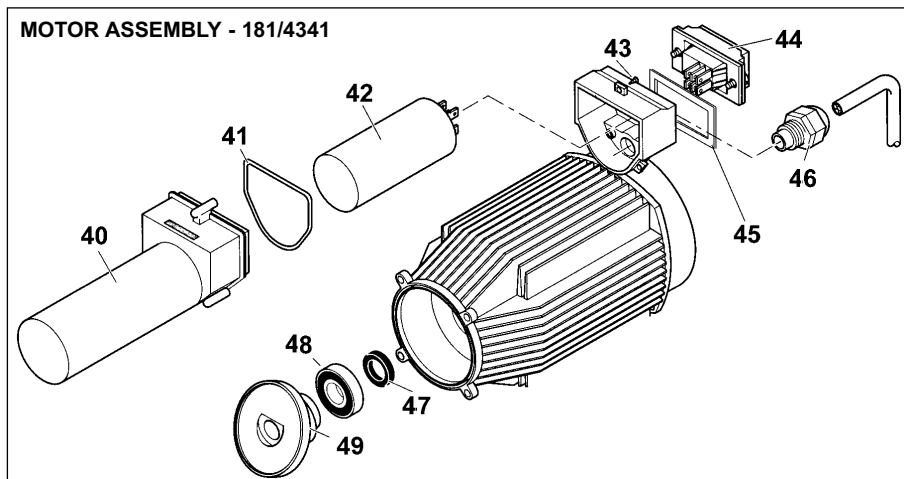

Item	Part No.	Description
1	181/1680702	Upper Casing
2	181/1680710	Lower Casing
3	181/1680690	Handle
4	181/4341	Motor Assembly
5	181/2029200	Pump Assembly
6	181/1681290	Screw
7	181/1681280	Screw
8	181/1682360	Plug
9	181/1682320	Plug
10	181/2000420	Hose
11	181/3560	Pistol Grip & Half Lance
12	181/3774	Half Lance & Rotary Nozzle
13	181/3629	Half Lance & Fan/Jet Nozzle
14	181/3588	Detergent Bottle
-	181/1461470	Hose Fitting, Inlet (not shown)

PUMP ASSEMBLY - 181/2029200

Item	Part No.	Description
A	181/2735	Gasket Kit
B	181/2734	Piston Kit
C	181/2733	Valve Kit
20	181/2020120	Pump Manifold Head
21	181/2020020	Pump Head
22	181/850850	Screw
23	181/2020080	Output Fitting
24	181/2029010	Unloader Valve
27	181/2020100	Screw
28	181/2020090	Suction Fitting
29	181/1340260	Suction Filter
30	181/2020040	Shim
31	181/2020030	Bush
32	181/2020150	Spring
33	181/2020140	Piston Collet
34	181/1461770	Race
35	181/1460070	Thrust Washer
36	181/1680340	Bearing Race

*Items are not part of Pump Assembly 181/2029200

MOTOR ASSEMBLY - 181/4341

Item	Part No.	Description
40	181/1680480	Casing
41	181/850840	O-Ring
42	181/1682640	Capacitor
43	181/1261551	Screw
44	181/1682270	Switch
45	181/1464140	Switch Gasket
46	181/1463850	Cable Gland
47	181/840020	Seal
48	181/1682110	Bearing
49	181/1680350	Eccentric Plate