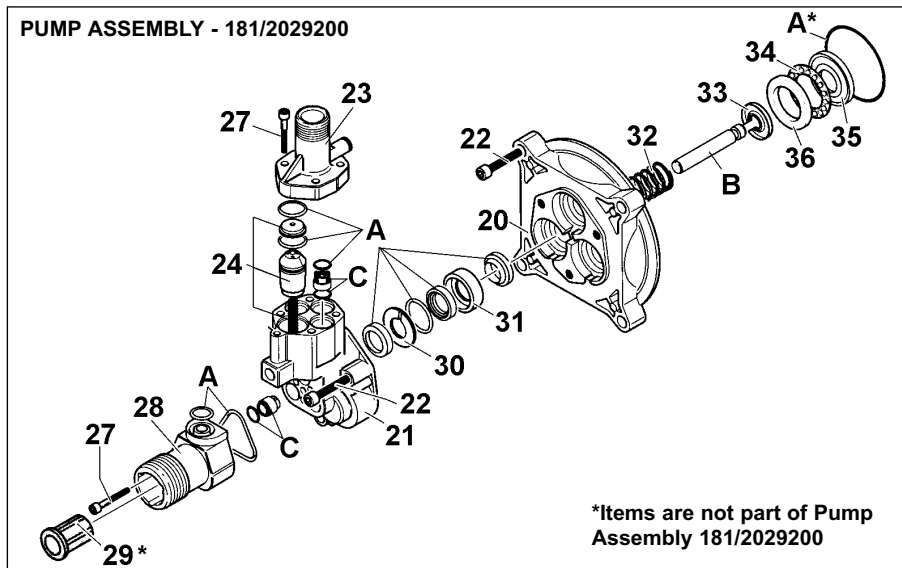

Item	Part No.	Description
1	181/1680720	Front Casing
2	181/1680730	Rear Casing
3	181/1680740	Handle
4	181/4341	Motor Assembly
5	181/2029200	Pump Assembly
6	181/1261560	Screw
7	181/1682360	Plug
8	181/1682310	Plug
9	181/2000420	Hose
10	181/3560	Pistol Grip & Half Lance
11	181/3774	Half Lance & Rotary Nozzle
12	181/3588	Detergent Bottle
-	181/1461470	Hose Fitting, Inlet (not shown)

Item	Part No.	Description
A	181/2735	Gasket Kit
B	181/2734	Piston Kit
C	181/2733	Valve Kit
20	181/2020120	Pump Manifold
21	181/2020020	Pump Head Screw
22	181/850850	Screw
23	181/2020080	Output Fitting
24	181/2029010	Unloader Valve
27	181/2020100	Screw
28	181/2020090	Suction Fitting
29	181/1340260	Suction Filter
30	181/2020040	Shim
31	181/2020030	Bush
32	181/2020150	Spring
33	181/2020140	Piston Collet
34	181/1461770	Race
35	181/1460070	Thrust Washer
36	181/1680340	Bearing Race

Item	Part No.	Description
40	181/1680480	Casing
41	181/850840	O-Ring
42	181/1682640	Capacitor
43	181/1261551	Screw
44	181/1682270	Switch
45	181/1464140	Switch Gasket
46	181/1463850	Cable Gland
47	181/840020	Seal
48	181/1682110	Bearing
49	181/1680350	Wobble Plate