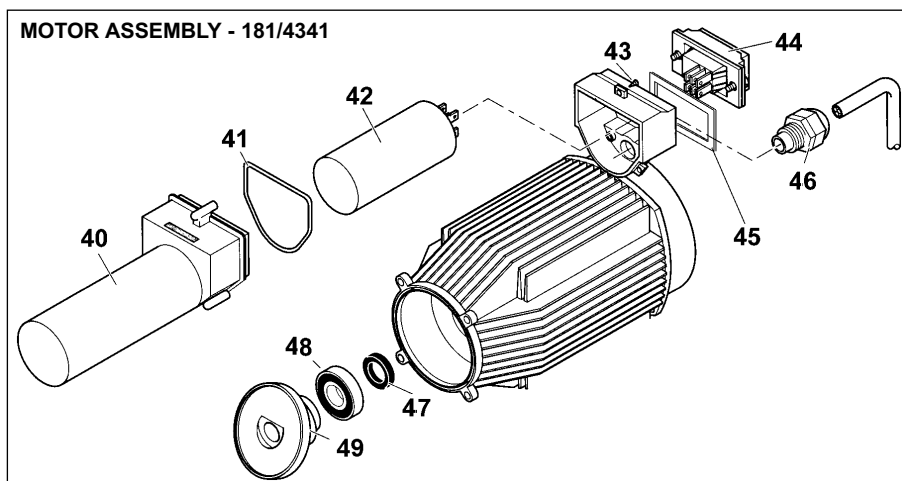

Item	Part No.	Description
1	181/1680720	Front Casing
2	181/1680730	Rear Casing
3	181/1680740	Handle
4	181/4341	Motor Assembly
5	181/2029200	Pump Assembly
6	181/1261560	Screw
7	181/1682360	Plug
8	181/1682310	Plug
9	181/2000420	Hose
10	181/3560	Pistol Grip & Half Lance
11	181/3774	Half Lance & Rotary Nozzle
12	181/3588	Detergent Bottle
-	181/1461470	Hose Fitting, Inlet (not shown)

Item	Part No.	Description
A	181/2735	Gasket Kit
B	181/2734	Piston Kit
C	181/2733	Valve Kit
20	181/2020120	Pump Manifold
21	181/2020020	Pump Head Screw
22	181/850850	Screw
23	181/2020080	Output Fitting
24	181/2029010	Unloader Valve
27	181/2020100	Screw
28	181/2020090	Suction Fitting
29	181/1340260	Suction Filter
30	181/2020040	Shim
31	181/2020030	Bush
32	181/2020150	Spring
33	181/2020140	Piston Collet
34	181/1461770	Race
35	181/1460070	Thrust Washer
36	181/1680340	Bearing Race

Item	Part No.	Description
40	181/1680480	Casing
41	181/850840	O-Ring
42	181/1682640	Capacitor
43	181/1261551	Screw
44	181/1682270	Switch
45	181/1464140	Switch Gasket
46	181/1463850	Cable Gland
47	181/840020	Seal
48	181/1682110	Bearing
49	181/1680350	Wobble Plate