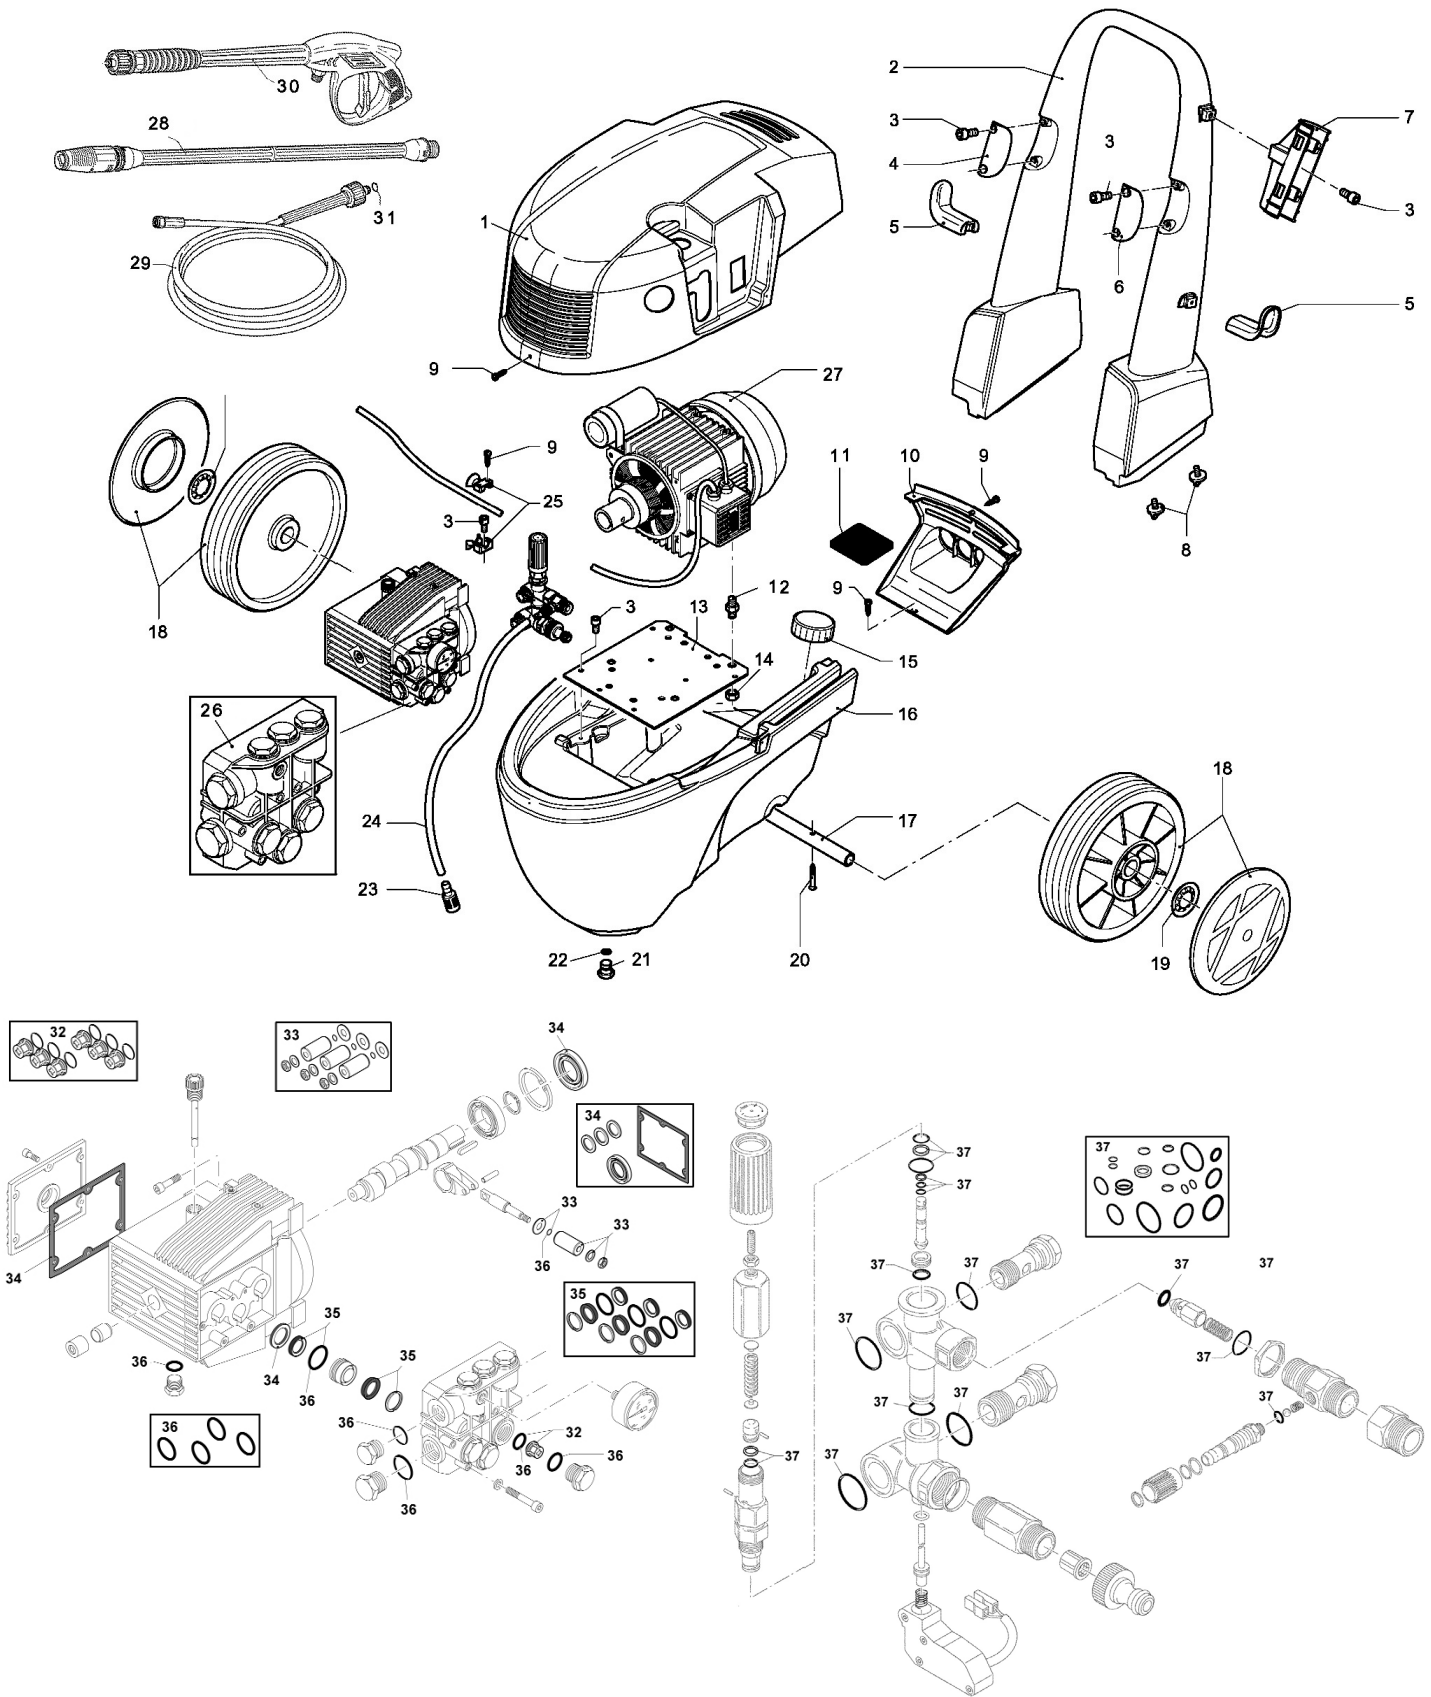

Parts Information:
**Pressure Washer 1850psi with Trolley &
 TSS 11ltr/min 230V
 Model No: PC1853**

NOTE: It is our policy to continually improve products and as such we reserve the right to alter data, specifications and component parts without prior notice.

IMPORTANT: No liability is accepted for incorrect use of product.

WARRANTY: Guarantee is 12 months from purchase date, proof of which will be required for any claim.

Parts Information:
**Pressure Washer 1850psi with Trolley &
TSS 11ltr/min 230V
Model No: PC1853**

Item	Part No.	Description
1	181.2360135	Upper Casing
2	181.2360020	Handle
3	SCB510.SB	Socket Head Cap Screw M5x10 Black
4	181.2360300	Sx Handle Plug
5	181.2360090	Hook
6	181.2360170	DX Handle Plug
7	181.2360100	Support
8	181.2360270	Handle Knob
9	181.2000110	Screw
10	181.2360040	Rear Casing
11	181.2360370	Gasket
12	181.2360240	Stud Bolt
13	181.2360050	Plate
14	SN8.S	Steel Nut M8 Zinc Din934 (Single)
15	181.1680930	Tank Plug
16	181.2360010	Trolley Base
17	181.2360070	Trolley Axle
18	181.1201290	Wheel And Cover
19	181.380620	Washer
20	181.1470220	Screw
21	181/1682420	Plug
22	BS107	O-Ring 5.23x2.62

Item	Part No.	Description
23	181.2000230	Detergent Suction Filter
24	181.1270960	Detergent Hose
25	181.2360110	Cable Clip
26	181.1269267	Pump Head Assembly
27	181.4476	Electric Motor (Internal 230V 9.8A 2250W)
28	181.40114	Head And Lance (Yellow Dot)
29	181.1271530	Hose(M22/14mm M-Gun End 12mm F) 8m Long
30	181.40925	Gun
31	181.2000570	O-Ring
32	181/KIT 1864	Valve Kit
33	181.2628	Piston Kit
34	181/KIT 1865	Oil Seal Kit
35	181/KIT 1866	Seal Kit
36	181/KIT 2040	O-Ring Kit
37	181.2812	O-Ring Kit
--	181/40206	Lance With Nozzle (Yellow Dot) (NOT SHOWN)
--	181/3225	Gauge 2300psi, 43mm od. Rear Fitting (NOT SHOWN)
--	181.1122260	Fitting (M22 x 1,5) "M" (NOT SHOWN)
--	181.21293	TSS Assembly (NOT SHOWN)
--	181.22073	TSS Assembly (NOT SHOWN)