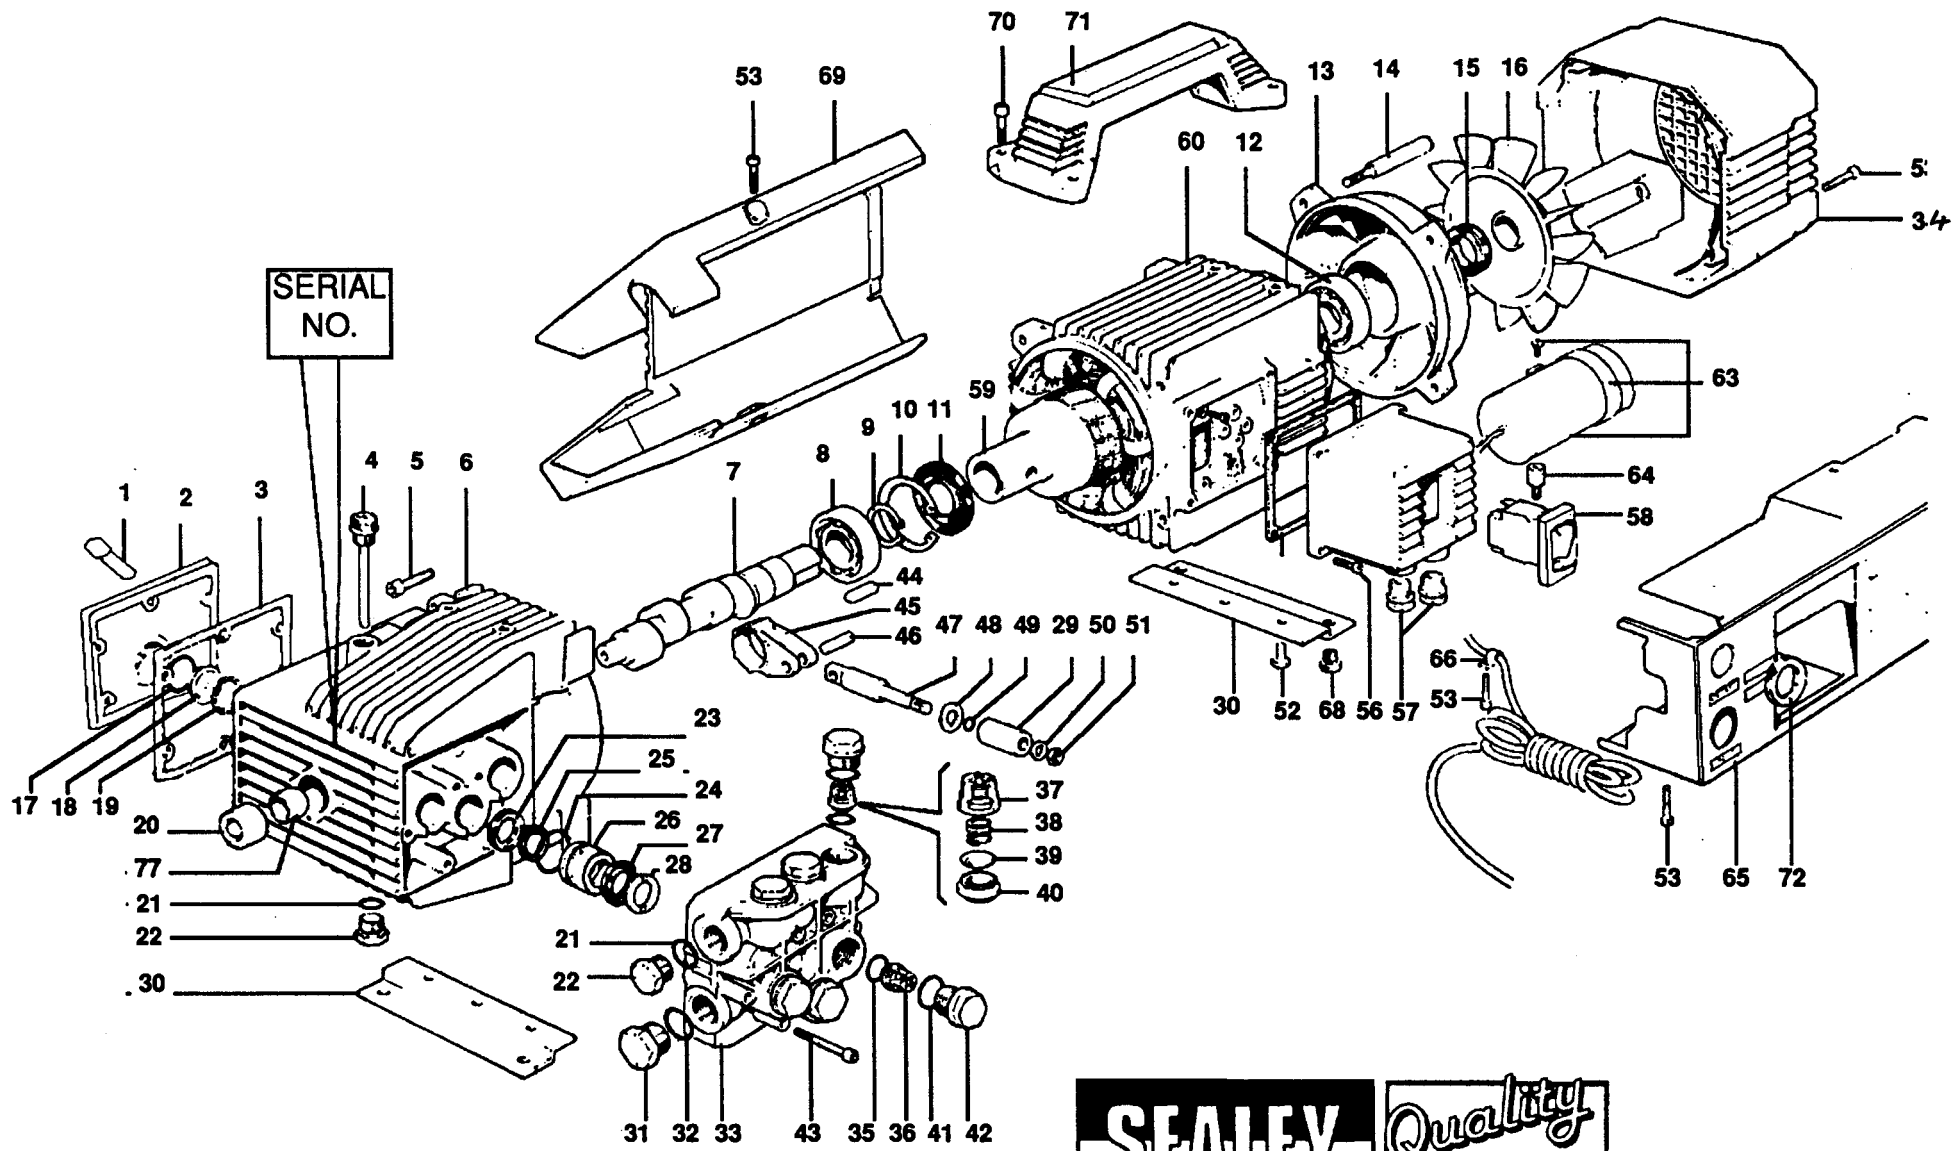

# PC1750 PUMP UNIT PARTS LIST

POS	PART No.	DESCRIPTION	Q
1	181/1260760	SCREW, SOCKET HEAD	6
2	181/1260030	COVER	1
3	181/1260040	GASKET, COVER	1
4	181/1260480	DIPSTICK	1
5	181/1260780	SCREW, SOCKET HEAD	4
6	181/1260011	BODY, PUMP	1
7	181/1260170	CAM SHAFT	1
8	B/6205ZZ	BEARING	1
9	181/1260770	CIRCLIP	1
10	181/1260790	CIRCLIP	1
11	181/1260750	SEAL	1
12	B/6205ZZ	BEARING	1
13	181/1260960	COVER, MOTOR, FAN END	1
14	181/1260360	THREADED SHAFT, MOTOR COVER	4
15	181/1260970	SPACER SEAL	1
16	181/1260300	FAN	1
17	181/1140450	O-RING	1
18	181/1260250	SIGHT GLASS	1
19	181/1260430	WASHER	1
20	181/1264010	PLUG	1
21	181/740290	O-RING	2
22	181/880530	PLUG	3
23	181/1260460	SPACER	3
24	181/1260420	O-RING	3
25	181/1260440	SPACER	3
26	181/1260151	SPACER	3
27	181/1260130	SEAL	3
28	181/1260140	SEAL, SCREW IN	3
29	181/1260120	SPACER	3
30	181/1260830	BRACKET, MOTOR MOUNTING	2
31	181/820360	PLUG	1
32	181/1180101	O-RING	1
33	181/1269208	PUMP HEAD (ALI)	1
34	181/1261760	HOUSING, MOTOR, FAN END	1
35	181/880830	O-RING	6
36	181/1269050	NIPPLE, COMPLETE	6
37	181/1260410	NIPPLE, UPPER	6
38	181/880250	SPRING, NIPPLE	6
39	181/880240	SEAL, NIPPLE	6
40	181/880231	NIPPLE, LOWER	6
41	181/960160	O-RING	6
42	181/1260160	PLUG	6
43	181/680570	SCREW, SOCKET HEAD	6
44	181/961650	KEY	1
45	181/1260060	CON. ROD	3
46	181/1260080	PIN	3
47	181/1260070	SHAFT, CAM	3
48	181/1260091	WASHER	3
49	181/480480	O-RING	3
50	181/1260100	WASHER	3
51	181/1260110	NUT	3
52	181/1260470	BOLT	4
53	181/1261550	SCREW, SOCKET HEAD	9
55	181/1260400	GASKET, SWITCH HOUSING	1
56	181/1261560	SCREW, SWITCH HOUSING	4
57	181/1269090	CABLE GRIP	2