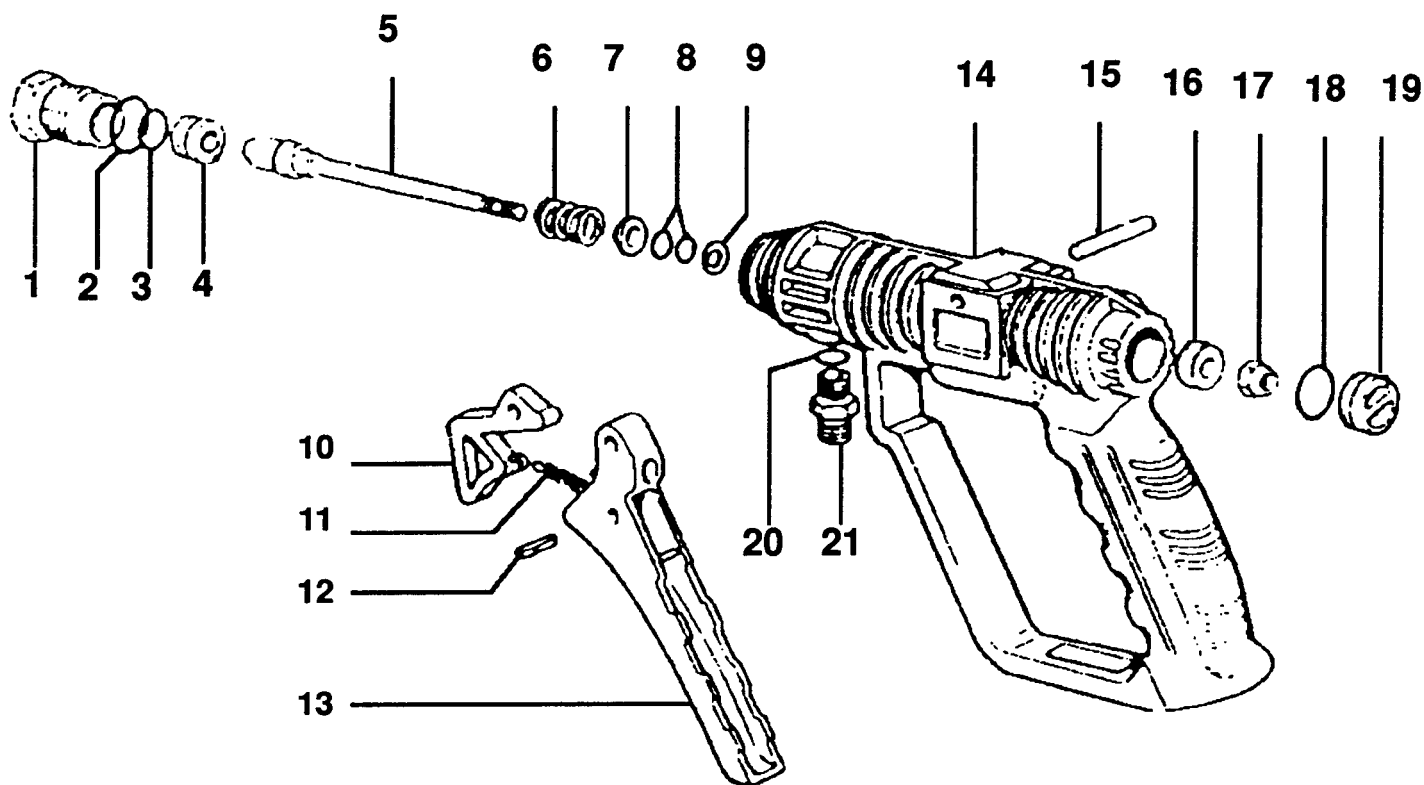

# PC1750 PISTOL GRIP EXPLODED VIEW

181/3031 GUN

<u>POS</u>	<u>PART NO.</u>	<u>DESCRIPTION</u>	<u>QTY</u>
1	181/1121590	Connection, lance	1
2	181/480440	O-ring	1
3	181/800560	O-ring	1
4	181/1121620	Connection, inner	1
5	181/1129050	Tube	1
6	181/1121670	Spring	1
7	181/1121640	Spring seat	1
8	181/1120680	O-ring	2
9	181/1121680	Gasket	1
10	181/1121581	Rocker, trigger	1
11	181/1121660	Spring, trigger	1
12	181/1121700	Pin, trigger lower	1
13	181/1121570	Trigger	1
14	181/1121560	Body	1
15	181/1121690	Pin, trigger upper	1
16	181/1121650	Seal	1
17	181/1121730	Nut, tube	1
18	181/880270	O-ring	1
19	181/1121710	Plug, body	1
20	181/820510	O-ring	1
21	181/1121630	Adaptor, hose	1

# PC1750 LANCE EXPLoded VIEW

<u>POS</u>	<u>PART NO.</u>	<u>DESCRIPTION</u>	<u>QTY</u>
1	181"3264 3241	Nozzle complete	1
3	181"1129040	Lance	1
4	181"391000	O-ring	1
5	181"1080640	O-ring	1
6	181"1121510	Adaptor, lance to pistol grip	1
7	181"1121520	Nut, adaptor, lance to pistol grip	1
8	181"1262440	Hose	1
9	181"1121870	Pin	1
10	181"1121830	Outer casing, water nozzle	1
11	181"1121860	Pin, blade holding	2
12	181"1121820	Blade holder	1
13	181"1121880	Blade	1
14	181"1121850	Body, multireg	1
15	181"770590	O-ring	1
16	181"1121990	Spring	1
17	181"480480	O-ring	1
18	181"1122220	Spring seat	1
19	181"740290	O-ring	1
20	181"1121840	Plug, multireg body	1