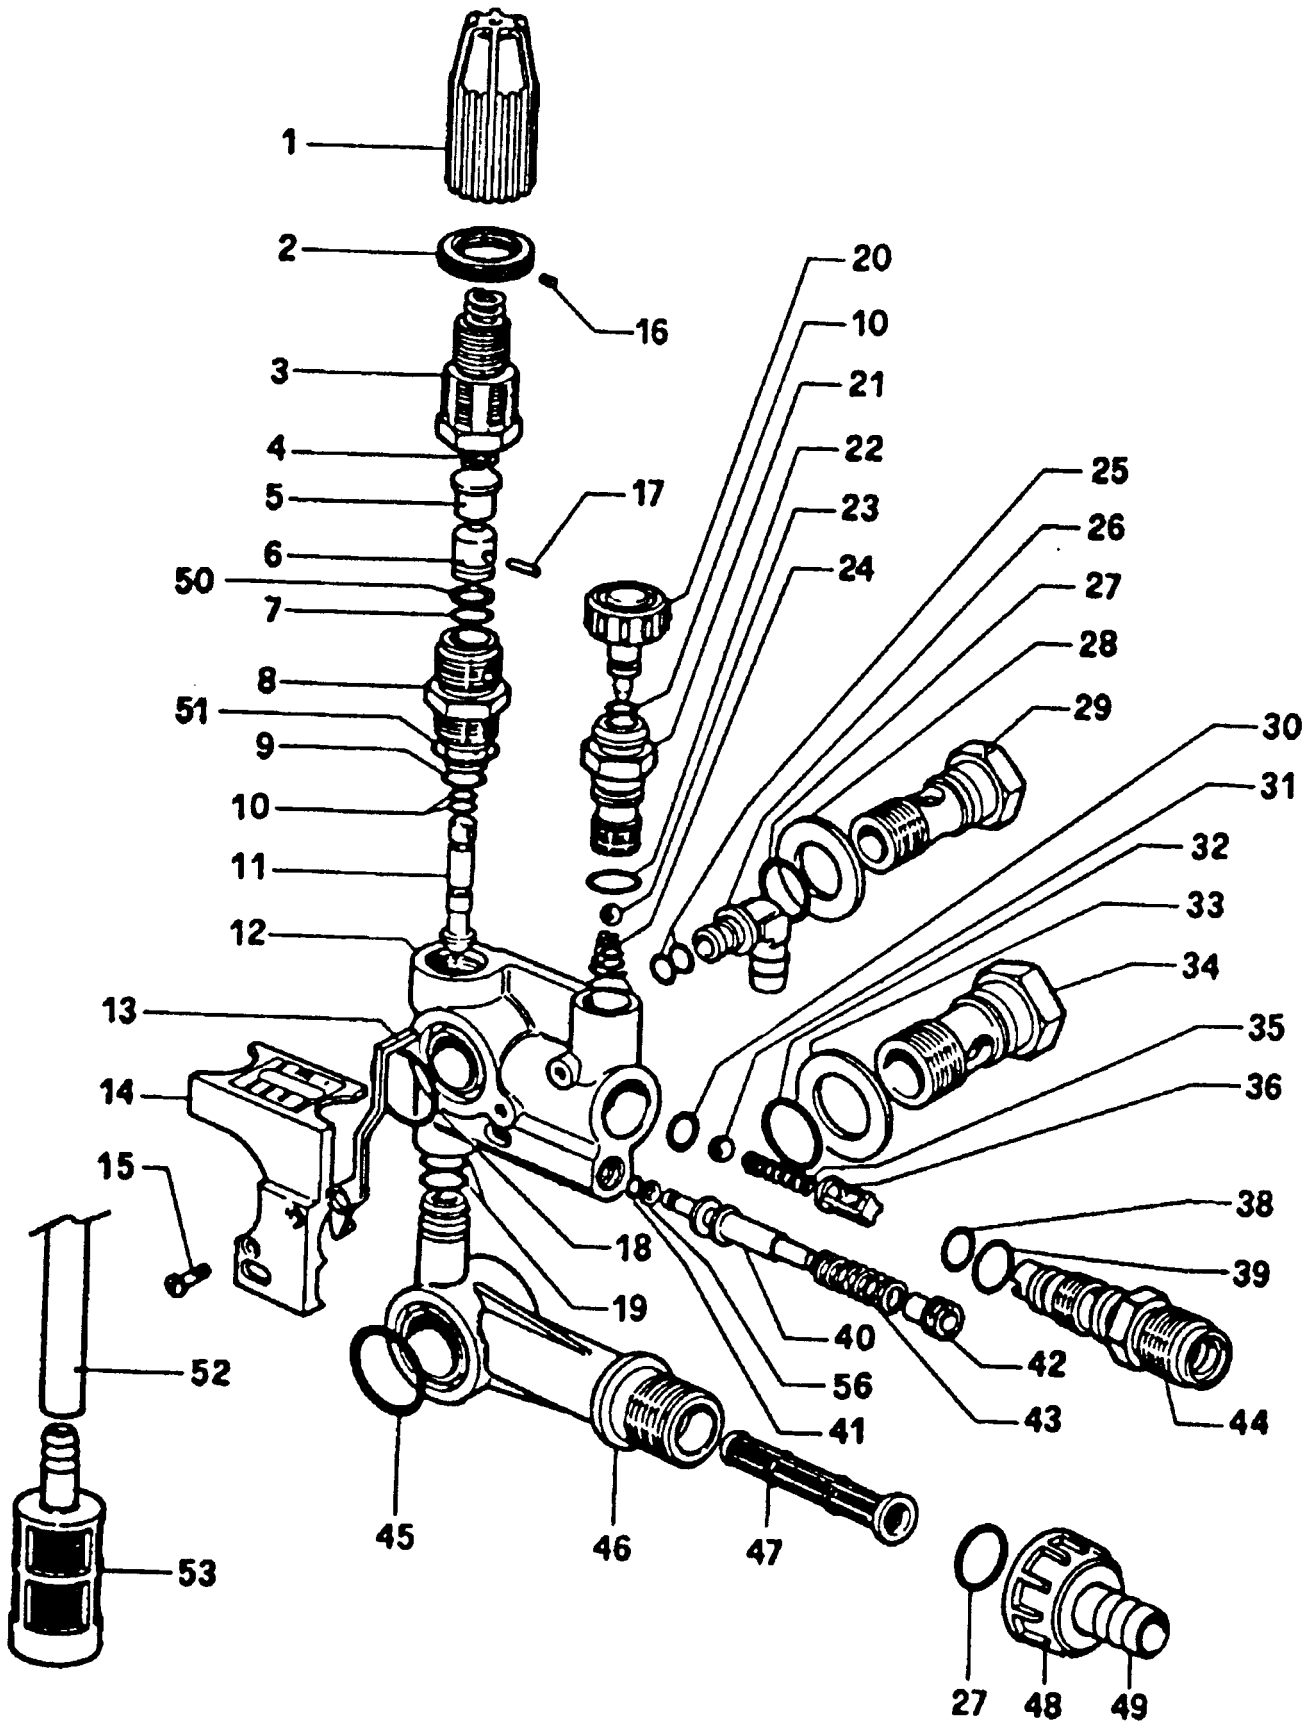

PC1750 REGULATOR EXPLODED VIEW

SEALEY *Quality*
MACHINERY

PC1750 REGULATOR PARTS LIST

<u>POS</u>	<u>PART NUMBER</u>	<u>DESCRIPTION</u>	<u>QTY</u>
1	181/1080331	Knob, regulator	1
2	181/1080350	Seal, knob	1
3	181/1080341	Body, internal	1
4	181/2080100	O-ring <i>vs 2 181/1080100</i>	1
5	181/1260700	Shaft, upper	1
6	181/1080041	Shaft, lower	1
7	181/1080250	O-ring	1
8	181/1260730	Valve guide	1
9	181/800560	O-ring	1
10	181/1080190	O-ring	3
11	181/1080050	Valve	1
12	181/1269030	Body, regulator upper	1
13	181/1260520	Indicator	1
14	181/1269021	Cover, Indicator	1
15	181/395270	Screw, indicator cover	2
16	181/1080360	Pin	1
17	181/1080070	Pin	1
18	181/720030	O-ring	1
19	181/770140	O-ring	2
20	181/1269010	Knob	1
21	181/1269041	Guide, screw	1
22	181/880840	O-ring	1
23	181/1250280	Ball	1
24	181/1250270	Spring	1
25	181/480480	O-ring	2
26	181/1260670	Connection	1
27	181/390080	O-ring	2
28	181/1260570	Washer	1
29	181/1260580	Screw	1
30	181/1080200	O-ring	1
31	181/1080220	Ball	1
32	181/880830	O-ring	1
33	181/1260560	Washer	1
34	181/1260550	Screw plug	1
35	181/1262680	Spring	1
36	181/1260630	Spring seat	1
38	181/394280	O-ring	1
39	181/1200690	O-ring	1
40	181/1264060	Shaft	1
41	181/1260820	O-ring	1
42	181/1264080	Plug	1
43	181/1264090	Spring	1
44	181/1262490	Guide	1
45	181/1180140	O-ring	1
46	181/1260540	Body, regulator lower	1
47	181/1260660	Filter, inner	1
48	181/1200330	Nut, adaptor, water hose	1
49	181/5500551	Adaptor, water hose	1
50	181/1080400	O-ring <i>vs 2 181/1080401</i>	1
51	181/740290	O-ring	1
52	181/1262790	Detergent hose	1
53	181/3221	Filter, detergent pick-up	1
56	181/1264070	Ball	1