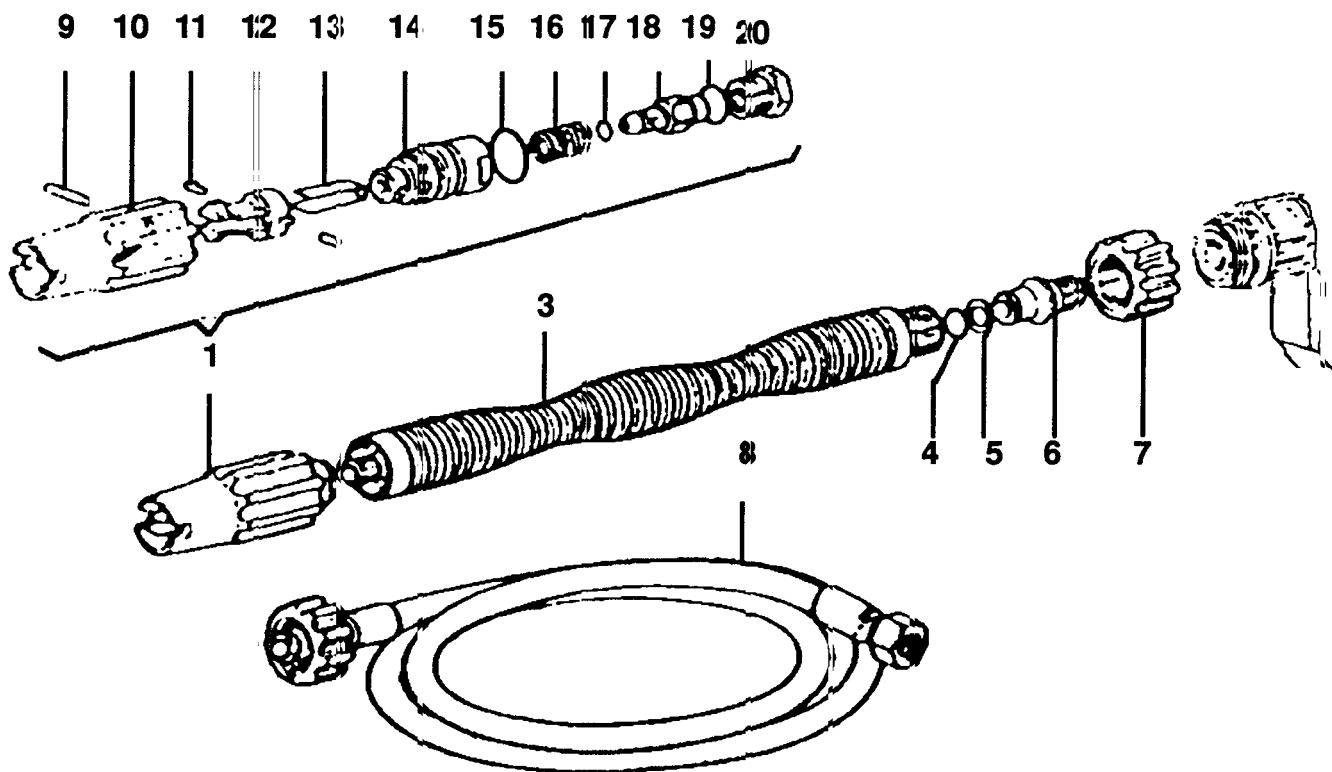

# PC1750 PISTOL GRIP EXPLODED VIEW

181/3031 GUN

<u>POS</u>	<u>PART NO.</u>	<u>DESCRIPTION</u>	<u>QTY</u>
1	181/1121590	Connection, lance	1
2	181/480440	O-ring	1
3	181/800560	O-ring	1
4	181/1121620	Connection, inner	1
5	181/1129050	Tube	1
6	181/1121670	Spring	1
7	181/1121640	Spring seat	1
8	181/1120680	O-ring	2
9	181/1121680	Gasket	1
10	181/1121581	Rocker, trigger	1
11	181/1121660	Spring, trigger	1
12	181/1121700	Pin, trigger lower	1
13	181/1121570	Trigger	1
14	181/1121560	Body	1
15	181/1121690	Pin, trigger upper	1
16	181/1121650	Seal	1
17	181/1121730	Nut, tube	1
18	181/880270	O-ring	1
19	181/1121710	Plug, body	1
20	181/820510	O-ring	1
21	181/1121630	Adaptor, hose	1

# PC1750 LANCE EXPLoded VIEW

<u>POS</u>	<u>PART NO.</u>	<u>DESCRIPTION</u>	<u>QTY</u>
1	181"3264 3241	Nozzle complete	1
3	181"1129040	Lance	1
4	181"391000	O-ring	1
5	181"1080640	O-ring	1
6	181"1121510	Adaptor, lance to pistol grip	1
7	181"1121520	Nut, adaptor, lance to pistol grip	1
8	181"1262440	Hose	1
9	181"1121870	Pin	1
10	181"1121830	Outer casing, water nozzle	1
11	181"1121860	Pin, blade holding	2
12	181"1121820	Blade holder	1
13	181"1121880	Blade	1
14	181"1121850	Body, multireg	1
15	181"770590	O-ring	1
16	181"1121990	Spring	1
17	181"480480	O-ring	1
18	181"1122220	Spring seat	1
19	181"740290	O-ring	1
20	181"1121840	Plug, multireg body	1