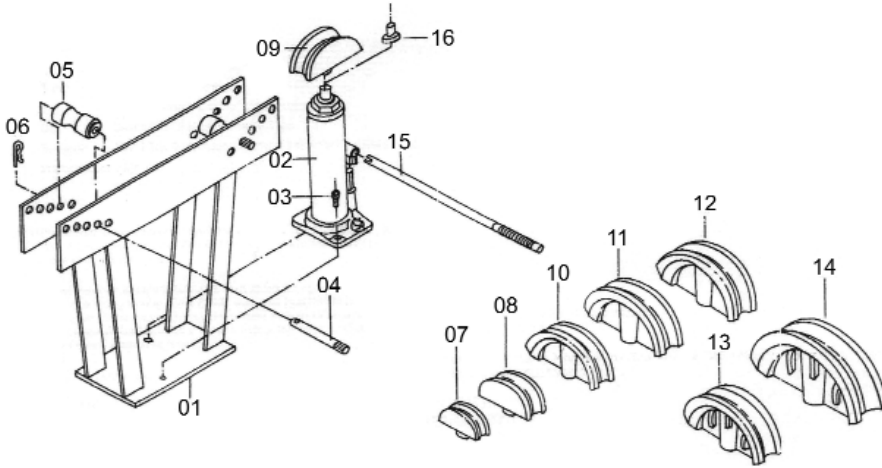

PARTS LIST/DIAGRAM FOR:  
**HYDRAULIC PIPE BENDERS**  
 Models: **PBS95/12.V2 & PBS95/15.V2**

PBS95/15.V2

Issue Date 1 240903

Item	Part No.	Description
1	PBS95/15-01	Frame
2	PBS95/15-02	15 ton bottle jack
3	PBS95/15-03	Hex bolt
4	PBS95/15-04	Roller shaft
5	PBS95/15-05	Roller
6	PBS95/15-06	Hitch pin
7	PBS95/15-07	1/2" bending die
8	PBS95/15-08	3/4" bending die
9	PBS95/15-09	1" bending die
10	PBS95/15-10	1 - 1/4" bending die
11	PBS95/15-11	1 - 1/2" bending die
12	PBS95/15-12	2" bending die
13	PBS95/15-13	2 - 1/2" bending die
14	PBS95/15-14	3" bending die
15	PBS95/15-15	Handle for jack
16	PBS95/15-16	Die adaptor
17	PBS95/15V2-RK	Repair kit, 15 ton Repair kit shown overleaf. Parts included are denoted by the * symbol

PBS95/12.V2

Issue Date 1 240903

Item	Part No.	Description
1	PBS95/12-01	Frame
2	PBS95/12-02	12 ton bottle jack
3	PBS95/12-03	Hex bolt
4	PBS95/12-04	Roller shaft
5	PBS95/12-05	Roller
6	PBS95/12-06	Hitch pin
7	PBS95/12-07	1/2" bending die
8	PBS95/12-08	3/4" bending die
9	PBS95/12-09	1" bending die
10	PBS95/12-10	1 1/4" bending die
11	PBS95/12-11	1 1/2" bending die
12	PBS95/12-12	2" bending die
13	PBS95/12-13	Handle for jack
14	PBS95/12V2-RK	Repair kit, 12 Ton Repair kit shown overleaf. Parts included are denoted by the * symbol

PBS95/15V2-RK

Issue Date 1 240903

**Item Description**

- 3 Oil seal for release valve\*
- 6 Pump cylinder oil seal\*
- 7 Pump cylinder cup washer\*
- 9 Pump o-ring & backup ring\*
- 13 O-ring\*
- 15 Oil chamber washer top\*
- 17 Backup ring\*
- 21 Oil chamber washer (bottom)\*
- 23 Oil plug\*
- 24 Ram sealing o-ring\*
- 27 U-ping\*
- 28 Cylinder washer\*

PBS95/12V2-RK

Issue Date 1 240903

**Item Part No. Description**

- 3 Oil seal for release valve\*
- 6 Pump cylinder oil seal\*
- 7 Pump cylinder cup washer\*
- 9 Pump o-ring & backup ring\*
- 13 O-ring\*
- 15 Oil chamber washer top\*
- 17 Back up ring\*
- 21 Oil chamber washer (bottom)\*
- 23 Oil plug\*
- 24 Ram sealing o-ring\*
- 27 U-ping\*
- 28 Cylinder washer\*