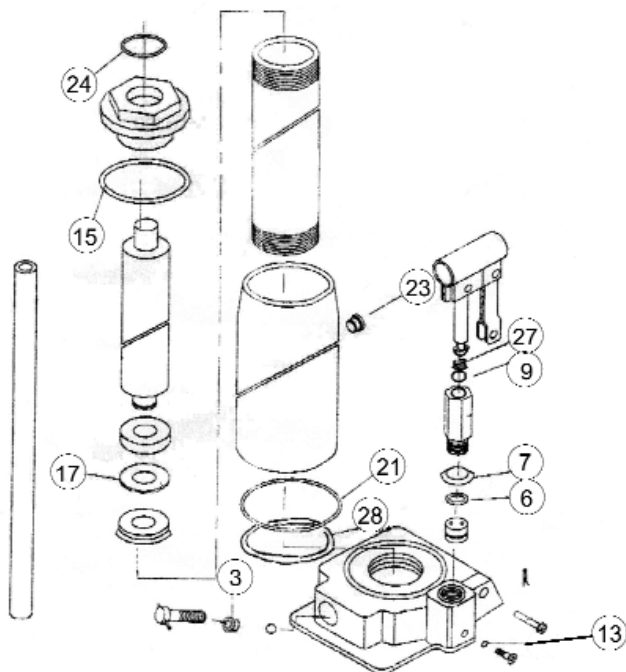

PARTS LIST/DIAGRAM FOR:  
**HYDRAULIC PIPE BENDERS**  
 Models: **PBS95/12.V2 & PBS95/15.V2**

PBS95/15.V2

Issue Date 1 240903

Item	Part No.	Description
1	PBS95/15-01	Frame
2	PBS95/15-02	15 ton bottle jack
3	PBS95/15-03	Hex bolt
4	PBS95/15-04	Roller shaft
5	PBS95/15-05	Roller
6	PBS95/15-06	Hitch pin
7	PBS95/15-07	1/2" bending die
8	PBS95/15-08	3/4" bending die
9	PBS95/15-09	1" bending die
10	PBS95/15-10	1 - 1/4" bending die
11	PBS95/15-11	1 - 1/2" bending die
12	PBS95/15-12	2" bending die
13	PBS95/15-13	2 - 1/2" bending die
14	PBS95/15-14	3" bending die
15	PBS95/15-15	Handle for jack
16	PBS95/15-16	Die adaptor
17	PBS95/15V2-RK	Repair kit, 15 ton Repair kit shown overleaf. Parts included are denoted by the * symbol

PBS95/12.V2

Issue Date 1 240903

Item	Part No.	Description
1	PBS95/12-01	Frame
2	PBS95/12-02	12 ton bottle jack
3	PBS95/12-03	Hex bolt
4	PBS95/12-04	Roller shaft
5	PBS95/12-05	Roller
6	PBS95/12-06	Hitch pin
7	PBS95/12-07	1/2" bending die
8	PBS95/12-08	3/4" bending die
9	PBS95/12-09	1" bending die
10	PBS95/12-10	1 1/4" bending die
11	PBS95/12-11	1 1/2" bending die
12	PBS95/12-12	2" bending die
13	PBS95/12-13	Handle for jack
14	PBS95/12V2-RK	Repair kit, 12 Ton Repair kit shown overleaf. Parts included are denoted by the * symbol

PBS95/15V2-RK

Issue Date 1 240903

**Item Description**

- 3 Oil seal for release valve\*
- 6 Pump cylinder oil seal\*
- 7 Pump cylinder cup washer\*
- 9 Pump o-ring & backup ring\*
- 13 O-ring\*
- 15 Oil chamber washer top\*
- 17 Backup ring\*
- 21 Oil chamber washer (bottom)\*
- 23 Oil plug\*
- 24 Ram sealing o-ring\*
- 27 U-ping\*
- 28 Cylinder washer\*

PBS95/12V2-RK

Issue Date 1 240903

**Item Part No. Description**

- 3 Oil seal for release valve\*
- 6 Pump cylinder oil seal\*
- 7 Pump cylinder cup washer\*
- 9 Pump o-ring & backup ring\*
- 13 O-ring\*
- 15 Oil chamber washer top\*
- 17 Back up ring\*
- 21 Oil chamber washer (bottom)\*
- 23 Oil plug\*
- 24 Ram sealing o-ring\*
- 27 U-ping\*
- 28 Cylinder washer\*