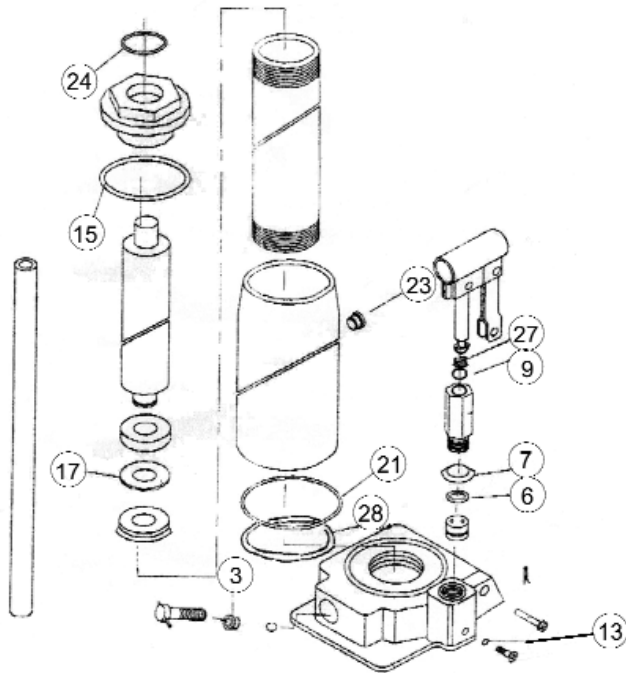

PARTS LIST/DIAGRAM FOR:  
**HYDRAULIC PIPE BENDERS**  
 Models: **PBS95/12.V2 & PBS95/15.V2**

PBS95/15.V2

Issue Date 1 240903

Item	Part No.	Description
1	PBS95/15-01	Frame
2	PBS95/15-02	15 ton bottle jack
3	PBS95/15-03	Hex bolt
4	PBS95/15-04	Roller shaft
5	PBS95/15-05	Roller
6	PBS95/15-06	Hitch pin
7	PBS95/15-07	1/2" bending die
8	PBS95/15-08	3/4" bending die
9	PBS95/15-09	1" bending die
10	PBS95/15-10	1 - 1/4" bending die
11	PBS95/15-11	1 - 1/2" bending die
12	PBS95/15-12	2" bending die
13	PBS95/15-13	2 - 1/2" bending die
14	PBS95/15-14	3" bending die
15	PBS95/15-15	Handle for jack
16	PBS95/15-16	Die adaptor
17	PBS95/15V2-RK	Repair kit, 15 ton Repair kit shown overleaf. Parts included are denoted by the * symbol

PBS95/12.V2

Issue Date 1 240903

Item	Part No.	Description
1	PBS95/12-01	Frame
2	PBS95/12-02	12 ton bottle jack
3	PBS95/12-03	Hex bolt
4	PBS95/12-04	Roller shaft
5	PBS95/12-05	Roller
6	PBS95/12-06	Hitch pin
7	PBS95/12-07	1/2" bending die
8	PBS95/12-08	3/4" bending die
9	PBS95/12-09	1" bending die
10	PBS95/12-10	1 1/4" bending die
11	PBS95/12-11	1 1/2" bending die
12	PBS95/12-12	2" bending die
13	PBS95/12-13	Handle for jack
14	PBS95/12V2-RK	Repair kit, 12 Ton Repair kit shown overleaf. Parts included are denoted by the * symbol

PBS95/15V2-RK

Issue Date 1 240903

**Item Description**

- 3 Oil seal for release valve\*
- 6 Pump cylinder oil seal\*
- 7 Pump cylinder cup washer\*
- 9 Pump o-ring & backup ring\*
- 13 O-ring\*
- 15 Oil chamber washer top\*
- 17 Backup ring\*
- 21 Oil chamber washer (bottom)\*
- 23 Oil plug\*
- 24 Ram sealing o-ring\*
- 27 U-ping\*
- 28 Cylinder washer\*

PBS95/12V2-RK

Issue Date 1 240903

**Item Part No. Description**

- 3 Oil seal for release valve\*
- 6 Pump cylinder oil seal\*
- 7 Pump cylinder cup washer\*
- 9 Pump o-ring & backup ring\*
- 13 O-ring\*
- 15 Oil chamber washer top\*
- 17 Back up ring\*
- 21 Oil chamber washer (bottom)\*
- 23 Oil plug\*
- 24 Ram sealing o-ring\*
- 27 U-ping\*
- 28 Cylinder washer\*