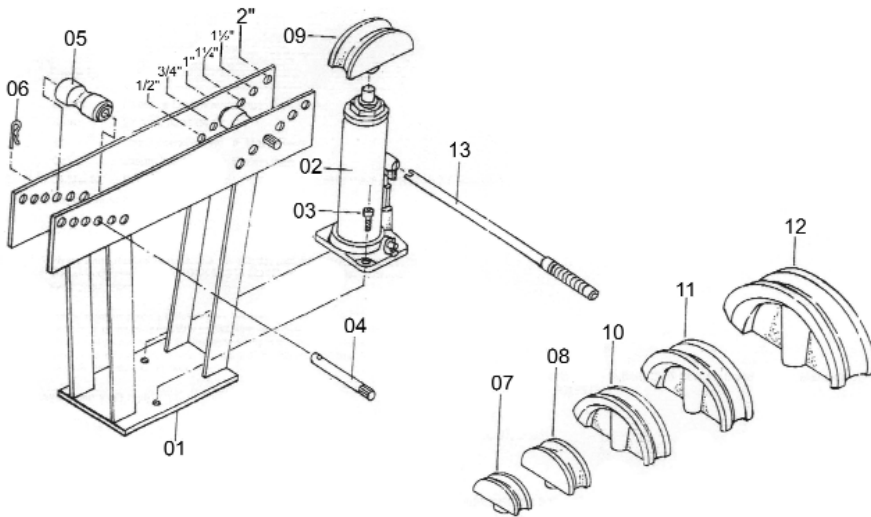

PARTS LIST/DIAGRAM FOR:  
**HYDRAULIC PIPE BENDERS**  
 Models: **PBS95/12.V2 & PBS95/15.V2**

PBS95/15.V2

Issue Date 1 240903

Item	Part No.	Description
1	PBS95/15-01	Frame
2	PBS95/15-02	15 ton bottle jack
3	PBS95/15-03	Hex bolt
4	PBS95/15-04	Roller shaft
5	PBS95/15-05	Roller
6	PBS95/15-06	Hitch pin
7	PBS95/15-07	1/2" bending die
8	PBS95/15-08	3/4" bending die
9	PBS95/15-09	1" bending die
10	PBS95/15-10	1 - 1/4" bending die
11	PBS95/15-11	1 - 1/2" bending die
12	PBS95/15-12	2" bending die
13	PBS95/15-13	2 - 1/2" bending die
14	PBS95/15-14	3" bending die
15	PBS95/15-15	Handle for jack
16	PBS95/15-16	Die adaptor
17	PBS95/15V2-RK	Repair kit, 15 ton Repair kit shown overleaf. Parts included are denoted by the * symbol

PBS95/12.V2

Issue Date 1 240903

Item	Part No.	Description
1	PBS95/12-01	Frame
2	PBS95/12-02	12 ton bottle jack
3	PBS95/12-03	Hex bolt
4	PBS95/12-04	Roller shaft
5	PBS95/12-05	Roller
6	PBS95/12-06	Hitch pin
7	PBS95/12-07	1/2" bending die
8	PBS95/12-08	3/4" bending die
9	PBS95/12-09	1" bending die
10	PBS95/12-10	1 1/4" bending die
11	PBS95/12-11	1 1/2" bending die
12	PBS95/12-12	2" bending die
13	PBS95/12-13	Handle for jack
14	PBS95/12V2-RK	Repair kit, 12 Ton Repair kit shown overleaf. Parts included are denoted by the * symbol

PBS95/15V2-RK

Issue Date 1 240903

**Item Description**

- 3 Oil seal for release valve\*
- 6 Pump cylinder oil seal\*
- 7 Pump cylinder cup washer\*
- 9 Pump o-ring & backup ring\*
- 13 O-ring\*
- 15 Oil chamber washer top\*
- 17 Backup ring\*
- 21 Oil chamber washer (bottom)\*
- 23 Oil plug\*
- 24 Ram sealing o-ring\*
- 27 U-ping\*
- 28 Cylinder washer\*

PBS95/12V2-RK

Issue Date 1 240903

**Item Part No. Description**

- 3 Oil seal for release valve\*
- 6 Pump cylinder oil seal\*
- 7 Pump cylinder cup washer\*
- 9 Pump o-ring & backup ring\*
- 13 O-ring\*
- 15 Oil chamber washer top\*
- 17 Back up ring\*
- 21 Oil chamber washer (bottom)\*
- 23 Oil plug\*
- 24 Ram sealing o-ring\*
- 27 U-ping\*
- 28 Cylinder washer\*