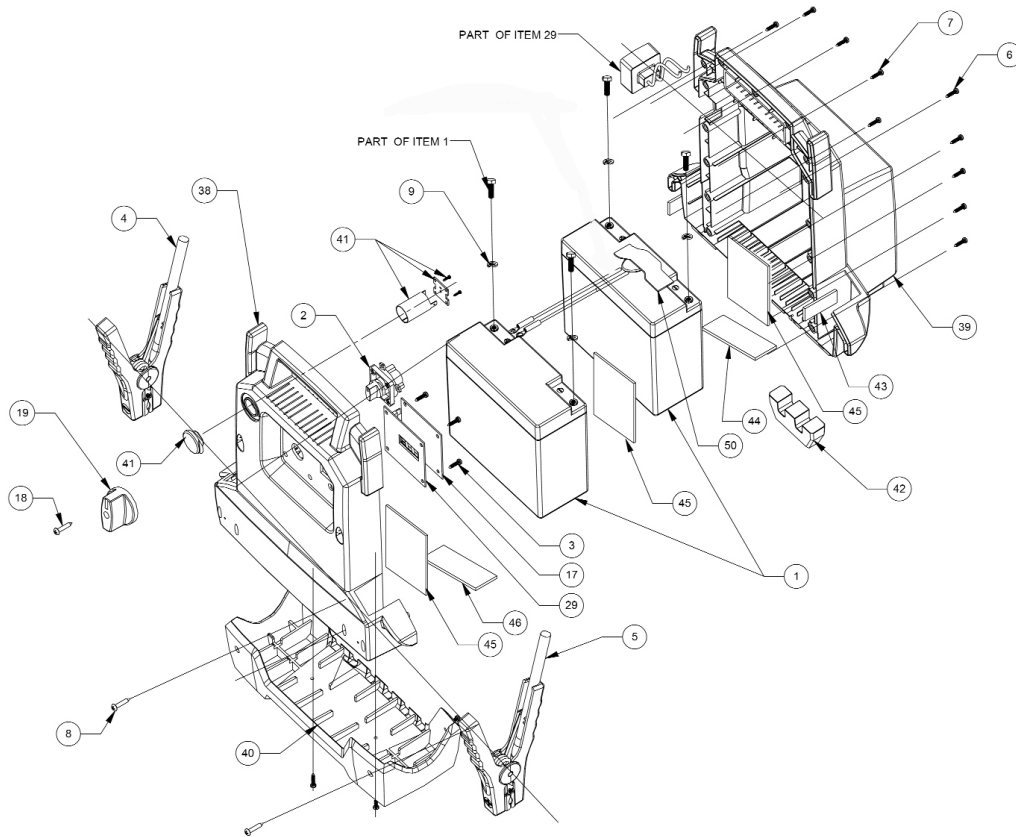

Parts Information:  
**RoadStart® Emergency Jump Starter**  
**12/24V 4400 Peak Amps DEKRA Approved**  
**Model No: PBI4424S**

Item	Part No.	Description
1	RS21224.20	BATTERY 16AH 12V
2	RS21224.01	SWITCH 12/24V
3	PBI4424S.03	SCREW (M3.5x6) 'PHILLIPS'
4	PBI4424S.04	POSITIVE (RED) CABLE & CLAMP
5	RS21224.03	NEGATIVE (BLACK) CABLE & CLAMP
6	PBI4424S.06	SCREW (M4x25)
7	PBI4424S.07	SCREW (M4x16)
8	PBI4424S.08	SCREW (M3.5x12)
9	PBI4424S.09	SPRING WASHER
--	PBI4424S.14	LABEL FACEPLATE 'SEALEY' (NOT SHOWN)
--	PBI4424S.15	LABEL LOGO 'SEALEY' (NOT SHOWN)
17	PBI4424S.17	INSULATOR
18	PBI4424S.18	SCREW (M3x12)
19	RS21224.06	SWITCH KNOB
29	RS21203.22	CONTROL BOARD WITH FAN
38	RS21224.12	FRONT PANEL
39	RS21224.13	BACK COVER
40	RS21224.14	BUMPER BASE
41	RS21224.21	DC ADAPTOR ASS'Y
42	PBI4424S.42	RUBBER BUMPER

Item	Part No.	Description
43	RS21224.17	TAPE (97x25x5mm)
44	PBI4424S.44	TAPE (120x75x2)
45	RS21224.18	TAPE (120x120x2mm)
46	PBI4424S.46	TAPE (120x30x2)
50	PBI4424S.50	TAPE (63x19x1.5)
--	PBI4424S.51	FUSE HOLDER (NOT SHOWN)
--	PBI4424S.52	BATTERY CLAMP REBUILD KIT (NOT SHOWN)
--	PBI4424S.53	ASS'Y VARISTOR KIT (NOT SHOWN)
--	PBI4424S.54	3 PIN KOMEX PLUG (NOT SHOWN)
--	RS21224.08	BATTERY CABLE 3.5" (BLK) (NOT SHOWN)
--	RS21224.09	BATTERY CABLE 7.5" (BLK) (NOT SHOWN)
--	RS21224.10	BATTERY CABLE 4.5" (BLK) (NOT SHOWN)
--	RS21224.07	FUSE AMG HEAVY DUTY 500AH (NOT SHOWN)
--	PBI4424S.L	LABEL LOGO (PBI4424S) (NOT SHOWN)
--	PBI4424S.L2	WIRING, LABEL (PBI4424S) (NOT SHOWN)
--	PBI4424S.L3	LABEL DEKRA (PBI4424S) (NOT SHOWN)
--	PBI.C	CHARGER FOR PBI MODELS (2A 12V) (NOT SHOWN)
--	PBI4424S.59	PLASTIC FUSIBLE LINK COVER (NOT SHOWN)