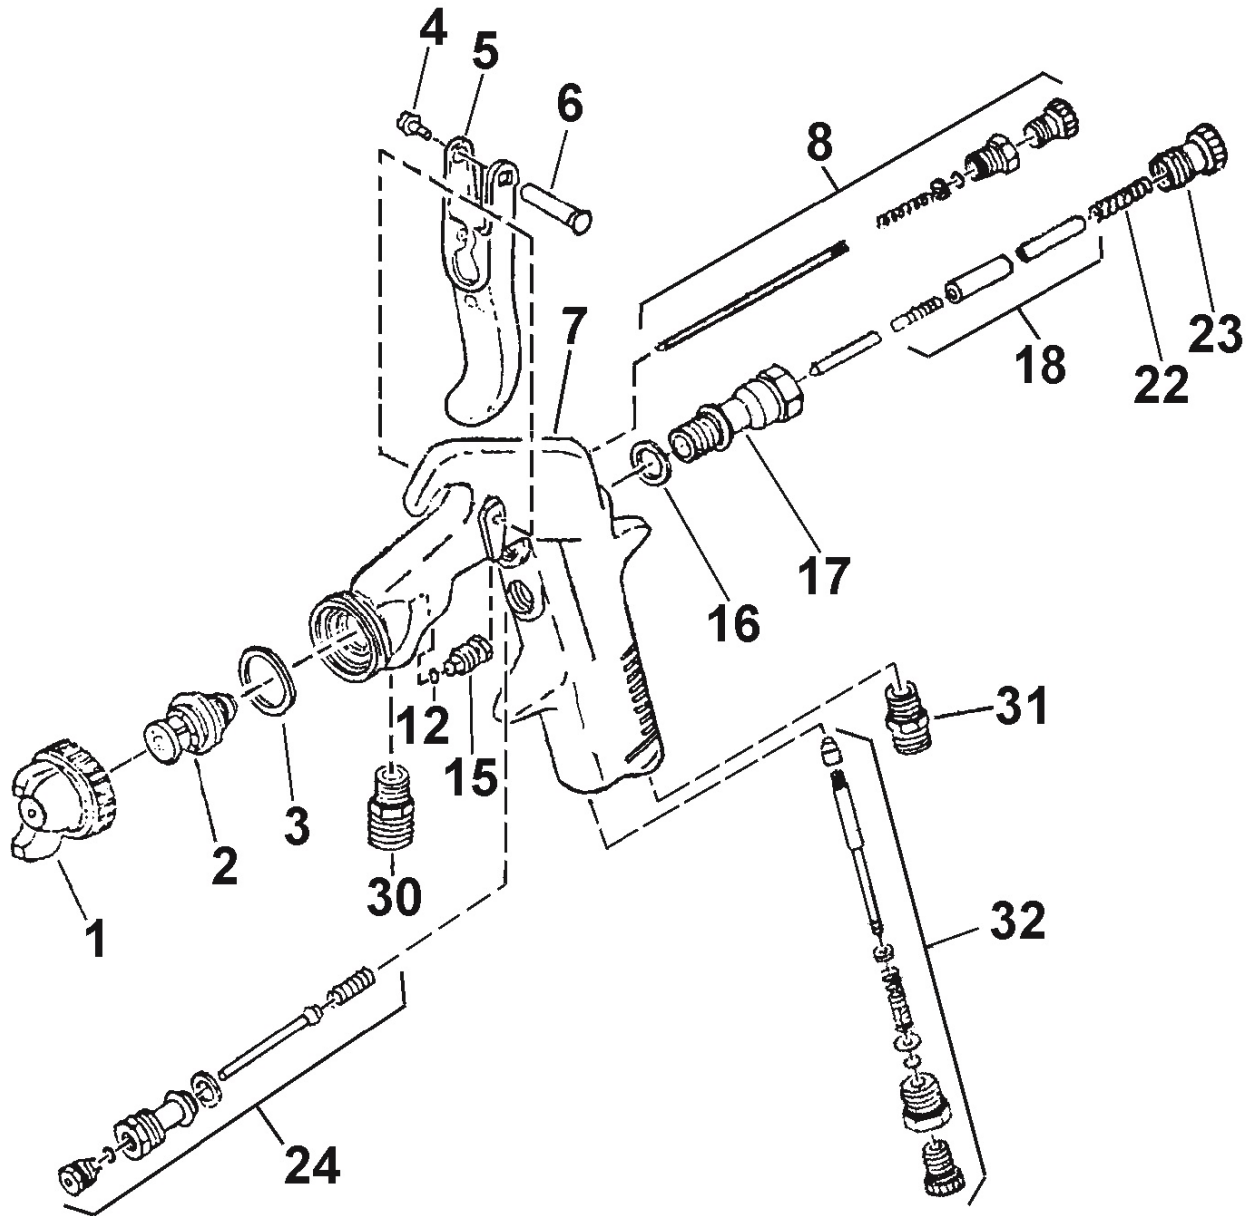

Parts Information:
Refinishers Spray Gun National Series
Suction Feed
Model No: NA2000

Item	Part No.	Description
1	NA2000/01	Air Cap Set
2	NA2000/02	Fluid Nozzle
3	NA2000/03	Packing 4
4	NA2000/04	Screw, Trigger Bearing
5	NA2000/05	Trigger
6	NA2000/06	Stud, Trigger Bearing
7	NA2000/07	Body
8	NA2000/08	Spreader Adjusting Valve
12	NA2000/12	O-Ring (P-3 Teflon)
15	NA2000/15	Screw, Needle Packing

Item	Part No.	Description
16	NA2000/16	Packing 3
17	NA2000/17	Needle Cylinder
18	NA2000/18	Needle Valve Ass'y
22	NA2000/22	Needle Spring
23	NA2000/23	Screw, Fluid Adjusting
24	NA2000/24	Air Valve Ass'y
30	NA2000/30	Nipple, 3/8" x M14
31	NA2000/31	Nipple, 1/4" x M11
32	NA2000/32	Air Adjusting Valve Ass'y
--	SC138	Alloy Paint Pot With Cam Action Lid 1LTR (NOT SHOWN)