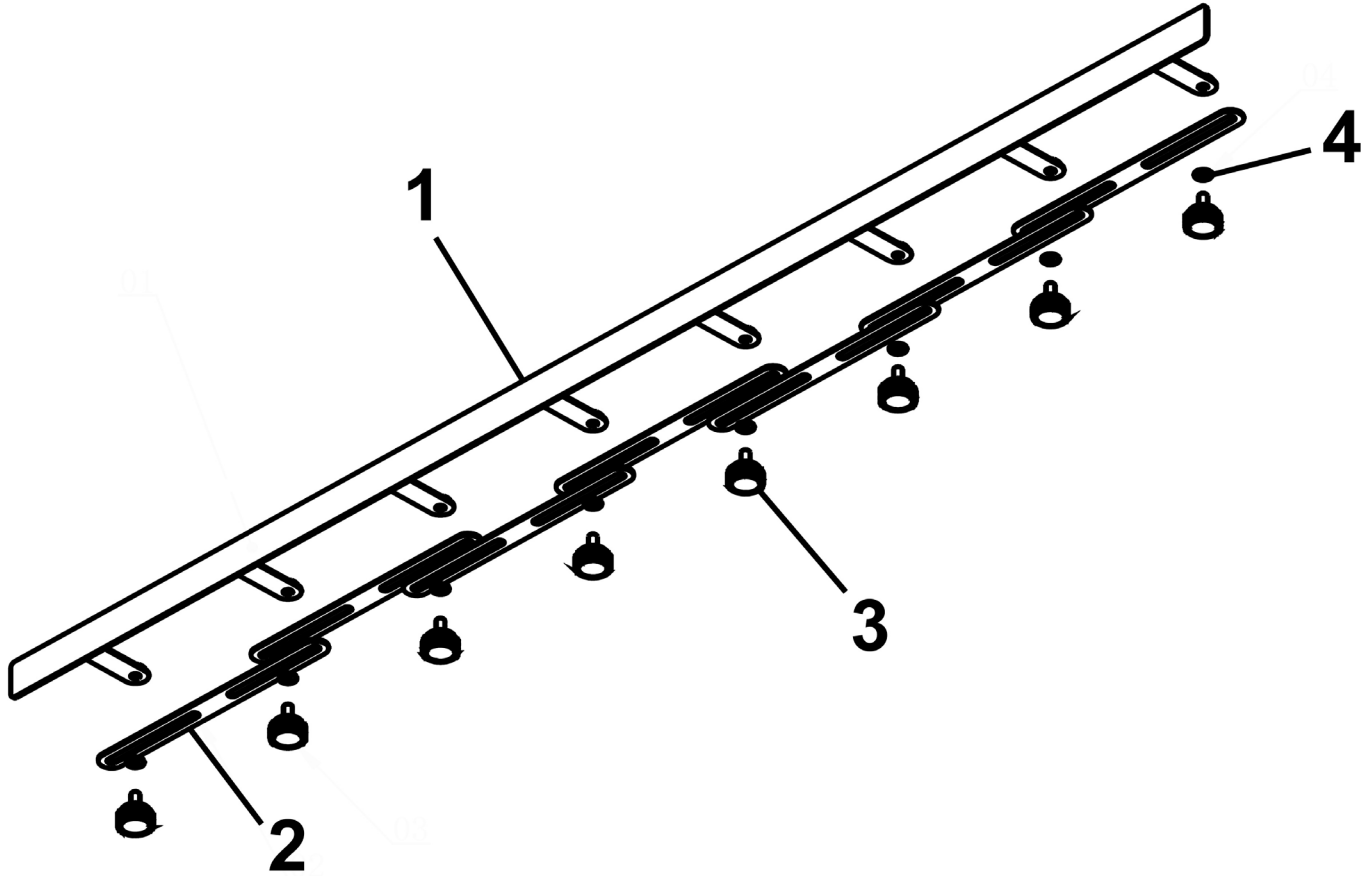

Parts Information:  
Professional Curve Body Panel Profile  
Template 940mm/37"  
Model No: MW23

Item	Part No.	Description	Qty
1	MW23-01	Base	1
2	MW23-02	Adjusting Lever	7

Item	Part No.	Description	Qty
3	MW23-03	Knob, Plastic, Threaded	8
4	SN5.S	Steel Nut M5 Zinc	8