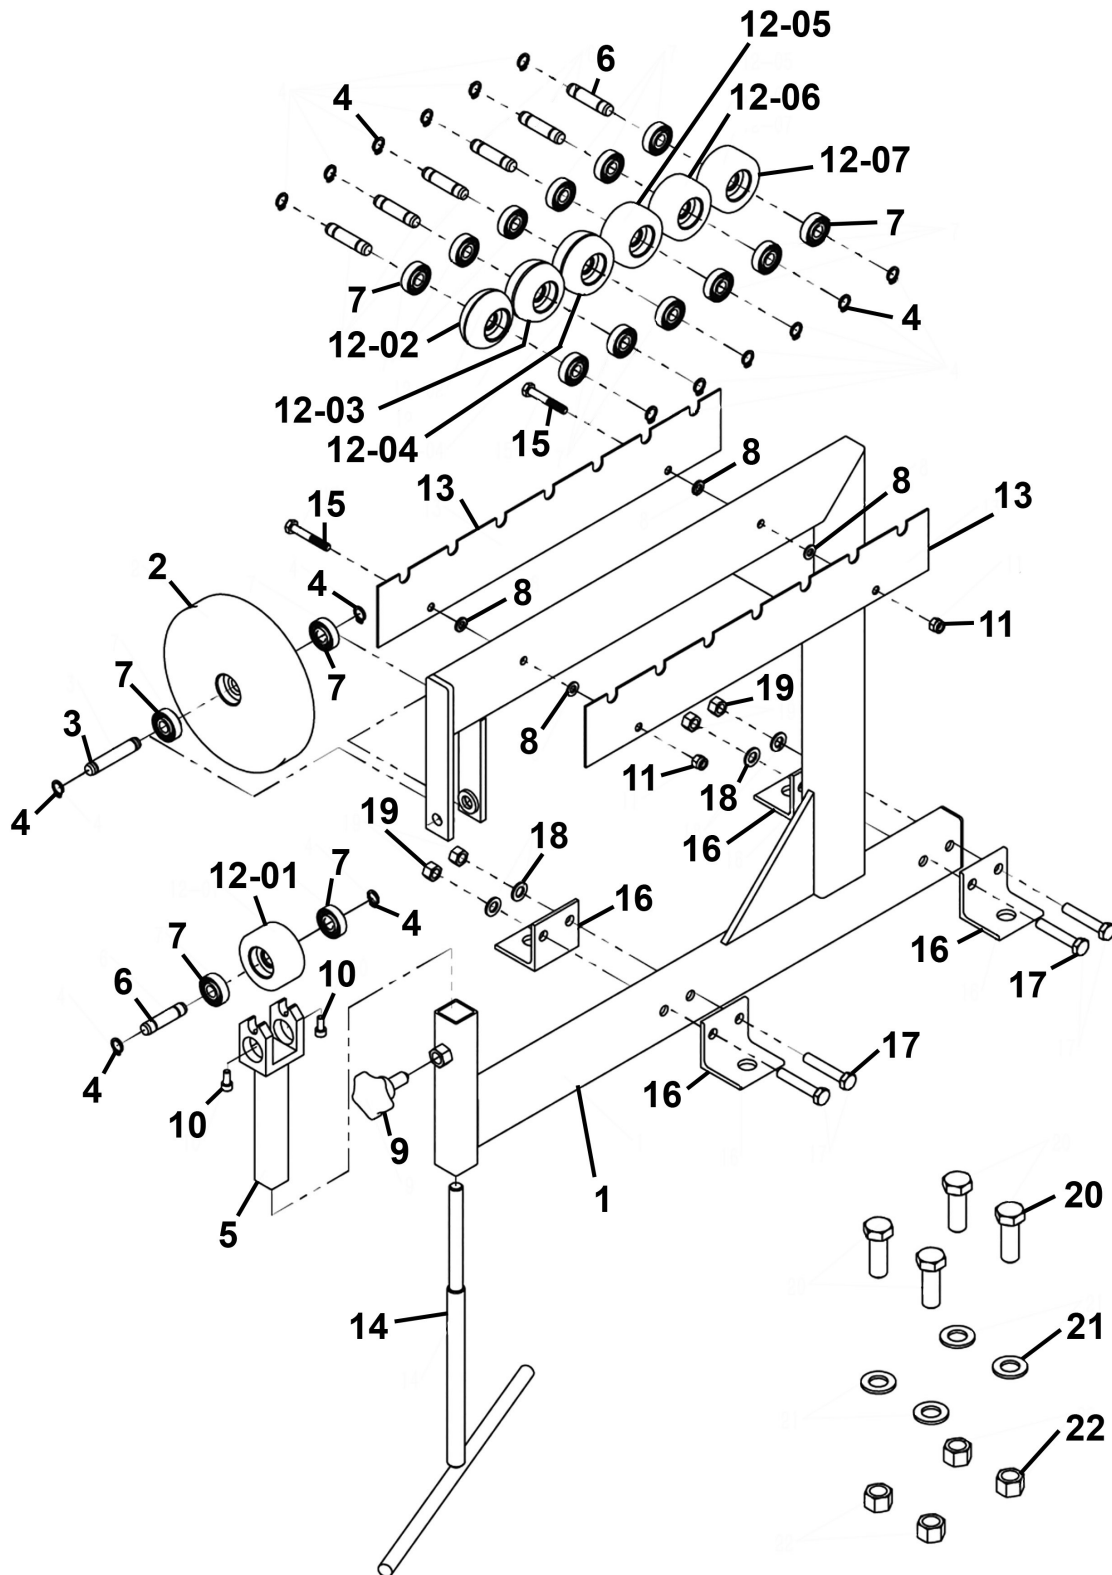

Parts Information:  
Small English Wheel for Sheet Metal  
Shaping, Forming, and Car Body Repair  
Model No: MW21

**NOTE:** It is our policy to continually improve products and as such we reserve the right to alter data, specifications and component parts without prior notice. There may be alternative versions of this product, please contact us should you require this information.

Sealey Group, Kempson Way, Suffolk Business Park, Bury St Edmunds, Suffolk. IP32 7AR

01284 757500

sales@sealey.co.uk

www.sealey.co.uk

Parts Information:  
**Small English Wheel for Sheet Metal  
Shaping, Forming, and Car Body Repair  
Model No: MW21**

Item	Part No.	Description	Qty
1	MW21-01	Frame	1
2	MW21-02	Top Die	1
3	MW21-03	Top Die Shaft	1
4	MW21-04	External Circlip	16
5	MW21-05	Anvil Bracket	1
6	MW21-06	Anvil Shaft	7
7	B/6000-2RS	Bearing 6000-2rs	16
8	FWM6.S	Flat Washer M6 Zinc	4
9	MW21-09	Knob / Knob	1
10	SCB512.SB	Socket Cap Bolt M5 x 12mm Black	2
11	SN6.SB	Steel Nut M6 Black	2
12-01	MW21-12-01	Flat Anvil	1
12-02	MW21-12-02	1/2" Radius Anvil	1
12-03	MW21-12-03	1" Radius Anvil	1

Item	Part No.	Description	Qty
12-04	MW21-12-04	1-1/2" Radius Anvil	1
12-05	MW21-12-05	2-1/2" Radius Anvil	1
12-06	MW21-12-06	5" Radius Anvil	1
12-07	MW21-12-07	9" Radius Anvil	1
13	MW21-13	Die Rack	2
14	MW21-14	Adjusting Screw	1
15	MW21-15	Hex Head Bolt M6x40	2
16	MW21-16	Angle Steel	4
17	SS845.S	Hex Head Set Screw M8 X 45 Zinc	4
18	FWM8.S	Flat Washer M8 Zinc	4
19	SN8.S	Steel Nut M8 Zinc	4
20	MW21-20	Hex Head Bolt M14x40	4
21	FWM14.S	Flat Washer M14 Zinc	4
22	SN14.S	Steel Nut M14 Zinc	4