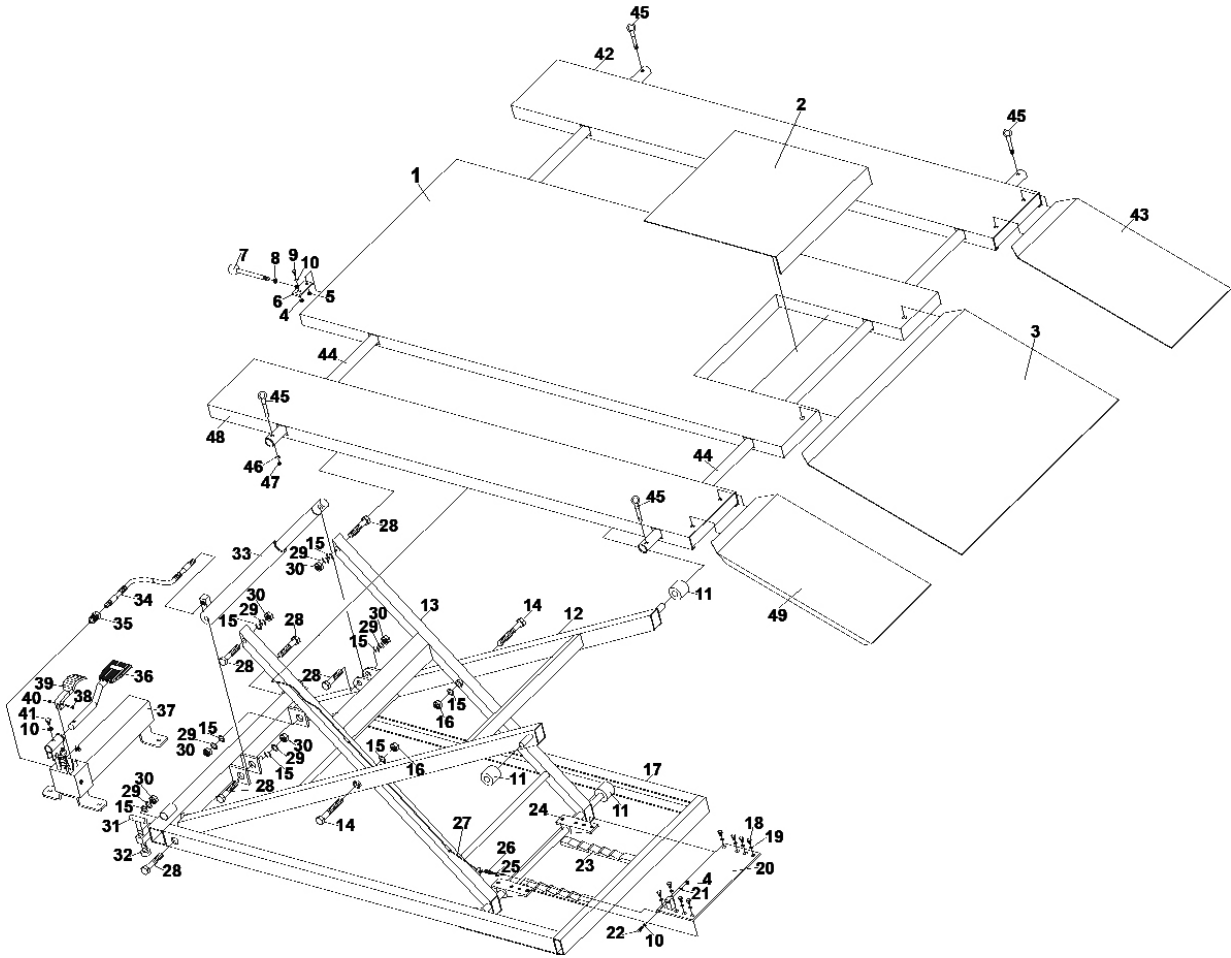

Parts Information:
Mini Tractor/Quad/Motorcycle Lift 680kg
Capacity Air/Hyd
Model No: MT680

NOTE: It is our policy to continually improve products and as such we reserve the right to alter data, specifications and component parts without prior notice.

01284 757500

01284 703534

sales@sealey.co.uk

www.sealey.co.uk

Parts Information:
Mini Tractor/Quad/Motorcycle Lift 680kg
Capacity Air/Hyd
Model No: MT680

Item	Part No.	Description
1	MT680.01	Platform
2	MT680.02	Sliding plate
3	MT680.V2-09	Leading plate
4	NLN8.S	Nyloc nut m8 zinc din 985 (single)
5	NLN10.S	Nyloc nut m10 zinc (single)
6	MT680.06	Link
7	MT680.07	Safety handle
8	SN12.S	Steel nut m12 zinc din934(single)
9	MT680.09	Bolt
10	FWM8.S	Flat washer m8 single
11	MT680.V4-14	Wheel, fixed (48x19x39)
12	MT680.12	Lifting arm 1
13	MT680.13	Lifting arm 2
14	MT680.14	Skt. hd bolt 16x140
15	MT680.15	Washer
16	NLN16.S	Nyloc nut m16 zinc din 985 (single)
17	MT680.17	Base ass'y
18	SS1020.S	Hex head set screw m10x20mm single
19	MT680.19	Washer
20	MT680.20	Lock plate ass'y
21	SWM8.S	Spring washer m8 zinc (single)
22	MT680.22	Bolt
23	MT680.23	Safety latch
24	MT680.24	Locking plate base
25	SN10.S	Steel nut m10 zinc din934(single)

Item	Part No.	Description
26	MT680.26	Screw
27	MT680.27	Safety wire
28	MT680.28	Bolt m16x90
29	SWM16.S	Spring washer m16 zinc (single)
30	SN16.S	Steel nut m16 zinc din934(single)
31	MT680.31	Adjusting screw
32	MT680.32	Foot
33	MT680.V2-28	Cylinder
34	MT680.34	Oil hose 22mm x 1150mm
35	MT680.V2-30	Coupler
36	MT680.V2-32	Lift foot pedal
37	MT680.V2-31	Pump
38	MT680.38	Bolt
39	MT680.V2-34	Release foot pedal
40	NLN6.S	Nyloc nut m6 zinc din 985 (single)
41	SS812.S	Hex head set screw m8x12mm single
42	MT680.42	Side extension (right)
43	MT680.43	Ramp extension (right)
44	MT680.44	Extension panel pipe
45	MT680.45	Pin
46	MT680.46	Washer
47	SN12.S	Steel nut m12 zinc din934(single)
48	MT680.48	Side extension (left)
49	MT680.49	Ramp extension (left)