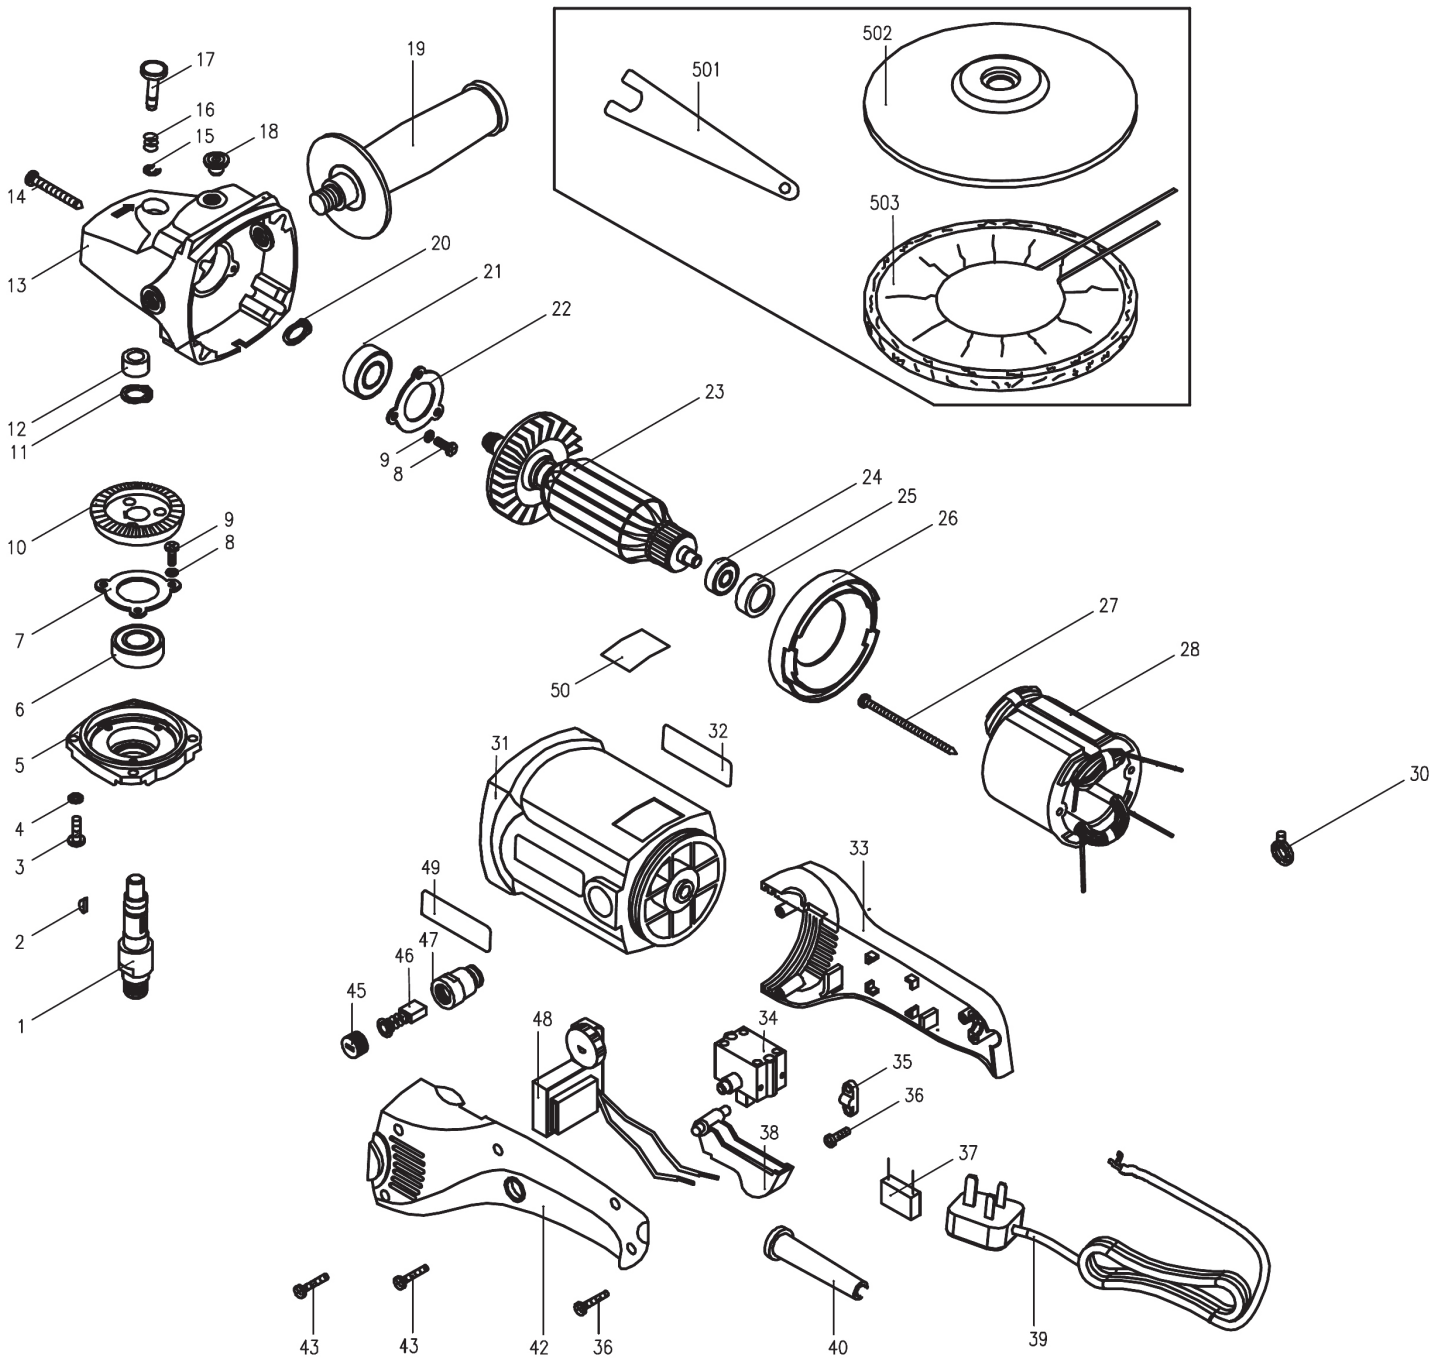

Parts Information:
Sander/Polisher Ø170mm Variable Speed
1300W/230V
Model No: MS900PS

NOTE: It is our policy to continually improve products and as such we reserve the right to alter data, specifications and component parts without prior notice.

01284 757500

01284 703534

sales@sealey.co.uk

www.sealey.co.uk

Parts Information:
**Sander/Polisher Ø170mm Variable Speed
1300W/230V
Model No: MS900PS**

Item	Part No.	Description
1	MS900PS.01	SPINDLE
2	MS900PS.02	SPINDLE KEY 4x5x13
3	MS900PS.03	SCREW M5 x 16
4	SWM5.SB	SPRING WASHER M5 BLACK (SINGLE)
5	MS900PS.05	GEAR HOUSING COVER
6	B/6002-2RS	BEARING 6002-2RS
7	MS900PS.07	BEARING COVER
8	SWM4.SB	SPRING WASHER M4 BLACK (SINGLE)
9	MS900PS.09	SCREW M4x10
10	MS900PS.10	BIG GEAR
11	MS900PS.11	CIRCLIP FOR SHAFT
12	MS900PS.12	BRONZE BUSHING
13	MS900PS.13	REDUCER
14	MS900PS.14	SCREW ST5x45C
15	MS900PS.15	E-RING
16	MS900PS.16	BRAKE SPRING
17	MS900PS.17	BRAKE PIN
18	MS900PS.18	RUBBER PLUNGE
19	MS900PS.19	SIDE HANDLE
20	MS900PS.20	CIRCLIP FOR SHAFT
21	B/6201-2RS	BEARING 6201-2RS
22	MS900PS.22	BEARING COVER
23	MS900PS.23	ARMATURE
24	B/608ZZ	BEARING 608ZZ
25	MS900PS.25	RUBBER BEARING SLEEVE
26	MS900PS.26	GUIDE WIND CIRCLE
27	MS900PS.27	SCREW ST4x75C
28	MS900PS.28	STATOR