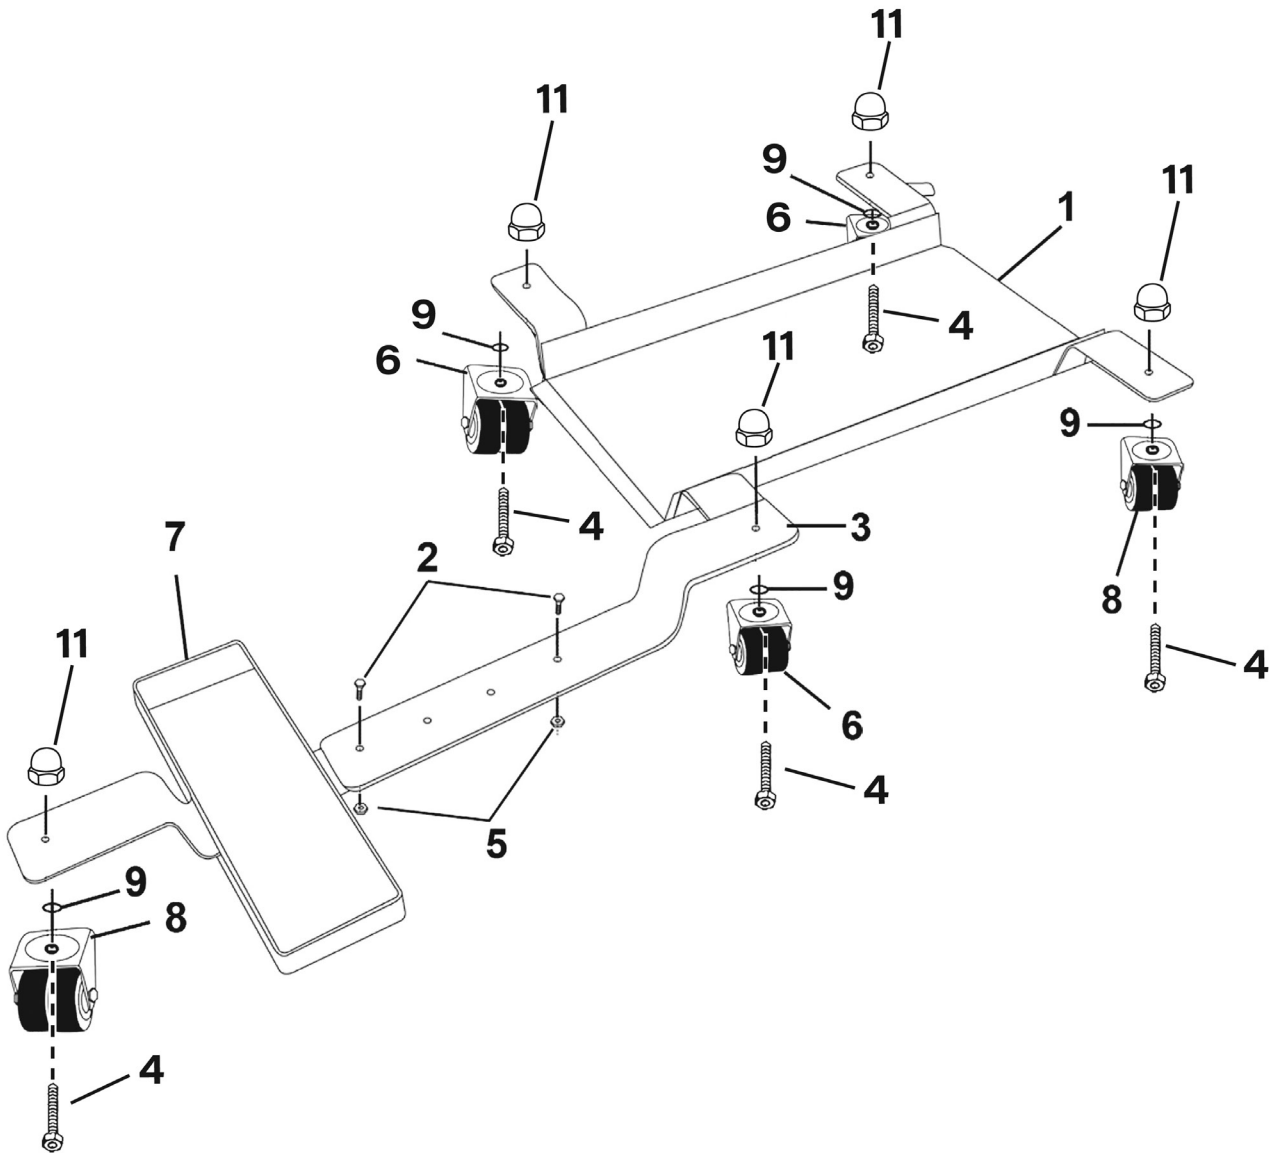

Parts Information:  
**Motorcycle Dolly Rear Wheel - Side Stand Type**  
**Model No: MS0630**

Item	Part No.	Description
1	MS0630.A	Platform for Arm
2	SS1015.S	Hex Head Set Screw M10 X 15 Zinc
3	MS0630.C	Arm
4	SCB1030.SB	Socket Cap Bolt M10 x 30 BLACK
5	SN10.S	Steel Nut M10 Zinc
6	MS0630.E	Swivel Castor

Item	Part No.	Description
7	MS0630.F	Platform
8	MS0630.G	Swivel Castor (c/w Brake)
9	FWM10.S	Flat Washer M10 Zinc
10	SCB1045.S	Socket Cap Bolt M10 X 45mm
11	SN10.SD	Steel Nut M10 Domed

**NOTE:** It is our policy to continually improve products and as such we reserve the right to alter data, specifications and component parts without prior notice. There may be alternative versions of this product, please contact us should you require this information.