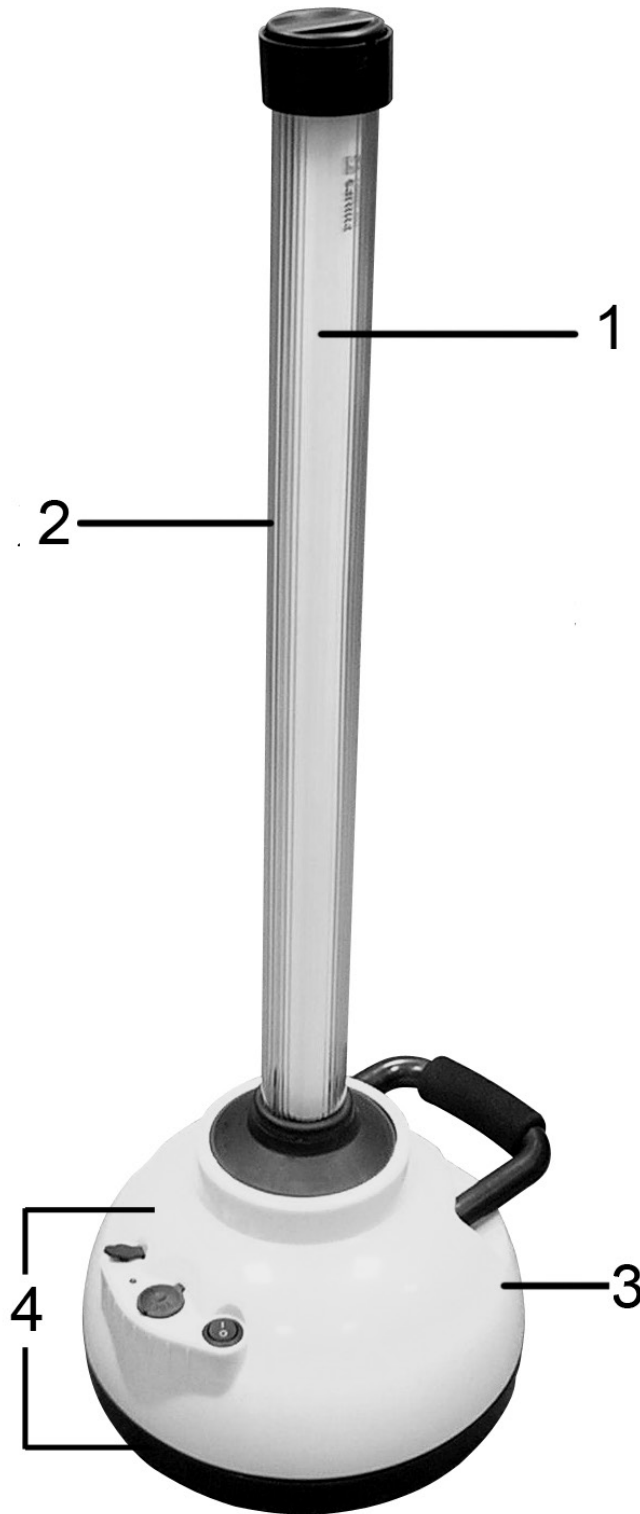

Parts Information:
36W Upright Wobble Light 1200mm
Rechargeable
Model No: ML40

Item	Part No.	Description
1	MLT36	Light Tube
2	MLT36.C	Light Tube Cover
3	ML20.BASE	Base Housing

Item	Part No.	Description
4	ML20.ASSY	Base Assembly Unit
--	RS1/B	Battery 12V 17 AH (NOT SHOWN)
--	ML20C	Battery Charger (NOT SHOWN)