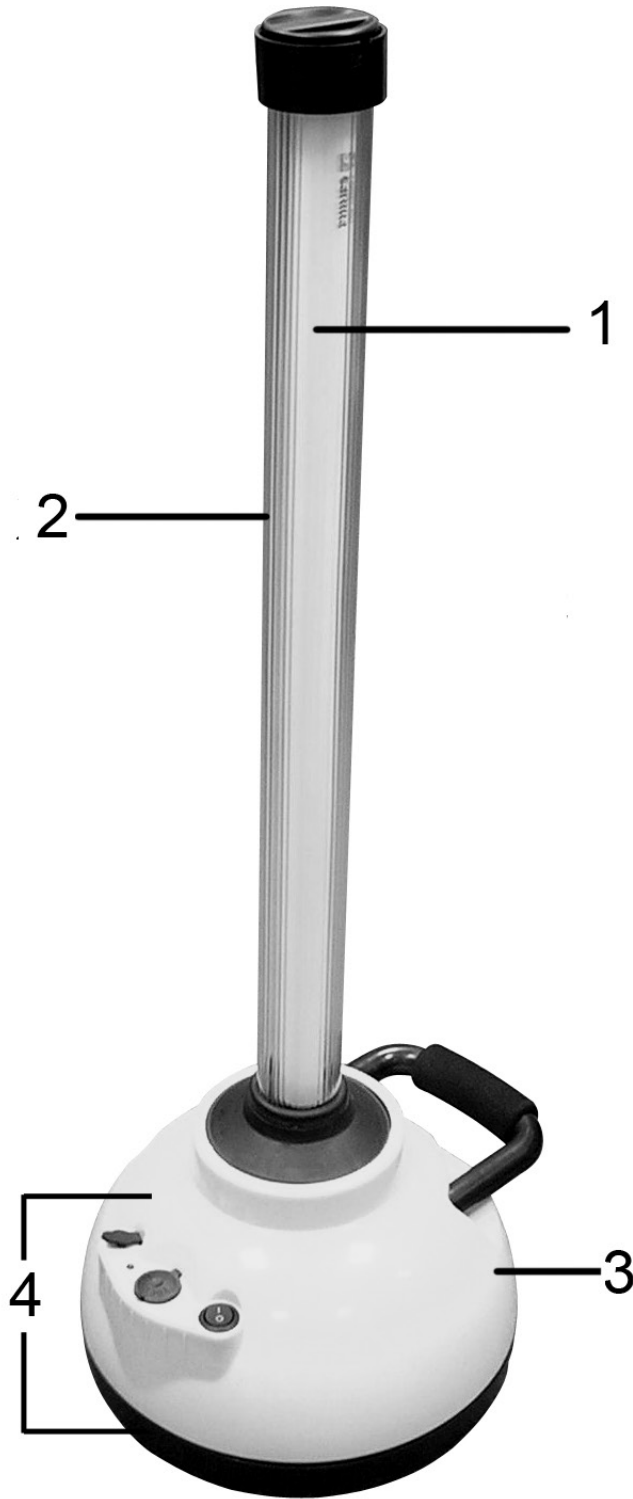

Parts Information:  
18W Upright Wobble Light 600mm  
Rechargeable  
Model No: ML20

Item	Part No.	Description
1	MLT18	Light Tube
2	MLT18.C	Light Tube Cover
3	ML20.BASE	Base Housing

Item	Part No.	Description
4	ML20.ASSY	Base Assembly Unit
--	RS1/B	Battery 12V 17 AH (NOT SHOWN)
--	ML20C	Battery Charger (NOT SHOWN)