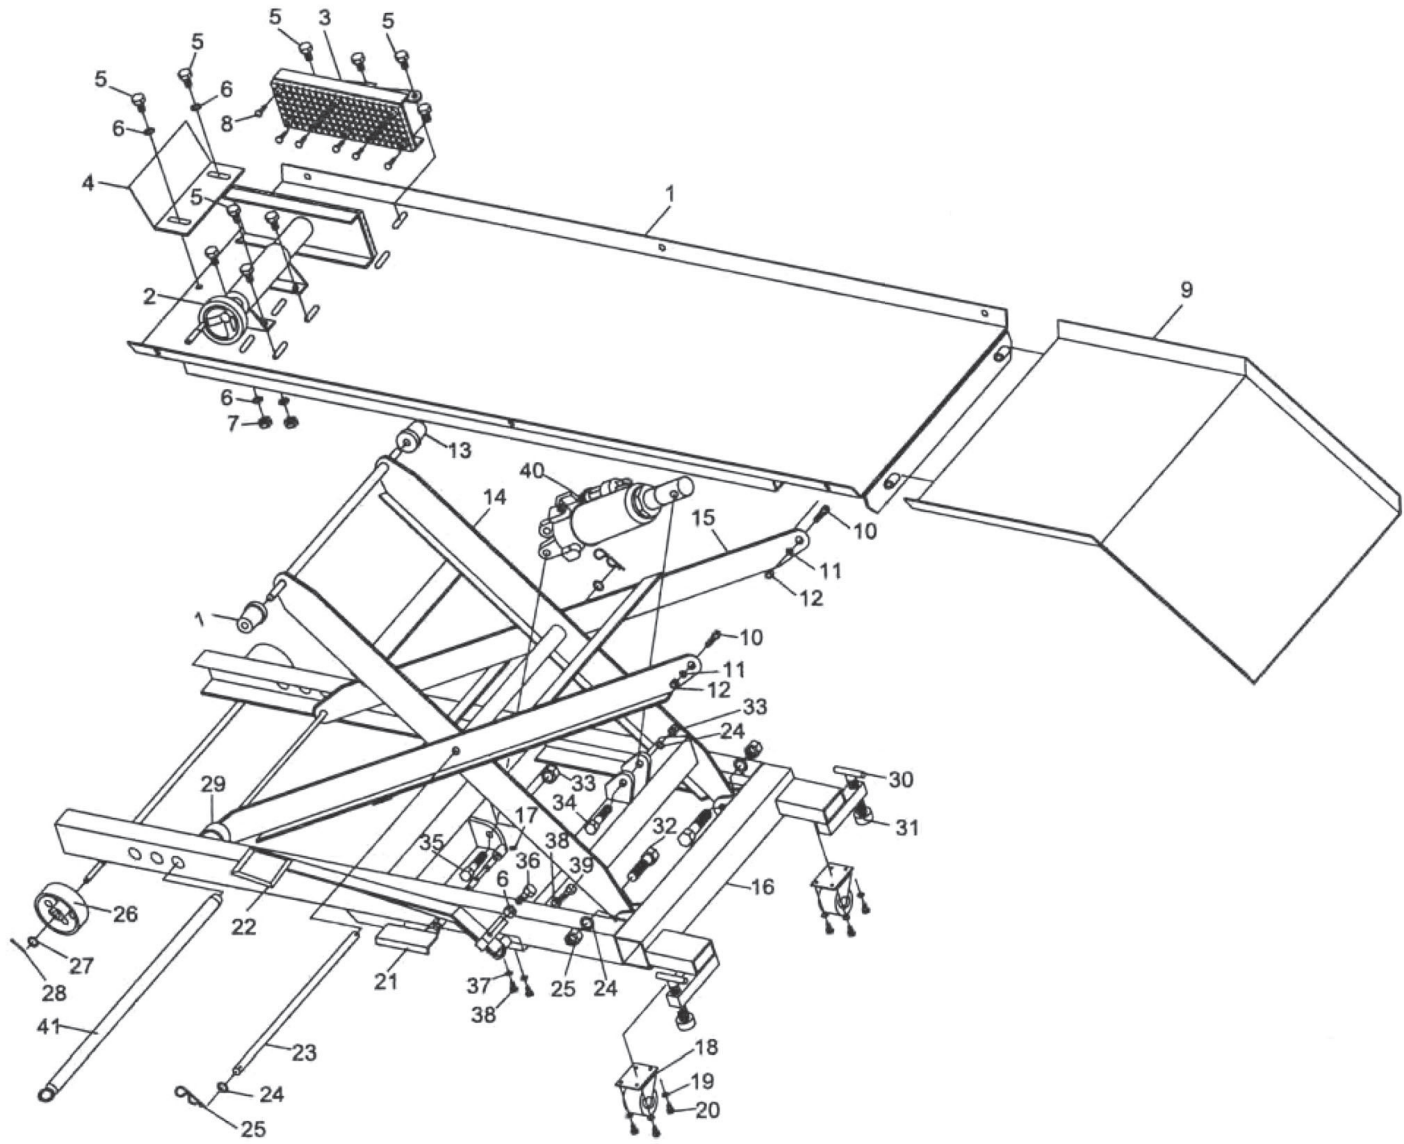

Parts Information:
Hydraulic Motorcycle Lift 450kg Capacity
Model No: MC454

Sealey Group, Kempson Way, Suffolk Business Park, Bury St Edmunds, Suffolk. IP32 7AR

01284 757500

01284 703534

sales@sealey.co.uk

www.sealey.co.uk

Parts Information:
Hydraulic Motorcycle Lift 450kg Capacity
Model No: MC454

Item	Part No.	Description
1	MC454.01	PLATFORM
2	MC454.02	MOVABLE VICE ASS'Y
3	MC454.03	VICE ASS'Y
4	MC454.04	STOP PLATE
5	MC454.05	BOLT (M10x20)
6	MC454.06	WASHER (M10)
7	SN10.S	STEEL NUT M10 ZINC DIN934(SINGLE)
8	MC454.08	BOLT (M6x15)
9	MC454.09	LEADING PLATE
10	MC454.10	BOLT (M12x45)
11	MC454.11	WASHER (M12)
12	SN12.S	STEEL NUT M12 ZINC DIN934(SINGLE)
13	MC454.13	STEEL WHEEL, UPPER
14	MC454.14	LIFTING ARM (INNER)
15	MC454.15	LIFTING ARM (OUTER)
16	MC454.16	BASE ASS'Y
17	SCB510.SB	SOCKET HEAD CAP SCREW M5x10 BLACK
18	MC454.18	WHEEL,CASTOR (43x8x24x66)
19	MC454.19	WASHER (M6)
20	MC454.20	BOLT (M6x10)
21	MC454.21	RELEASE FOOT PEDAL

Item	Part No.	Description
22	MC454.22	LIFT FOOT PEDAL
23	MC454.23	PIN
24	MC454.24	WASHER (M16)
25	MC454.25	R-PIN
26	MC454.26	WHEEL, FIXED (74x12x30)
27	MC454.27	WASHER
28	MC454.28	R-PIN
29	MC454.29	STEEL WHEEL, LOWER
30	MT680.V4-24	ADJUSTING SCREW
31	MT680.V4-25	ROTATABLE FOOT
32	SS1645.S	HEX HEAD SET SCREW M16x45mm SINGLE
33	SN16.S	STEEL NUT M16 ZINC DIN934(SINGLE)
34	MC454.34	BOLT (M16x80)
35	HHB1690.S	HEX HEAD BOLT M16x90mm SINGLE
36	MC454.36	BOLT (M10x35)
37	MC454.37	LOCK WASHER (M8)
38	MC454.38	BOLT (M8x20)
39	SN8.S	STEEL NUT M8 ZINC DIN934 (SINGLE)
40	MC454.40	HYDRAULIC PUMP
--	MC365.21A	SPRING (not shown)
41	MC454.41	LOCKING BAR