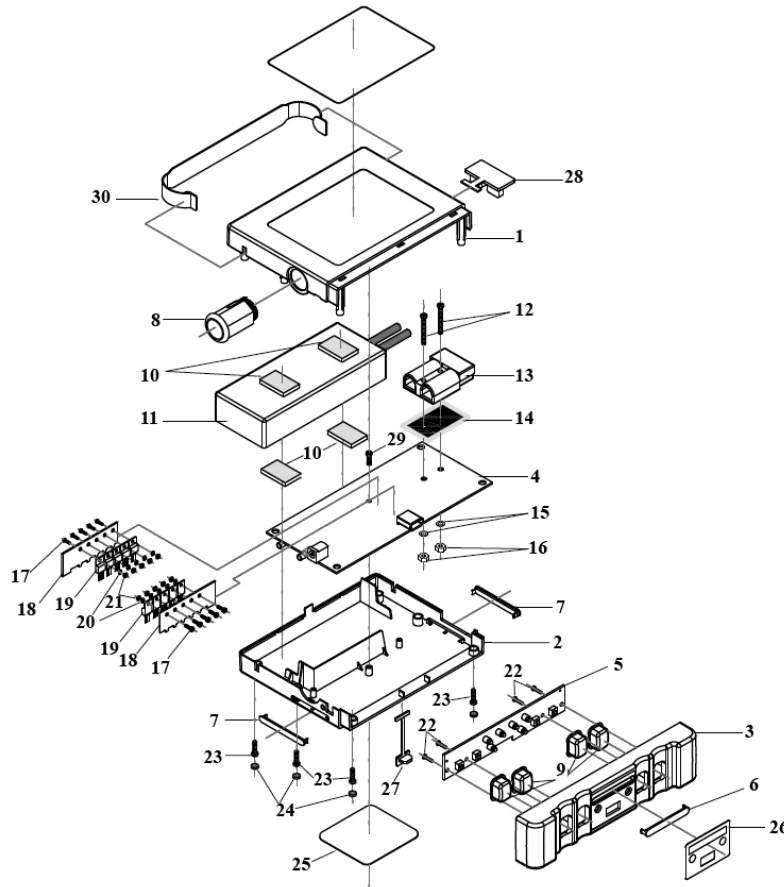

Parts Information:
Lithium-ion Jump Starter/Power Pack 810A
12V
Model No: LSTART810

Item	Part No.	Description
1	LSTART810.01	TOP COVER
2	LSTART810.02	BOTTOM CASE
3	LSTART810.03	FRONT COVER
4	LSTART810.04	PCB
5	LSTART810.05	PCB
6	LSTART810.06	FRONT LIGHT COVER
7	LSTART810.07	SIDE LIGHT COVER
8	LSTART810.08	CIGARETTE PLUG
9	LSTART810.09	BUTTON
10	LSTART810.10	EVA PAD
11	LSTART810.11	BATTERY PACK
12	MSP525.S	MACHINE SCREW PAN HEAD PHILLIPS M5x25mm (SINGLE)
13	LSTART810.13	120A CONNECTOR
14	LSTART810.14	RED FIBRE SHEET
15	LSTART810.15	WASHER
16	LSTART810.16	NUT
17	LSTART810.17	SCREW M3
18	LSTART810.18	HEAT SINK

Item	Part No.	Description
19	LSTART810.19	MOSFET
20	SWM3.S	SPRING WASHER M3 (SINGLE)
21	LSTART810.21	SCREW M3
22	LSTART810.22	RD HEAD S/T SCREW M3X8 BLACK
23	SMI309.24	GASKET
24	LSTART810.24	EVA PAD
25	LSTART810.25	RATING LABEL
26	LSTART810.26	FRONT LABEL
27	LSTART810.27	USB COVER
28	LSTART810.28	DUST COVER
29	LSTART810.29	SCREW PA2.6X8
30	LSTART810.30	HANDLE STRIP
31	LSTART810.31	TOP LABEL
--	LSTART.C	DC CHARGER (NOT SHOWN)
--	LSTART.CC	AC CHARGER 12V 1A (NOT SHOWN)
--	LSTART810.34	BOOSTER CABLE (WITH YELLOW PLUG) (NOT SHOWN)
--	LSTART810.35	CROCODILE CABLE (WITH CIGARETTE TYPE PLU (NOT SHOWN)
--	LSTART810.36	OBD2 CABLE (NOT SHOWN)