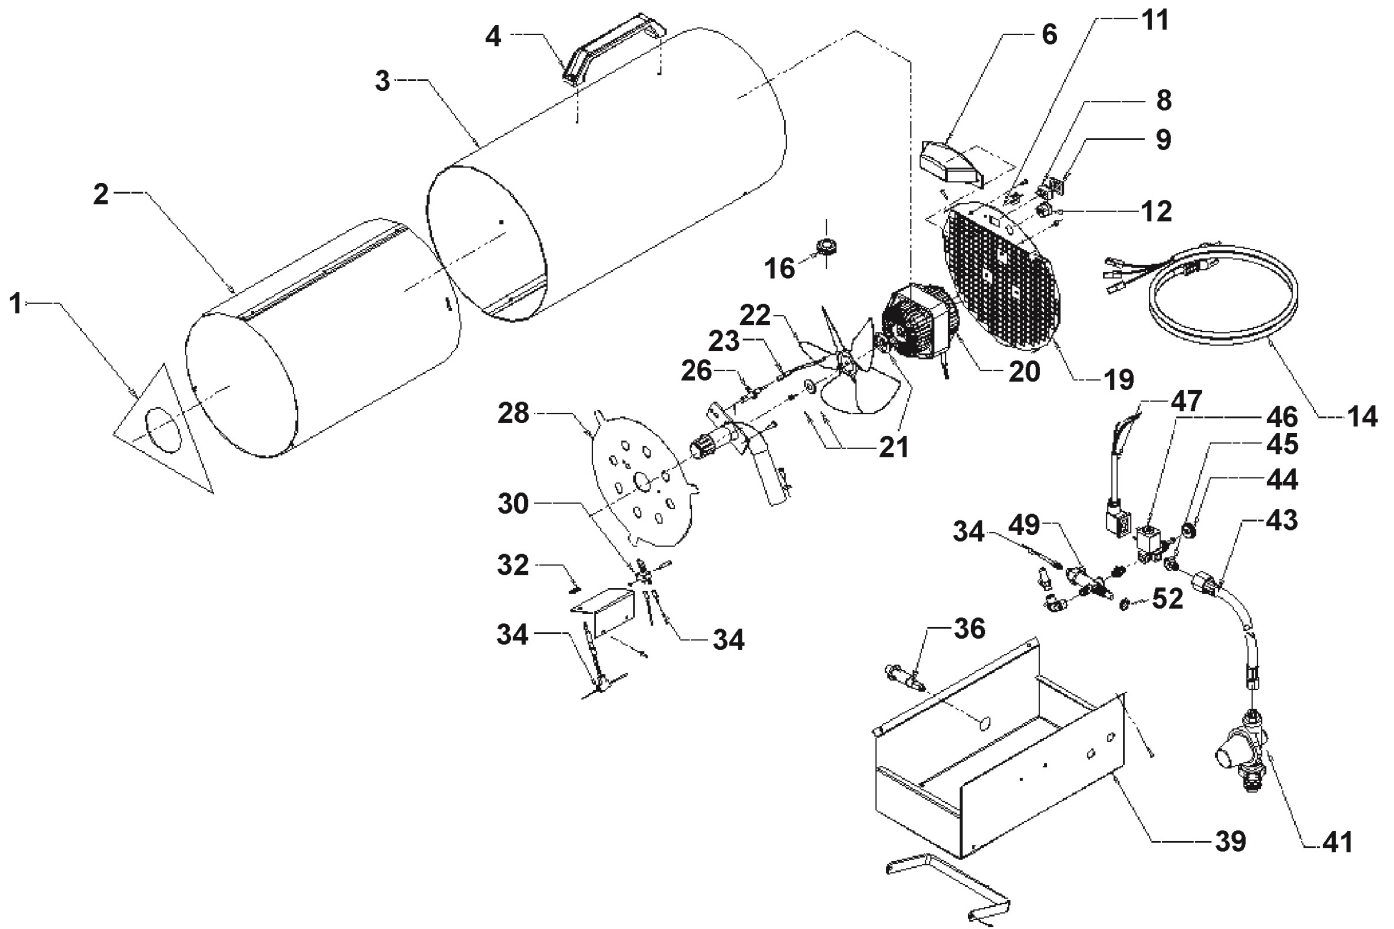

Parts Information:
Space Warmer® Propane Heater 56,300-87,400Btu/hr 230V
Model No: LP80.V4

Item	Part No.	Description
1	SL1094044555	Front Shield
2	SL20622934	Chamber
3	SL029STD11	Body
--	SL20632159	Body (NOT SHOWN)
4	SL1001002700	Handle
6	SL1001014455	Cover
8	SL20320005	Switch On/Off Dual-Pol Kid10/1
9	SL20020011	Switch Cap
11	SL20230198	Ground Rivet
12	SL1031000955	Cable Clamp
14	SL1039021755	Power Cord
16	SL1002001900	Gasket
19	SL1090004155	Rear Guard
20	SL1040010000	Motor
21	SL1001010555	Coupling
22	SL20200021	Fan 265 34
23	SL20390000	Cable

Item	Part No.	Description
26	SL20300000	Ignition Electrode Kid 30/04/6
28	SL1094044355	Burner Disc
30	SL20360008	Safety Thermostat
32	SL20230223	Retaining Washer (Star Clip) M6
34	SL1068000455	Thermocouple
36	SL20320062	Piezoignitor d.22
39	SL1094044155	Support
41	SL1070001355	Pressure Regulator 1 Bar
43	LP/HOSE-1/4	Gas Heater Hose (l:1500mm 1/4"")
44	SL20010029	Plastic Knob For Gas Tap
45	SL1067003055	Fitting
46	SL20420009	Solenoid Valve & Tap
47	SL1043003955	Connector
--	SL20120027	Fitting 1/4"m + 1/8"") (NOT SHOWN)
49	SL20140001	Gas Valve
--	SL1088013600	Nozzle (NOT SHOWN)
52	SL1066005355	Half Nut