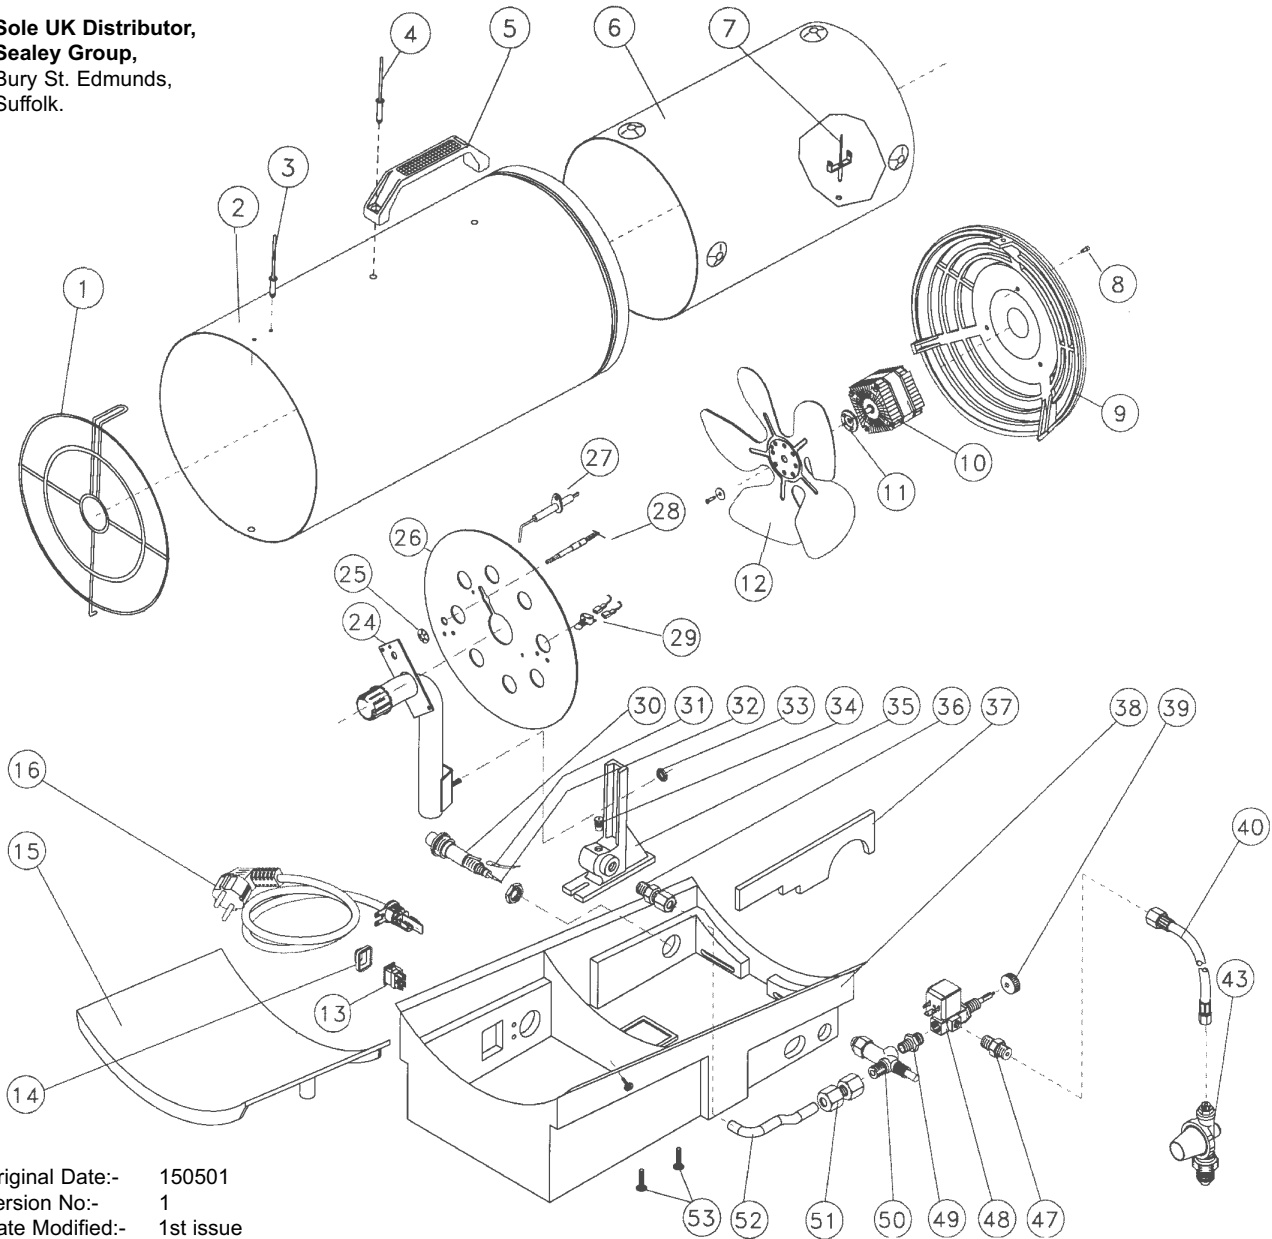

Sole UK Distributor,
Sealey Group,
Bury St. Edmunds,
Suffolk.

Original Date:- 150501
Version No:- 1
Date Modified:- 1st issue

Item	Part No.	Description	Item	Part No.	Description
1	SL1090006055	FRONT GRID	27	SL1030000855	IGNITION ELECTRODE
2	SL029STD11	BODY	30	SL1032002400	PIEZO IGNIGHTER
3	SL1019003100	RIVET	31	SL1039000155	CABLE
5	SL1001002700	HANDLE	32	SL1039000455	CABLE
6	SL029A01	CHAMBER	33	SL1017002400	NUT
7	SL1019003200	RIVET	34	SL1088013800	NOZZLE D.1.20
8	SL1006000555	REAR GRID	35	SL1135000055	BURNER SUPPORT
9	SL1040007155	MOTOR 16W 230V 50HZ	36	SL1067010255	FITTING
10	SL1001010555	COUPLING	37	SL1001008755	BULKHEAD
11	SL1087003955	FAN	38	SL1001008455	SUPPORT
12	SL1032001700	SWITCH	39	SL1001009155	KNOB
13	SL1002002600	CAP	40	SL1077000500	USE LP/HOSE-1/4 LP (GAS HOSE)
14	SL1001008955	COVER	43	SL1070001455	REGULATOR 0.7 BAR
15	SL11500UKSP1	POWER CORD	47	SL1067003055	FITTING
24	SL1094056055	BURNER	48	SL1042002255	SOLENOID VALVE
24	SL1022001000	SEEGER RING	50	SL1069000555	GAS VALVE
26	SL1094056355	BURNER DISC	51	SL1067010355	FITTING
29	SL1036001800	SAFETY THERMOSTAT	52	SL1079001455	COPPER PIPE
28	SL1068000555	THERMOCOUPLE	53	SL1016008400	SCREW