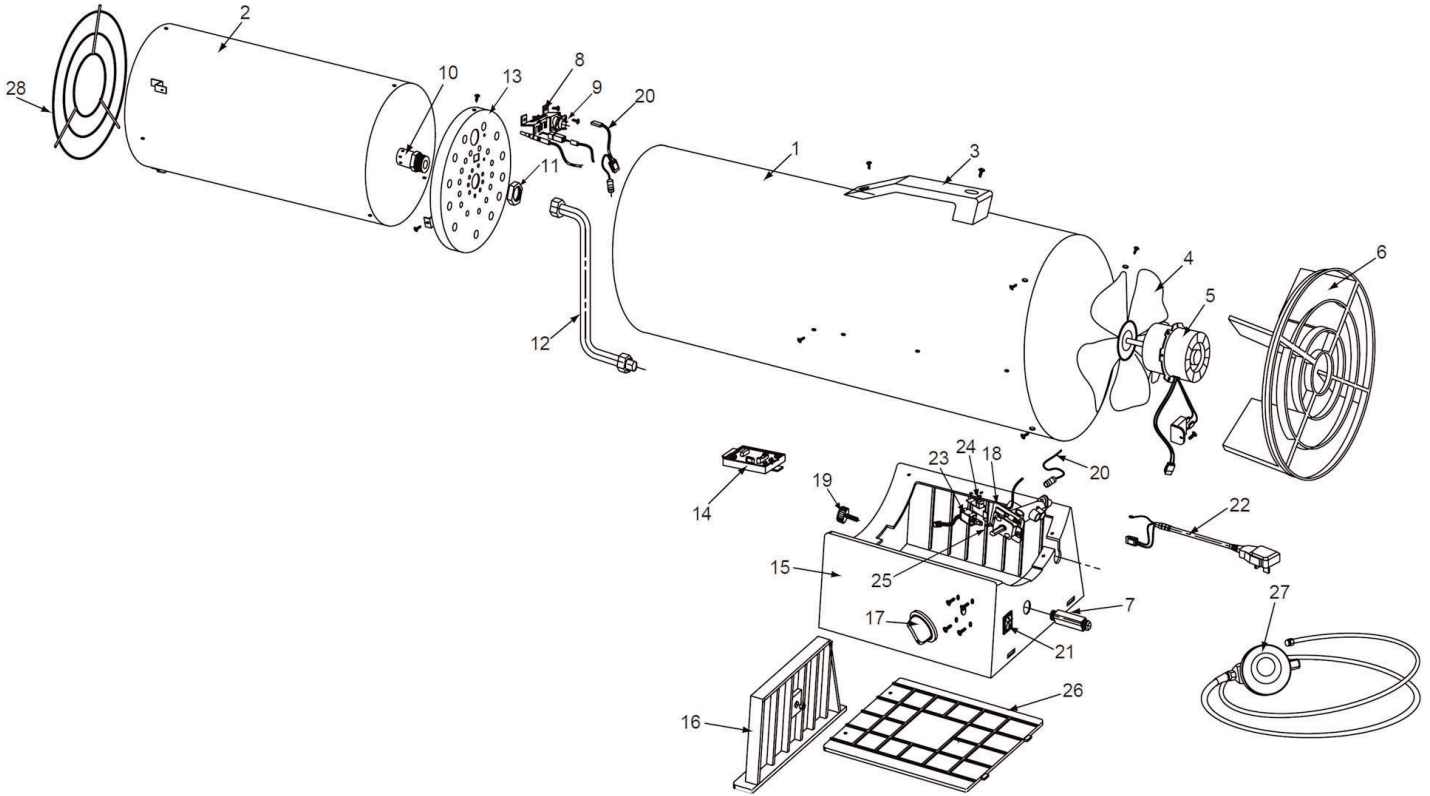

Parts Information:  
**Space Warmer® Propane Heater**  
**42,000Btu/hr - Stainless Steel**  
**Model No: LP40S**

| Item | Part No.     | Description                            |
|------|--------------|----------------------------------------|
| 1    | P22-524-0090 | BODY (STAINLESS)                       |
| 2    | P22-524-0004 | CHAMBER                                |
| 3    | P22-511-0004 | HANDLE                                 |
| 4    | P22-514-0001 | FAN                                    |
| 5    | P22-061-0008 | MOTOR ASS'Y                            |
| 6    | P22-101-0010 | GUARD ASS'Y                            |
| 7    | P22-507-0011 | INLET CONNECTOR                        |
| 8    | P22-504-0002 | MULTI-BRACKET ASS'Y (C/W THERMOCOUPLE) |
| 9    | P22-603-0005 | THERMAL SWITCH (CUT OFF TEMP 65°C)     |
| 10   | P22-081-0007 | NOZZLE                                 |
| 11   | P22-518-0001 | NUT FOR NOZZLE                         |
| 12   | P22-605-0001 | DELIVERY TUBE                          |
| 13   | P22-505-0006 | CHAMBER RING                           |
| 14   | P22-521-0004 | PCB ASS'Y                              |