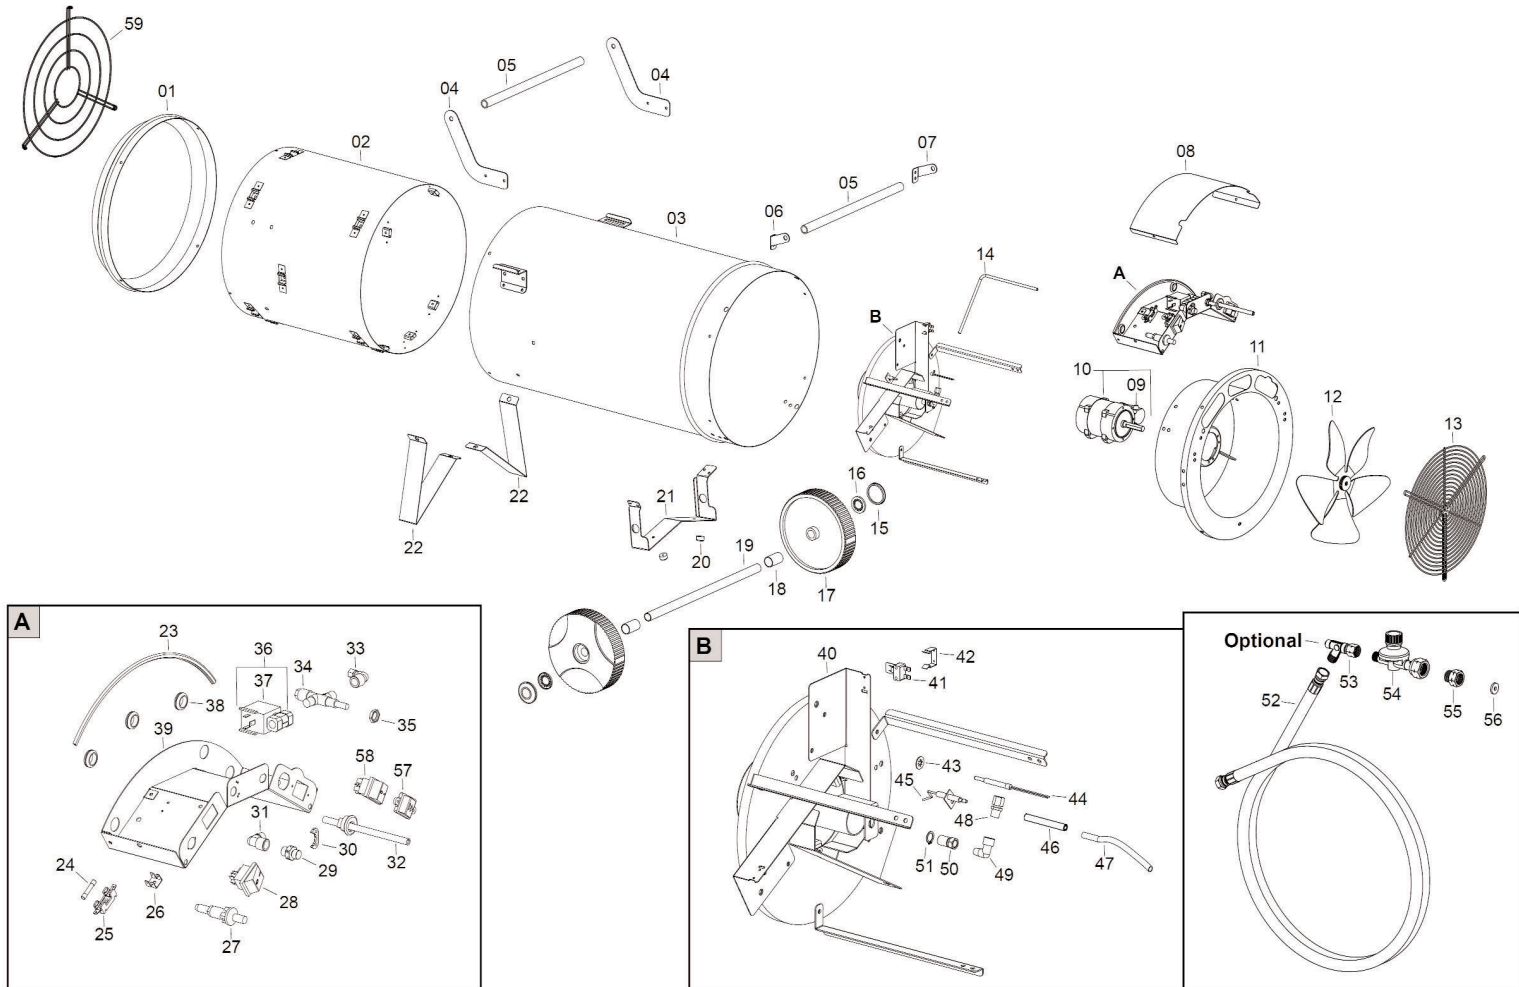

Parts Information:
Space Warmer® Propane Heater 166,546-370,934Btu/hr 110/230V
Model No: LP370

NOTE: It is our policy to continually improve products and as such we reserve the right to alter data, specifications and component parts without prior notice.

01284 757500

01284 703534

sales@sealey.co.uk

www.sealey.co.uk

Parts Information:
Space Warmer® Propane Heater 166,546-370,934Btu/hr 110/230V
Model No: LP370

Item	Part No.	Description
1	SW-G031463001	OUTLET CONE
2	SW-G03219	COMBUSTION CHAMBER
3	SW-G032203001	BODY
4	SW-G032219005	HANDLE SUPPORT
5	SW-G032229005	HANDLE
6	SW-G032239005	HANDLE SUPPORT
7	SW-G032249005	HANDLE SUPPORT
8	SW-G03225	TOP COVER
9	SW-E11218	CAPACITOR
10	SW-E10727	MOTOR
11	SW-G032263001	MOTOR FLANGE
12	SW-T10272	MOTOR FAN
13	SW-P30177	INLET GRILLE
14	SW-I42011	GAS HOSE
15	AB125P.35	WHEEL COVER
16	AB125P.34	WHEEL CAP
17	AB125P.33	WHEEL 197X42X20
18	SW-G03227	WHEEL SPACER
19	SW-G032289005	WHEEL AXLE
20	LP200.V4-99	RUBBER FOOT (19x10)
21	SW-G032299005	FRAME SUPPORT (BACK)
22	SW-G032309005	FRAME SUPPORT (FRONT)
23	SW-C30404	V-GASKET
24	SW-E10306	FUSE
25	LP200.V4-97	FUSE HOLDER
26	SW-M20616	TERMINAL BOARD
27	SW-T30604	PIEZO-IGNITOR
28	LP200.V4-68	SWITCH
29	SW-I30739	BRASS FITTING
30	SW-G03194	LOCK BRACKET

Item	Part No.	Description
31	SW-I20301	FITTING
32	SW-E30458	POWER CORD
33	LP200.V4-60	CONNECTOR 1/4"
34	SW-T30336	GAS VALVE
35	SW-T30337	NUT
36	LP200.V4-34	SOLENOID VALVE 1/4"
37	LP200.V4-35	SOLENOID COIL
38	SW-C30323	CABLE PROTECTION
39	SW-G032339005	SUPPORT PLATE
40	SW-G03232	COMBUSTION HEAD
41	LP200.V4-82	THERMOSTAT
42	SW-M20428	SUPPORT
43	SW-M20208	STAR WASHER
44	SW-E50505	THERMOCOUPLE
45	LP200.V4-58	IGNITION ELECTRODE
46	SW-I40317	PIPE
47	SW-E00390	H.T CABLE
48	SW-I30855	CONNECTOR
49	SW-I20302	FITTING
50	SW-I33017	NOZZLE
51	SW-M20317	CIRLIP
52	LP200.V4-69	GAS HOSE
53	SW-03AC504	FLOW-VALVE
54	SW-T30332GB	PRESSURE REGULATOR
55	SW-T30527	FITTING
56	SW-T30528	SEAL
57	LP200.V4-48	SWITCH
58	LP200.V4-96	SWITCH COVER
59	SW-P30181	OUTLET GRILLE