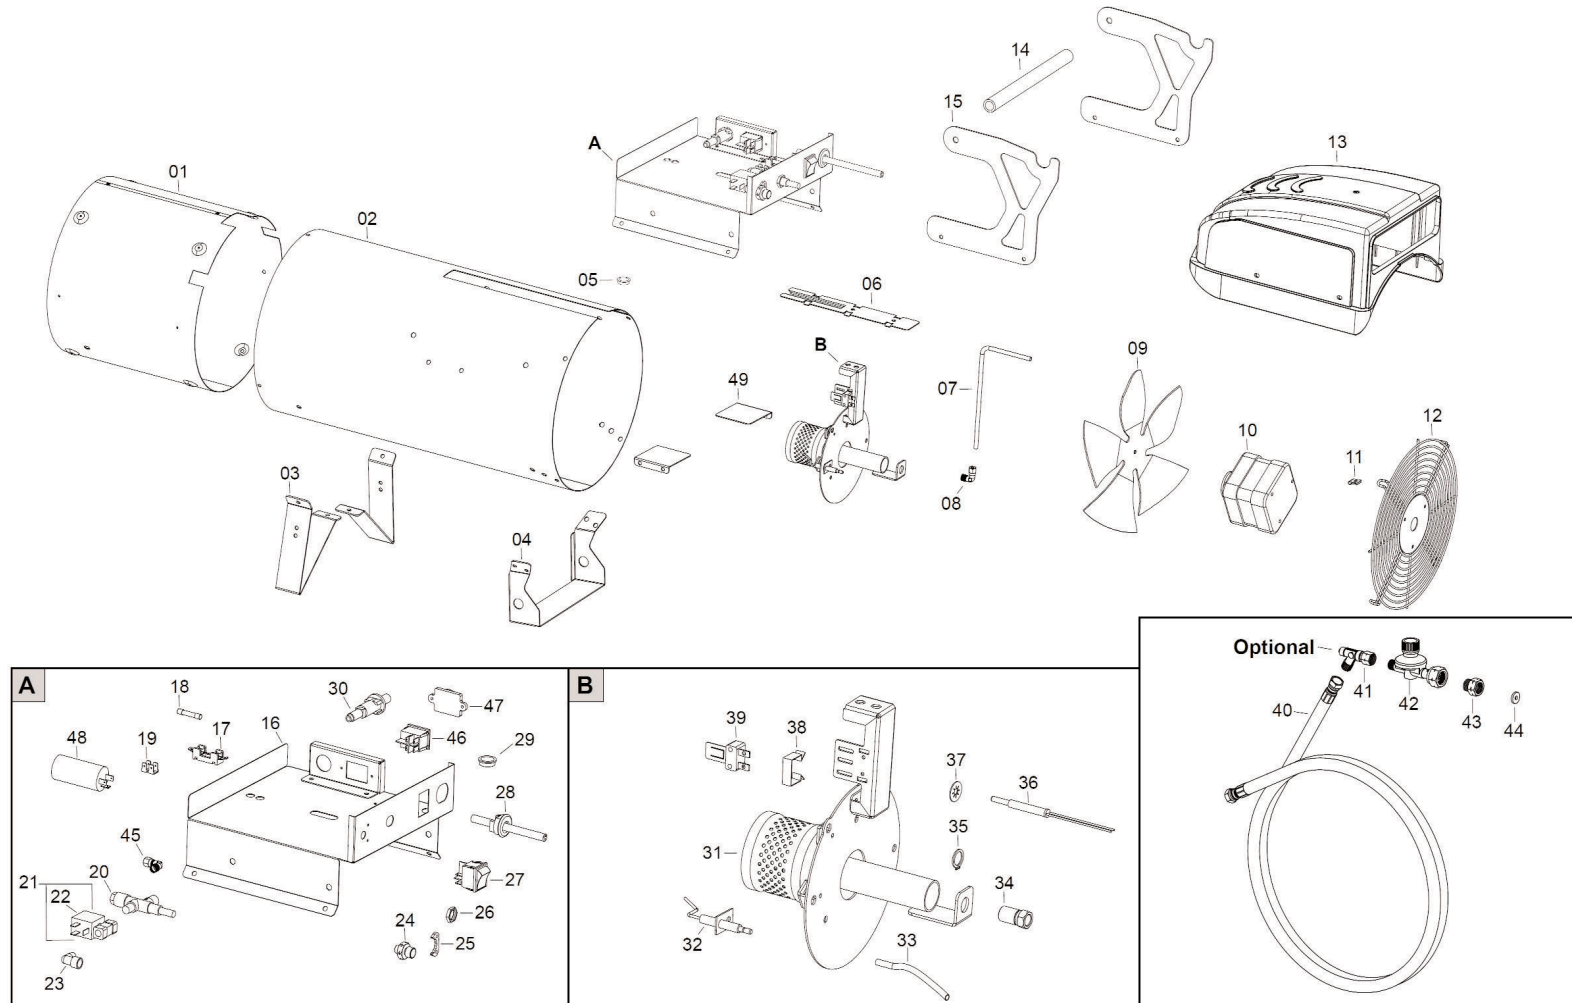

Parts Information:
Space Warmer® Propane Heater 139,727-289,384Btu/hr 110/230V
Model No: LP290

NOTE: It is our policy to continually improve products and as such we reserve the right to alter data, specifications and component parts without prior notice.

01284 757500

01284 703534

sales@sealey.co.uk

www.sealey.co.uk

Parts Information:
**Space Warmer® Propane Heater 139,727-
289,384Btu/hr 110/230V
Model No: LP290**

Item	Part No.	Description
1	SW-G03210	COMBUSTION CHAMBER
2	SW-G032113001	BODY
3	SW-G032039005	FRAME SUPPORT
4	SW-G031899005	FRAME SUPPORT
5	SW-C30348	CABLE PROTECTION
6	SW-G031903001	TOP PROTECTION
7	SW-I42004	GAS TUBE
8	SW-I30869	CONNECTION ELBOW
9	SW-T10277	MOTOR FAN
10	SW-E10745	MOTOR
11	AB70P.06	PLATE
12	SW-P30175	INLET GRILLE
13	SW-P50141	CONTROL BOX COVER
14	SW-G031919005	HANDLE
15	SW-G031929005	HANDLE SUPPORT
16	SW-G032089005	SUPPORT PLATE
17	LP200.V4-97	FUSE HOLDER
18	SW-E10306	FUSE
19	SW-M20616	TERMINAL BOARD
20	SW-T30336	GAS VALVE
21	LP200.V4-34	SOLENOID VALVE 1/4"
22	LP200.V4-35	SOLENOID COIL
23	SW-I20301	FITTING
24	SW-I30739	BRASS FITTING
25	SW-G03194	LOCK BRACKET

Item	Part No.	Description
26	SW-T30337	NUT
27	LP200.V4-68	SWITCH
28	SW-E30458	POWER CORD
29	SW-C30388	CABLE PROTECTION
30	SW-T30604	PIEZO-IGNITOR
31	SW-G03212	COMBUSTION HEAD
32	LP200.V4-58	IGNITION ELECTRODE
33	SW-E00390	HT CABLE
34	SW-I33016	NOZZLE
35	SW-M20317	CIRLIP
36	SW-E50504	THERMOCOUPLE
37	SW-M20208	STAR WASHER
38	SW-M20428	SUPPORT
39	LP200.V4-82	THERMOSTAT
40	LP200.V4-69	GAS HOSE
41	SW-03AC504	FLOW-VALVE
42	SW-T30332GB	PRESSURE REGULATOR
43	SW-T30527	FITTING
44	SW-T30528	SEAL
45	LP200.V4-60	CONNECTOR 1/4"
46	LP200.V4-48	SWITCH
47	LP200.V4-96	SWITCH COVER
48	SW-E11251	CAPACITOR
49	SW-G03213	AIR COVER
50	SW-P30180	OUTLET GRILLE