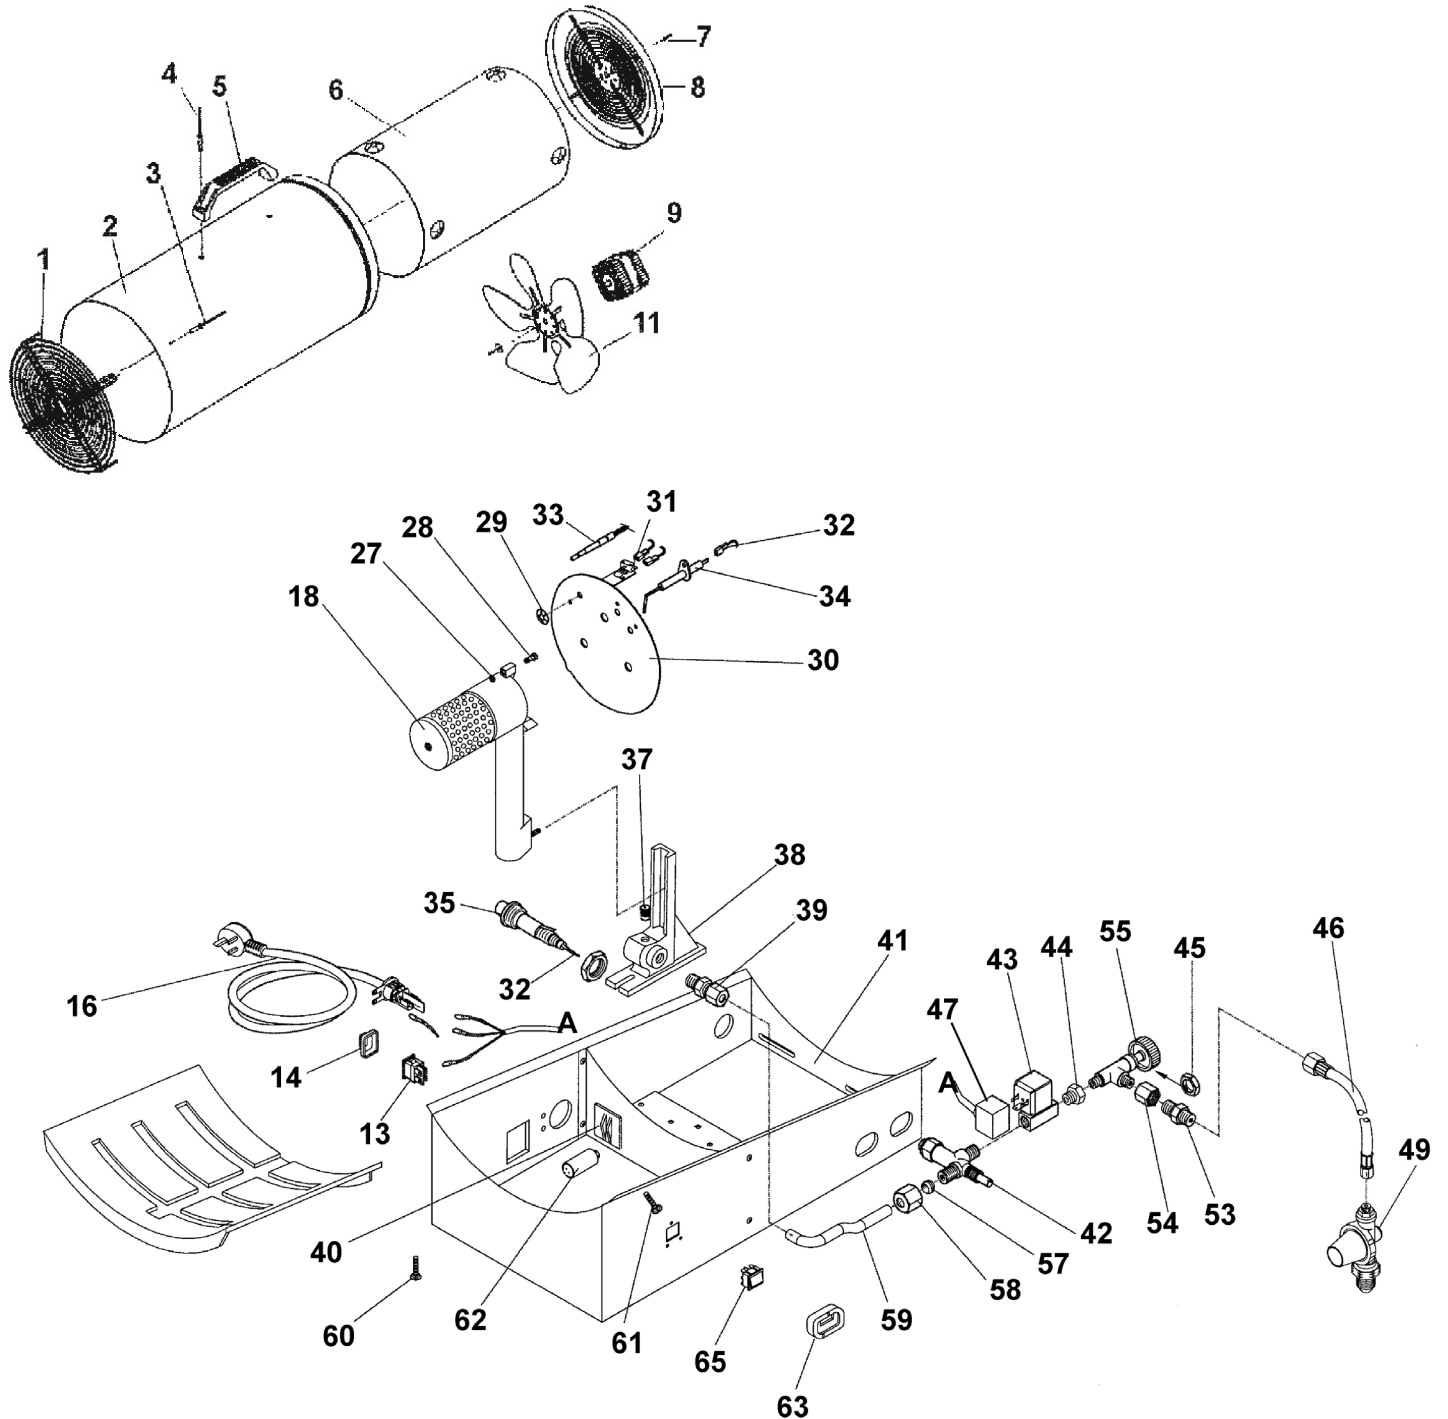

NOTE: It is our policy to continually improve products and as such we reserve the right to alter data, specifications and component parts without prior notice.

IMPORTANT: No liability is accepted for incorrect use of product.

WARRANTY: Guarantee is 12 months from purchase date, proof of which will be required for any claim.

Sealey Group, Kempson Way, Suffolk Business Park, Bury St Edmunds, Suffolk. IP32 7AR

01284 757500

01284 703534

sales@sealey.co.uk

www.sealey.co.uk