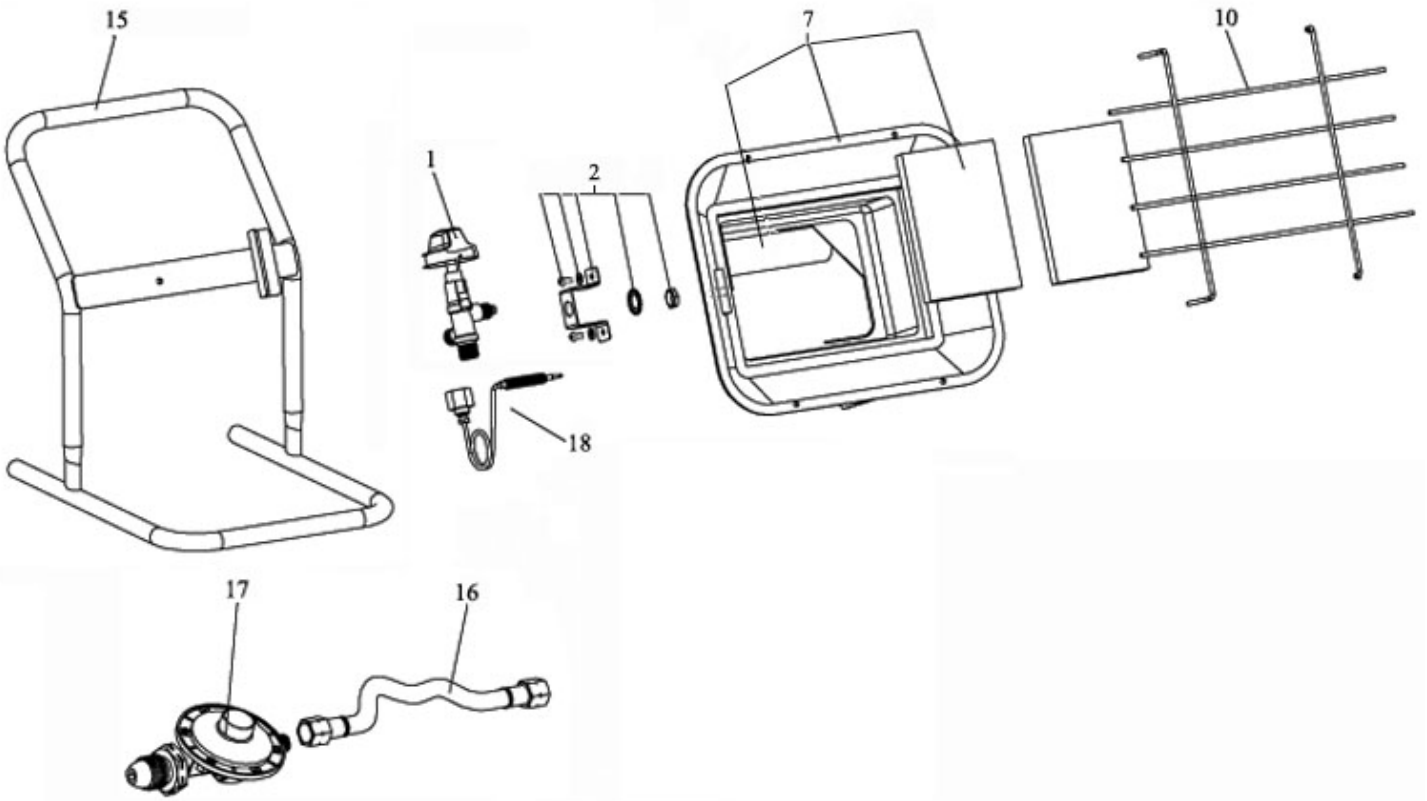

Parts Information:
Space Warmer® Propane Heater 9,200-17,000Btu/hr
Model No: LP14

Item	Part No.	Description
1	LP13.V2-01	SAFETY VALVE ASS'Y
2	LP13.V2-02	NOZZLE HOLDER ASS'Y
7	LP14.07	BURNER ASS'Y, ALUMINIUM
--	LP13.V2-07	BURNER ASS'Y (PRESSED STEEL) (NOT SHOWN)

Item	Part No.	Description
10	LP13.V2-10	GRILL
15	LP14.15	STAND
16	LP14.16	GAS HOSE (L:1500MM 1/4"F)
17	LP13.V2-17	REGULATOR 30mbar
18	LP13.V2-18	THERMOCOUPLE

NOTE: It is our policy to continually improve products and as such we reserve the right to alter data, specifications and component parts without prior notice.