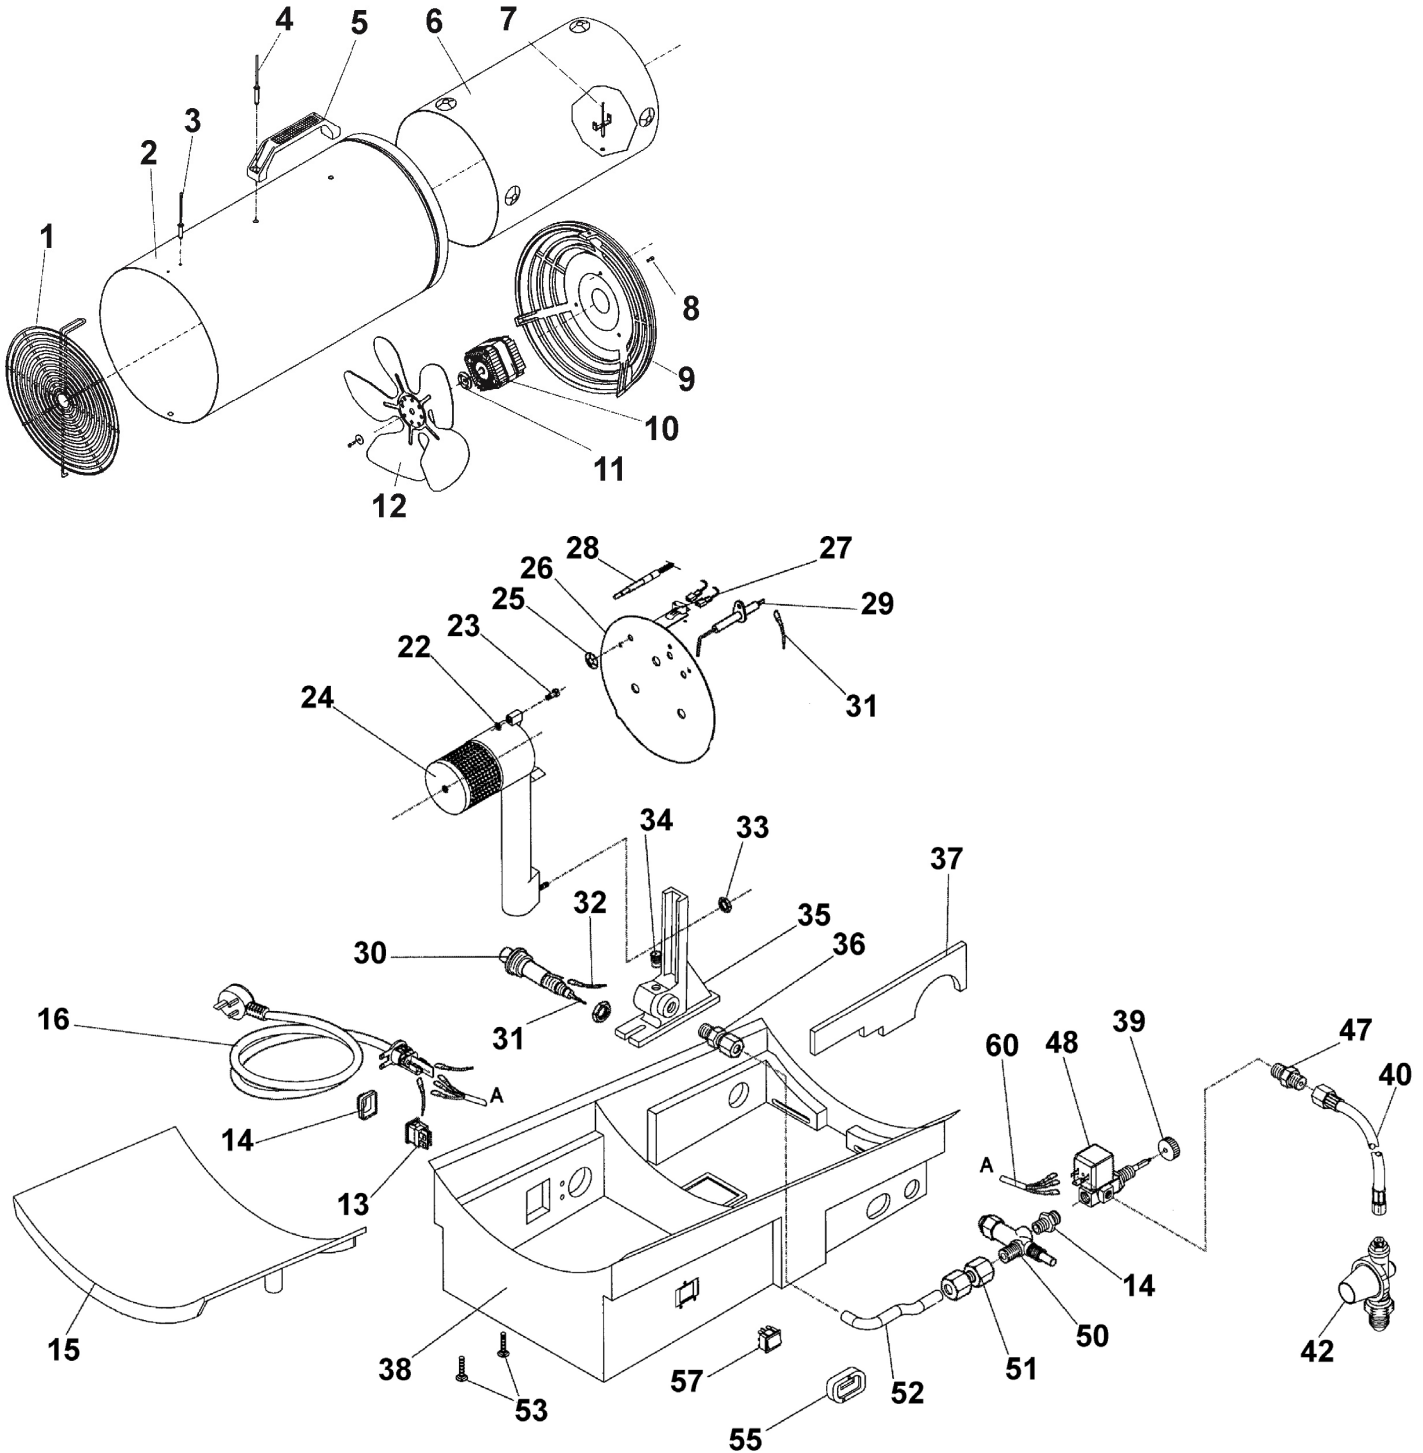

Parts Information:  
Space Warmer® Propane Heater 90,000-  
148,500Btu/hr 110/230V  
Model No: LP145.V2

**NOTE:** It is our policy to continually improve products and as such we reserve the right to alter data, specifications and component parts without prior notice.

01284 757500

01284 703534

sales@sealey.co.uk

www.sealey.co.uk

Parts Information:  
Space Warmer® Propane Heater 90,000-  
148,500Btu/hr 110/230V  
Model No: LP145.V2

Item	Part No.	Description
1	SL20240009	Front Grid Kid30/40 b
2	SL20631136	Lower Casing
3	SL20230197	Rivet
4	SL20230191	Rivet
5	SL1001002700	Handle
6	SL1094085455	Chamber
7	SL20230198	Ground Rivet
8	SL1016005400	Screw
9	SL20010095	Rear Grid Kid29/30/40
10	SL20400019	Motor Kid30/40v 16w 110/240v i
11	SL1001010555	Coupling
12	SL20200021	Fan 265 34
13	SL20320003	Switch On/Off Dual-Polarity
14	SL20020010	Cap
15	SL1001008955	Cover
16	MC3CX0.75	Mains Cable Blk, 3 core, 0.75 mm2
22	FN6.S	Flange Nut Serrated M6 Zinc (Single)
23	SS416.S	Hex Head Set Screw m4x16mm Single
24	SL20621489	Burner Assembly
25	SL20230223	Retaining Washer (Star Clip) M6
26	SL1094003900	Disc
27	SL20360008	Safety Thermostat
28	SL1068000455	Thermocouple
29	SL20300000	Ignition Electrode Kid 30/04/6
30	SL20320019	Piezo Ignitor d.22
31	SL20390000	Cable
32	SL1039000455	Cable