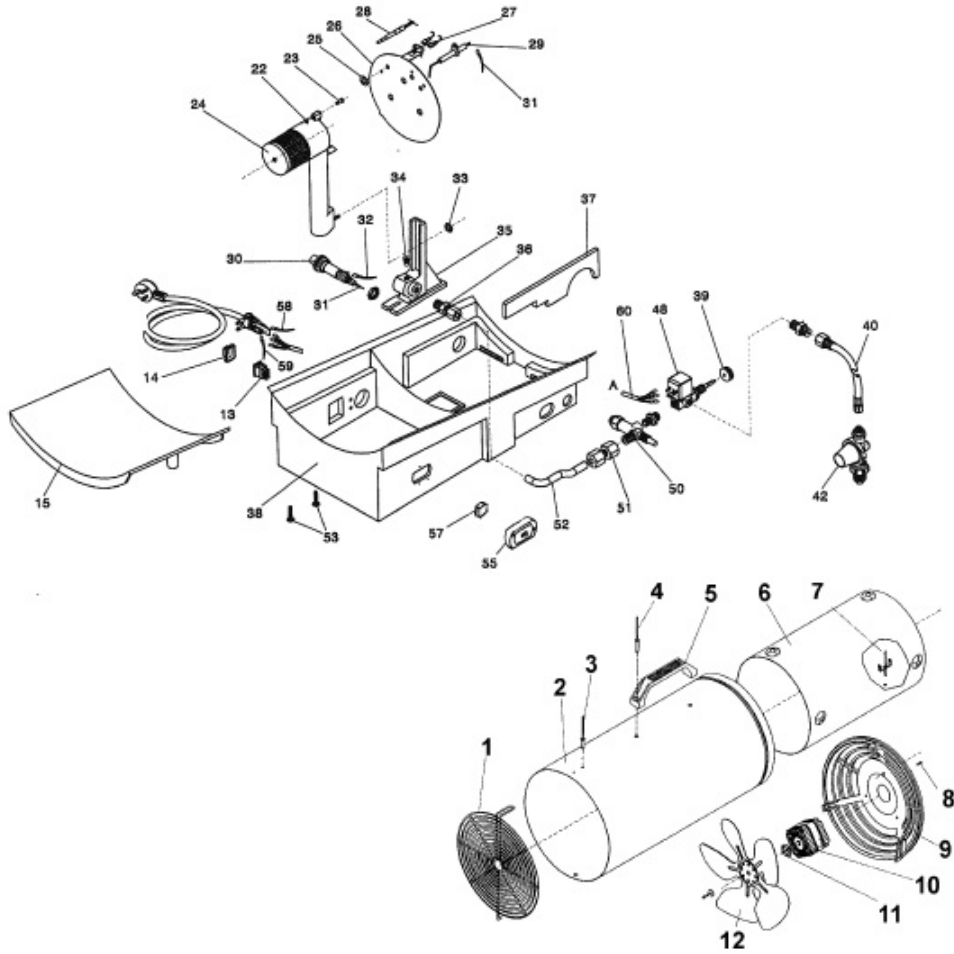

NOTE: It is our policy to continually improve products and as such we reserve the right to alter data, specifications and component parts without prior notice.

IMPORTANT: No liability is accepted for incorrect use of product.

WARRANTY: Guarantee is 12 months from purchase date, proof of which will be required for any claim.

Sealey Group, Kempson Way, Suffolk Business Park, Bury St Edmunds, Suffolk. IP32 7AR

01284 757500

01284 703534

sales@sealey.co.uk

www.sealey.co.uk