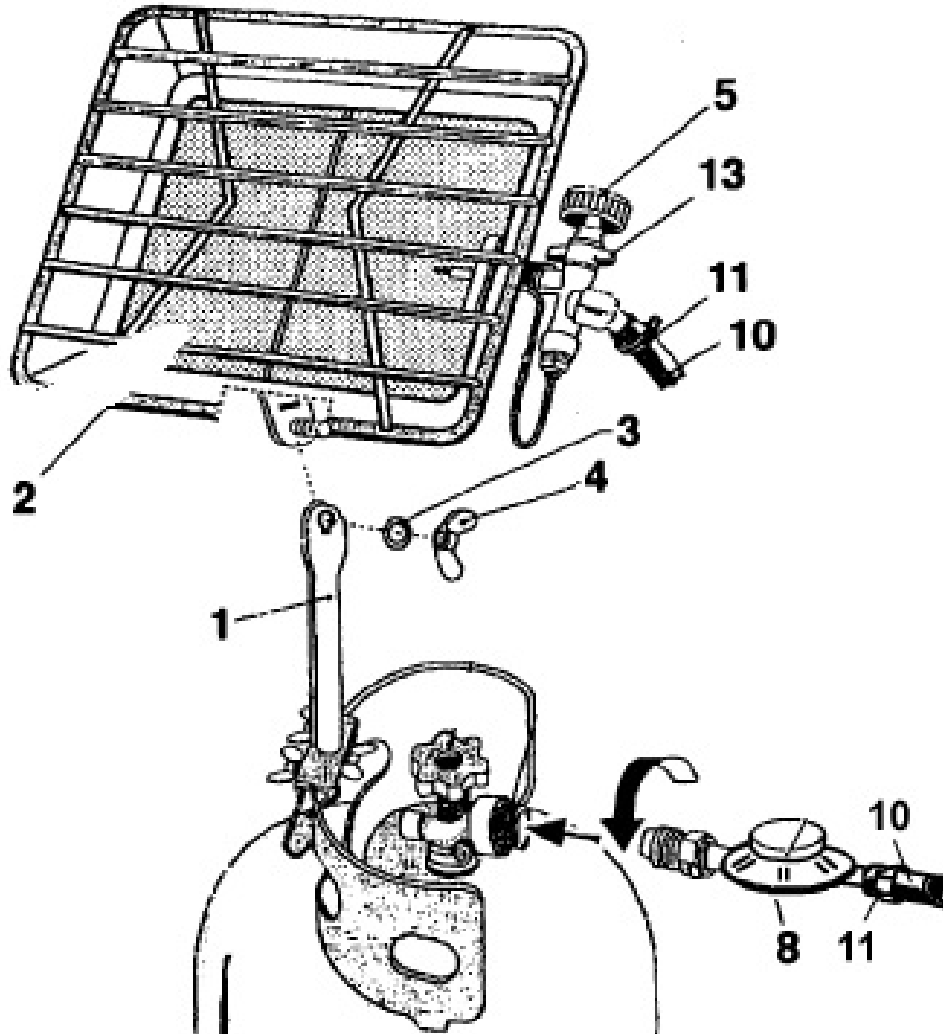

Parts Information:  
**Space Warmer Propane Heater 10250-15354Btu/hr Bottle Mount**  
**Model No: LP13**

Item	Part No.	Description
1	IN5042040004	373/5042040004 support bracket
2	IN3003100056	373/3003100056 burner
3	IN5029040001	373/5029040001 washer, lock
4	IN5029050002	373/5029050002 nut, wing
5	IN5032010008	373/5032010008 plastic knob

Item	Part No.	Description
8	IN5021050008	373/5021050008 regulator, pressure
10	IN5031310010	373/5031310010 hose, rubber, 500mm length
11	IN5042110004	373/5042110004 clamp, hose
13	IN5028010014	373/5028010014 gas valve