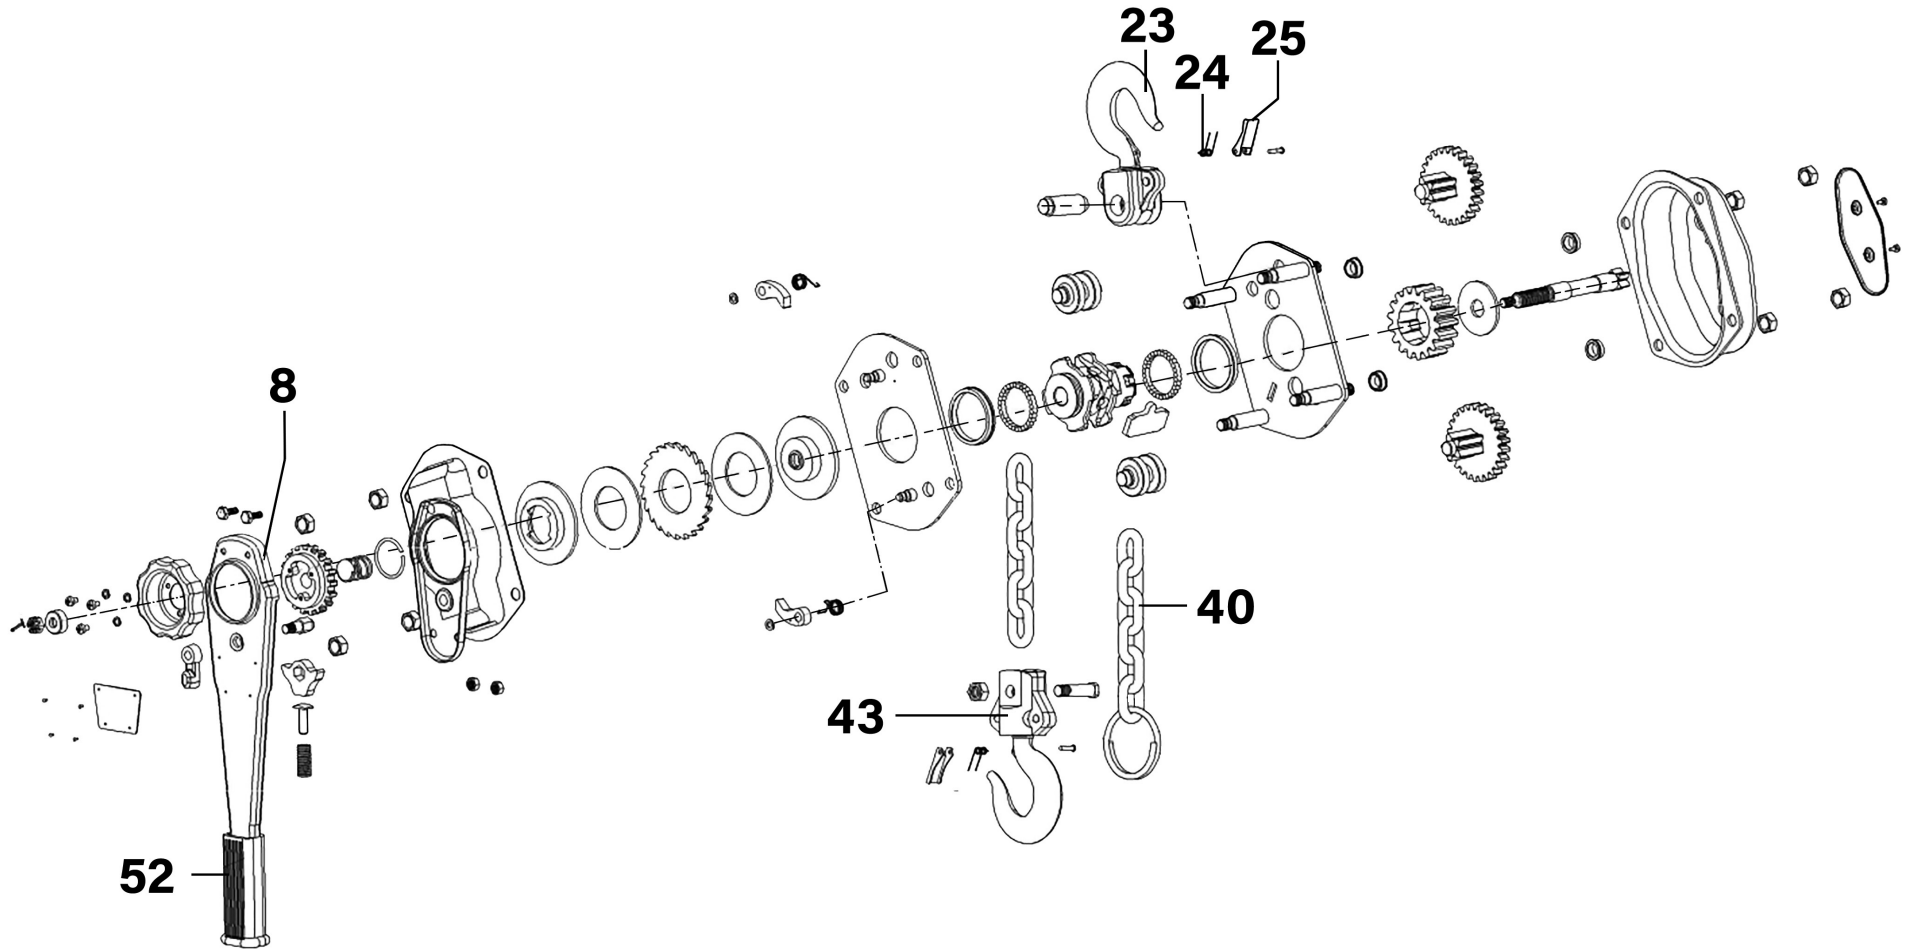

Parts Information:  
Lever Hoists  
Model No: LH251.V2, LH750.V4, LH1000.V4, LH1500.V4,  
LH3000.V4

**NOTE:** It is our policy to continually improve products and as such we reserve the right to alter data, specifications and component parts without prior notice.

### LH251.V2 Only

Item	Part No.	Description
8	LH251-V2-08	Lever Handle
23	LH251-V2-23	Top Hook Set
24	LH251-V2-24	Pawl Spring (A)
25	LH251-V2-25	Safety Latch
40	LH251-V2-40	Load Chain
43	LH251-V2-43	Bottom Hook Set
52	LH251-V4-52	Lever Handle Grip

### LH1000.V4 Only

Item	Part No.	Description
8	LH1000-V4-08	Lever Handle
23	LH1000-V4-23	Top Hook Set
24	LH1000-V4-24	Pawl Spring (A)
25	LH1000-V4-25	Safety Latch
40	LH1000-V4-40	Load Chain
43	LH1000-V4-43	Bottom Hook Set
52	LH1000-V4-52	Lever Handle Grip

### LH1500.V4 Only

Item	Part No.	Description
8	LH1500-V4-08	Lever Handle
23	LH1500-V4-23	Top Hook Set
24	LH1500-V4-24	Pawl Spring (A)
25	LH1500-V4-25	Safety Latch
40	LH1500-V4-40	Load Chain
43	LH1500-V4-43	Bottom Hook Set
52	LH1500-V4-52	Lever Handle Grip