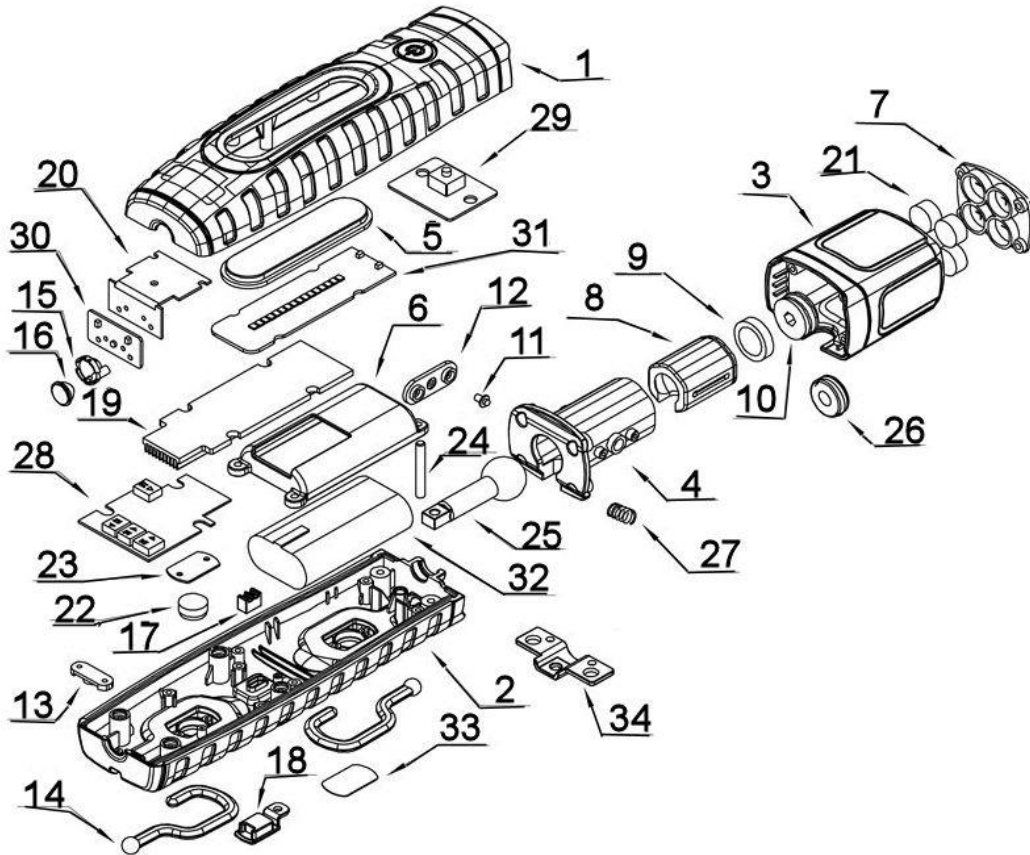

Parts Information:
**Rechargeable 360° Inspection Lamp 16
 SMD LED + 3W LED Black 2 x Lithium-ion
 Model No: LED360PLUS**

| Item | Part No. | Description |
|------|---------------|-----------------------------|
| 1 | LED360PLUS.01 | FRONT HOUSING |
| 2 | LED360PLUS.02 | BACK HOUSING |
| 3 | LED360PLUS.03 | HANDLE |
| 4 | LED360PLUS.04 | ROTATING SUPPORT (LARGE) |
| 5 | LED360PLUS.05 | MAIN LED LENS |
| 6 | LED360PLUS.06 | BATTERY COVER |
| 7 | LED360.V2-09 | BOTTOM COVER |
| 8 | LED360.V2-14 | ROTATING SUPPORT (UPPER) |
| 9 | LED360.V2-04 | BALL SUPPORT (LOWER) |
| 10 | LED360.V2-05 | BALL SUPPORT (UPPER) |
| 11 | LED360.V2-17 | PIN |
| 12 | LED360.V2-16 | ROTATING SUPPORT |
| 13 | LED360.V2-10 | HOOK SUPPORT |
| 14 | LED360.V2-06 | HOOK, TOP |
| 15 | LED360PLUS.15 | HEAD LENS SOLID BOARD |
| 16 | LED360PLUS.16 | HEAD LENS LENS |
| 17 | LED360PLUS.17 | INDICATOR LIGHT SOLID BOARD |
| 18 | LED360PLUS.18 | CHARGER SOCKET COVER |
| 19 | LED360PLUS.19 | PLATE FOR MAIN LED |

| Item | Part No. | Description |
|------|---------------|---|
| 20 | LED360PLUS.20 | PLATE FOR HEAD LED |
| 21 | LED360.V2-24 | BOTTOM MAGNET |
| 22 | LED360.V2-25 | BACK HOUSING MAGNET |
| 23 | LED360.V2-19 | MAGNET SUPPORT |
| 24 | LED360.V2-21 | ROTATING BALL PIN |
| 25 | LED360.V2-20 | ROTATING BALL |
| 26 | LED360.V2-22 | WAVE SPRING |
| 27 | LED360.V2-23 | SPRING |
| 28 | LED360PLUS.28 | PCB |
| 29 | LED360PLUS.29 | SWITCH |
| 30 | LED360PLUS.30 | HEAD LED |
| 31 | LED360PLUS.31 | PCB 16SMD |
| 32 | LED360PLUS.32 | LI-ION BATTERY 3.7V 5200mAh |
| 33 | LED360PLUS.33 | MAGNETIC LABEL |
| 34 | LED360PLUS.34 | PIVOT BOARD |
| -- | LED360USB.C | USB MAINS CHARGER ONLY (NOT SHOWN) |
| -- | LED3602G.41 | MICRO USB WITH 5PIN CABLE (NOT SHOWN) |
| -- | LED360.V2-CA | CAR ADAPTOR (12V PLUG TO USB) (NOT SHOWN) |