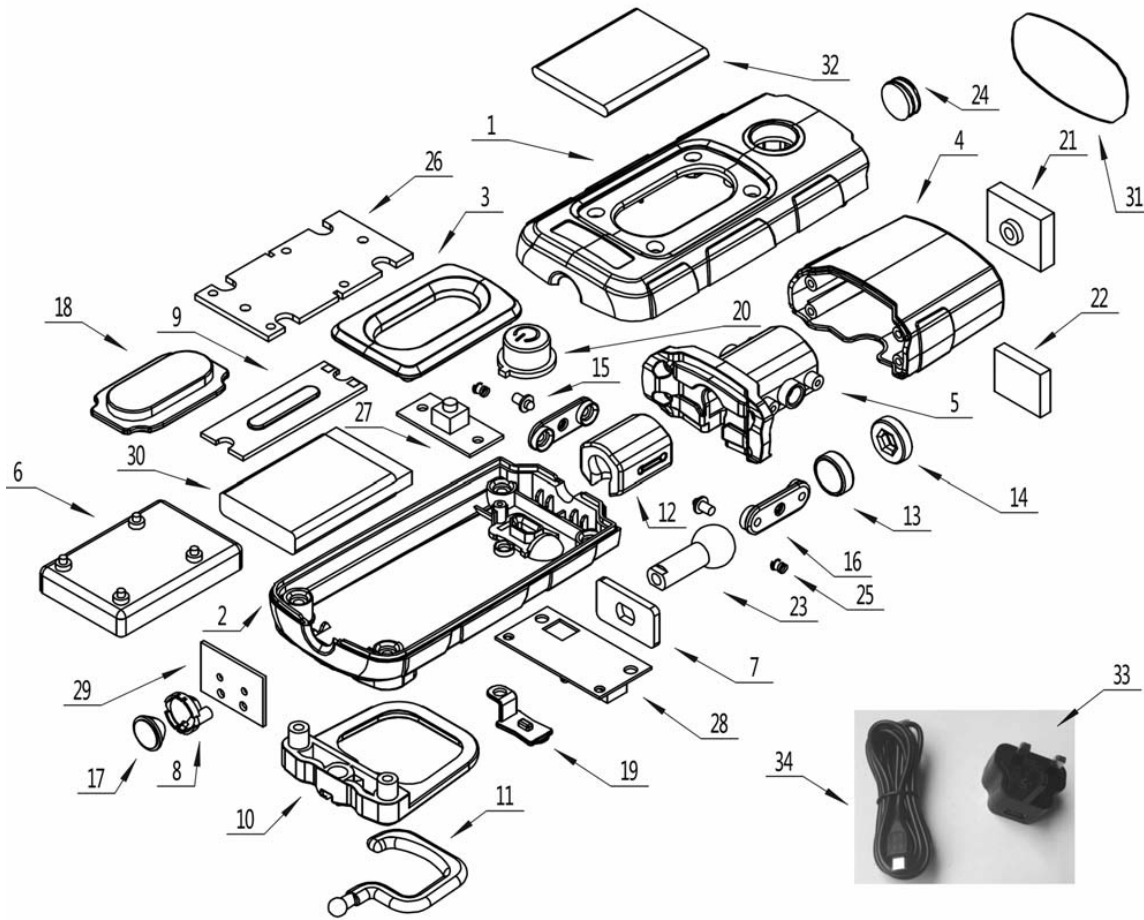

Parts Information:
**Rechargeable 360° Inspection Lamp 2W
 COB + 1W LED Black Lithium-Polymer
 Model No: LED3601**

Item	Part No.	Description
1	LED3601.01	FRONT HOUSING 'BLACK'
2	LED3601.02	BACK HOUSING 'BLACK'
3	LED3601.03	PLASTIC LAMP SURROUND (SILVER)
4	LED3601.04	HANDLE 'BLACK'
5	LED3601.05	ROTATING SUPPORT (LARGE)
6	LED3601.06	BATTERY HOUSING
7	LED3601.07	PIVOT PLATE
8	LED3601.08	HEAD LED COVER
9	LED3601.09	2W COB LED
10	LED3601.10	PLASTIC BELT CLIP
11	LED3601.11	HOOK
12	LED3601.12	ROTATING SUPPORT (SMALL)
13	LED3601.13	PIVOT PROTECTION RING
14	LED3601.14	PIVOT PROTECTION RING
15	LED3601.15	ROTATING SUPPORT PIN
16	LED3601.16	ROTATING SUPPORT BAR
17	LED3601.17	HEAD LED LENS

Item	Part No.	Description
18	LED3601.18	FRONT LENS
19	LED3601.19	CHARGING SOCKET COVER
20	LED3601.20	SWITCH CAP
21	LED3601.21	MAGNET HOUSING C/W MAGNET
22	LED3601.21	MAGNET HOUSING C/W MAGNET
23	LED3601.23	PIVOT
24	LED3601.24	WAVE SPRING
25	LED3601.25	SPRING
26	LED3601.26	BATTERY PLATE
27	LED3601.27	SWITCH BUTTON
28	LED3601.28	PCB
29	LED3601.29	HEAD LED PCB
30	LED3601.30	BATTERY
31	LED3601.31	STICKER (BOTTOM)
32	LED3601.32	BATTERY PROTECTION FOAM
33	LED360USB.C	USB MAINS CHARGER ONLY
34	LED3602G.41	MICRO USB WITH 5PIN CABLE