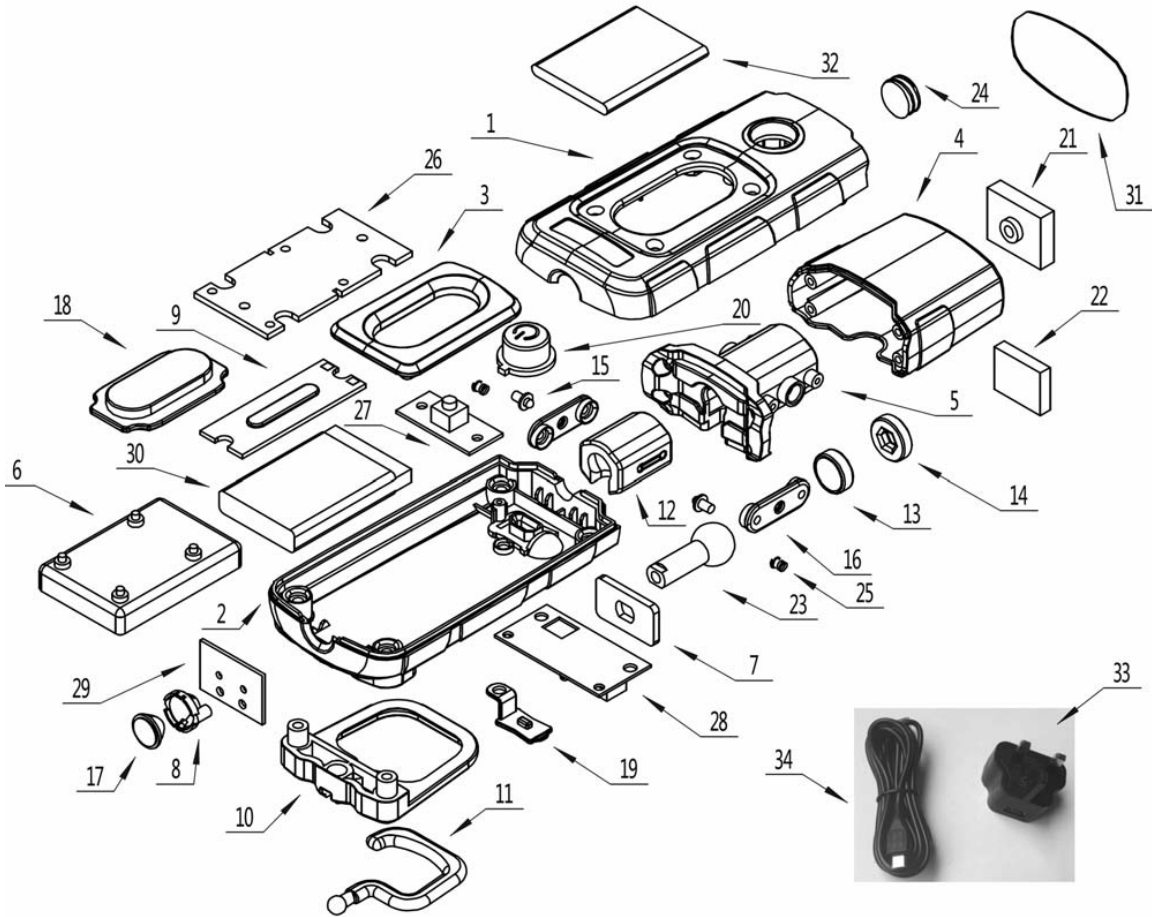

Parts Information:
**Rechargeable 360° Inspection Lamp 2W
 COB + 1W LED Red Lithium-Polymer
 Model No: LED3601R**

Item	Part No.	Description
1	LED3601R.01	FRONT HOUSING 'RED'
2	LED3601R.02	BACK HOUSING 'RED'
3	LED3601.03	PLASTIC LAMP SURROUND (SILVER)
4	LED3601R.04	HANDLE 'RED'
5	LED3601.05	ROTATING SUPPORT (LARGE)
6	LED3601.06	BATTERY HOUSING
7	LED3601.07	PIVOT PLATE
8	LED3601.08	HEAD LED COVER
9	LED3601.09	2W COB LED
10	LED3601.10	PLASTIC BELT CLIP
11	LED3601.11	HOOK
12	LED3601.12	ROTATING SUPPORT (SMALL)
13	LED3601.13	PIVOT PROTECTION RING
14	LED3601.14	PIVOT PROTECTION RING
15	LED3601.15	ROTATING SUPPORT PIN
16	LED3601.16	ROTATING SUPPORT BAR
17	LED3601.17	HEAD LED LENS

Item	Part No.	Description
18	LED3601.18	FRONT LENS
19	LED3601.19	CHARGING SOCKET COVER
20	LED3601.20	SWITCH CAP
21	LED3601.21	MAGNET HOUSING C/W MAGNET
22	LED3601.21	MAGNET HOUSING C/W MAGNET
23	LED3601.23	PIVOT
24	LED3601.24	WAVE SPRING
25	LED3601.25	SPRING
26	LED3601.26	BATTERY PLATE
27	LED3601.27	SWITCH BUTTON
28	LED3601.28	PCB
29	LED3601.29	HEAD LED PCB
30	LED3601.30	BATTERY
31	LED3601.31	STICKER (BOTTOM)
32	LED3601.32	BATTERY PROTECTION FOAM
33	LED360USB.C	USB MAINS CHARGER ONLY
34	LED3602G.41	MICRO USB WITH 5PIN CABLE