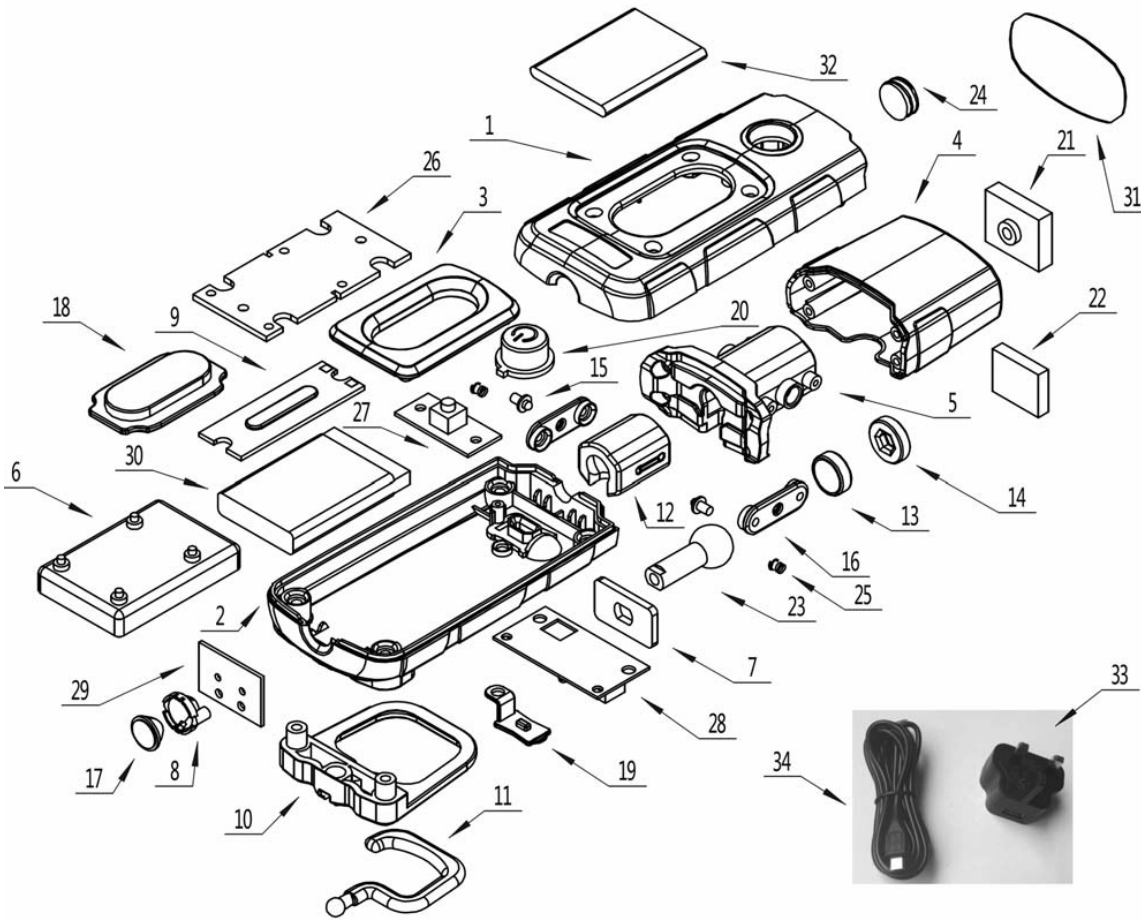

Parts Information:
**Rechargeable 360° Inspection Lamp 2W
 COB + 1W LED Green Lithium-Polymer
 Model No: LED3601G**

Item	Part No.	Description
1	LED3601G.01	FRONT HOUSING 'GREEN'
2	LED3601G.02	BACK HOUSING 'GREEN'
3	LED3601.03	PLASTIC LAMP SURROUND (SILVER)
4	LED3601G.04	HANDLE 'GREEN'
5	LED3601.05	ROTATING SUPPORT (LARGE)
6	LED3601.06	BATTERY HOUSING
7	LED3601.07	PIVOT PLATE
8	LED3601.08	HEAD LED COVER
9	LED3601.09	2W COB LED
10	LED3601.10	PLASTIC BELT CLIP
11	LED3601.11	HOOK
12	LED3601.12	ROTATING SUPPORT (SMALL)
13	LED3601.13	PIVOT PROTECTION RING
14	LED3601.14	PIVOT PROTECTION RING
15	LED3601.15	ROTATING SUPPORT PIN
16	LED3601.16	ROTATING SUPPORT BAR
17	LED3601.17	HEAD LED LENS

Item	Part No.	Description
18	LED3601.18	FRONT LENS
19	LED3601.19	CHARGING SOCKET COVER
20	LED3601.20	SWITCH CAP
21	LED3601.21	MAGNET HOUSING C/W MAGNET
22	LED3601.21	MAGNET HOUSING C/W MAGNET
23	LED3601.23	PIVOT
24	LED3601.24	WAVE SPRING
25	LED3601.25	SPRING
26	LED3601.26	BATTERY PLATE
27	LED3601.27	SWITCH BUTTON
28	LED3601.28	PCB
29	LED3601.29	HEAD LED PCB
30	LED3601.30	BATTERY
31	LED3601.31	STICKER (BOTTOM)
32	LED3601.32	BATTERY PROTECTION FOAM
33	LED360USB.C	USB MAINS CHARGER ONLY
34	LED3602G.41	MICRO USB WITH 5PIN CABLE