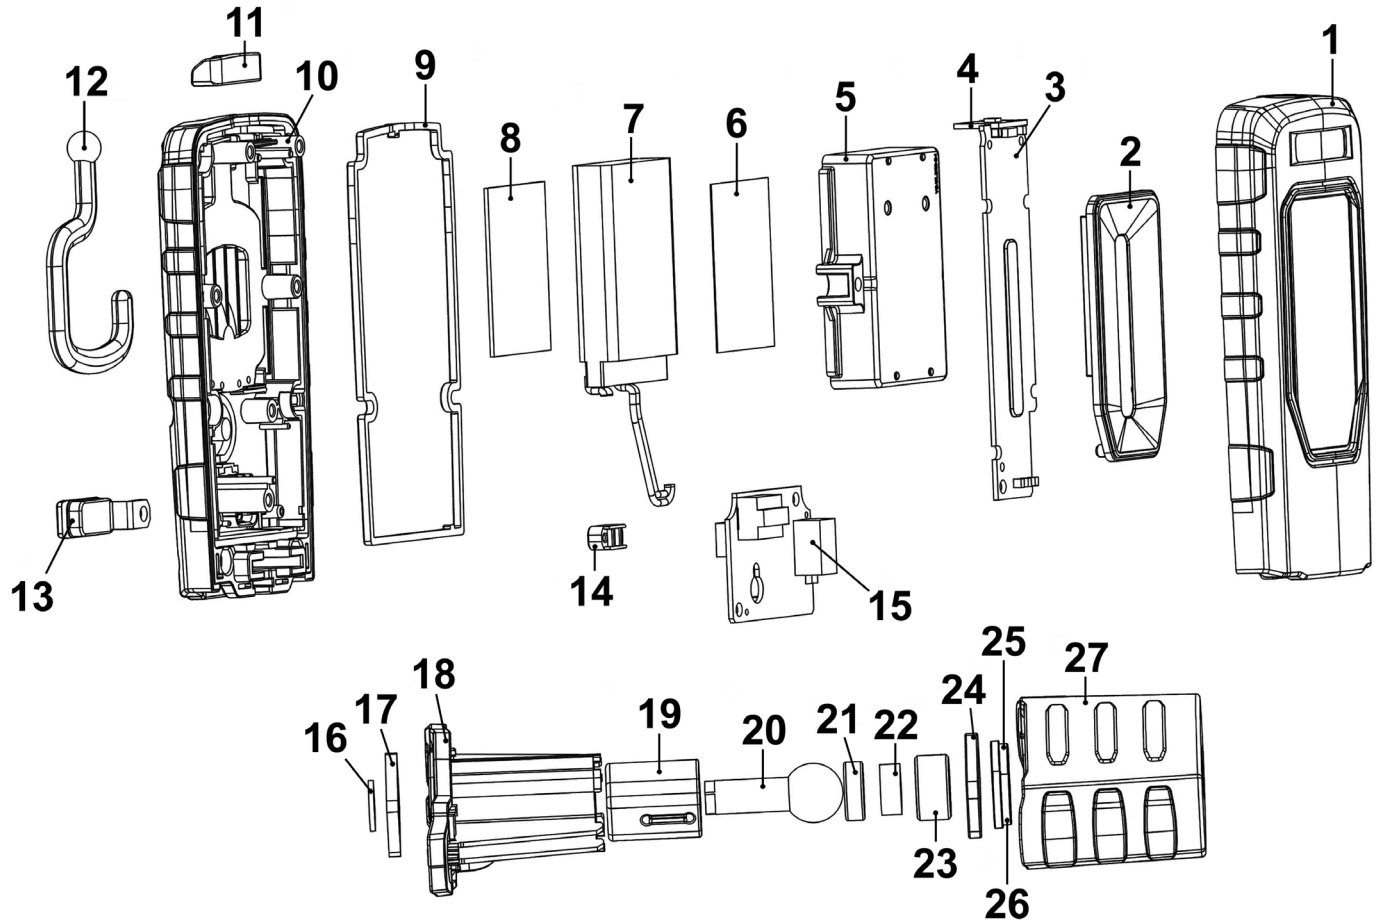

Parts Information:
**Rechargeable 360° Inspection Light 5W
 COB & 1W SMD LED
 Model No: LED3601.V4 SERIES**

Item	Part No.	Description
1	LED3601-V4-01	Front Housing (Black) (LED3601.V4 only)
1	LED3601G-V4-01	Front Housing (Green) (LED3601G.V4 only)
1	LED3601R-V4-01	Front Housing (Red) (LED3601R.V4 only)
2	LED3601-V4-02	Plastic Lamp Surround
3	LED3601-V4-03	5W COB LED
4	LED3601-V4-04	Head LED PCB
5	LED3601-V4-05	Battery Housing
6	LED3601-V4-06	Tape 3m
7	LED3601-V4-07	Battery w/connector 3.7v 2000mah li-ion
8	LED3601-V4-08	Battery Protection Foam
9	LED3601-V4-09	Waterproof Seal
10	LED3601-V4-10	Back Housing (Black) (LED3601.V4 only)
10	LED3601G-V4-10	Back Housing (Green) (LED3601G.V4 only)
10	LED3601R-V4-10	Back Housing (Red) (LED3601R.V4 only)
11	LED3601-V4-11	Hook Support
12	LED3601-V4-12	Hook
13	LED3601-V4-13	Charging Socket Cover

Item	Part No.	Description
14	LEDFLEXG.14	Indicator Support
15	LED3601-V4-15	PCB, Circuit Board
16	LED3601-V4-16	Washer
17	LED3601-V4-17	Pivot Plate
18	LED3601-V4-18	Rotating Support (Large)
19	LED3601-V4-19	Rotating Support (Small)
20	LED3601-V4-20	Pivot
21	LED3601-V4-21	Pivot Protection Ring (A)
22	LED3601-V4-22	Wave Spring
23	LED3601-V4-23	Pivot Protection Ring (B)
24	LED3601-V4-24	Magnetic Base
25	LED3601-V4-25	Magnet (A)
26	LED3601-V4-26	Magnet (B)
27	LED3601-V4-27	Handle (Black) (LED3601.V4 only)
27	LED3601G-V4-27	Handle (Green) (LED3601G.V4 only)
27	LED3601R-V4-27	Handle (Red) (LED3601R.V4 only)