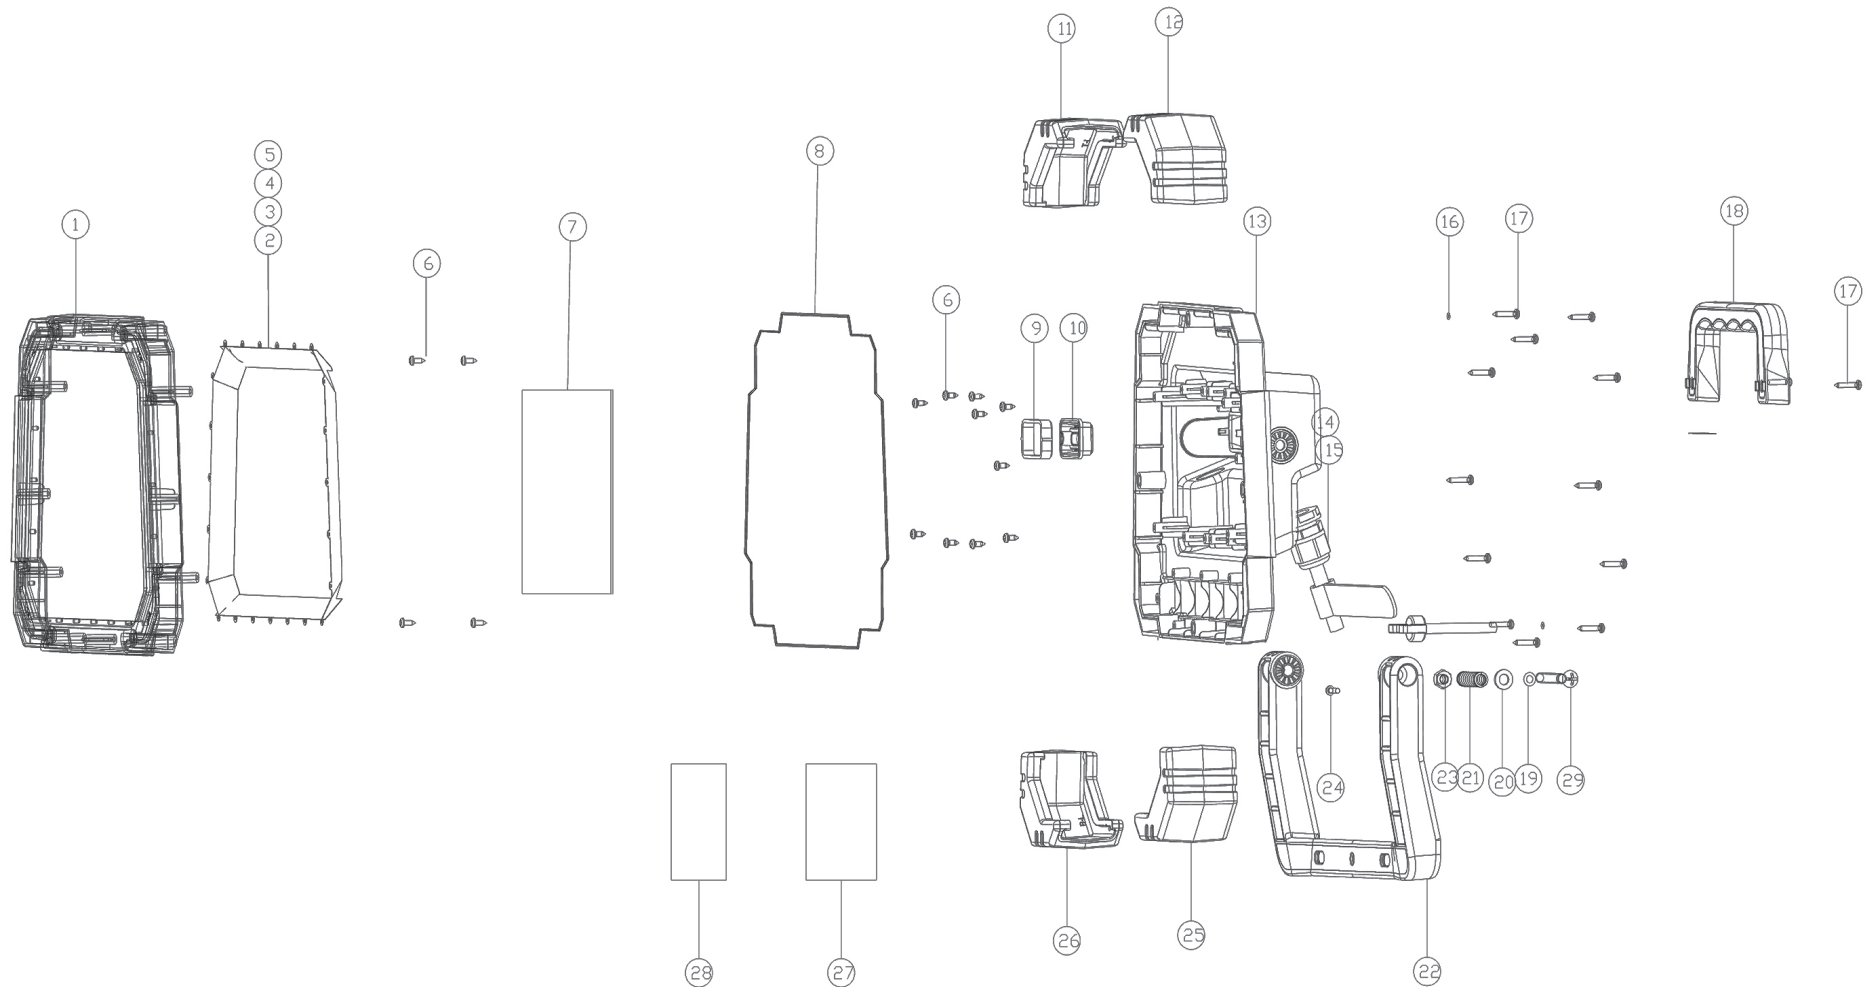

Parts Information:
Site Light 24W SMD LED 110V
Model No: LED24110

NOTE: It is our policy to continually improve products and as such we reserve the right to alter data, specifications and component parts without prior notice.

01284 757500

01284 703534

sales@sealey.co.uk

www.sealey.co.uk

Parts Information:
Site Light 24W SMD LED 110V
Model No: LED24110

Item	Part No.	Description
1	W-2011011	Front Casing
2	W-2050100	Reflector (A -For 24W Range)
3	W-2050101	Reflector (B -For 24W Range)
4	W-2050102	Reflector (C -For 24W Range)
5	W-2050103	Reflector (D -For 24W Range)
6	DAS149.05	Rd Head S/T Screw M3x8
7	W-8020329	Led Board
8	W-2050052	Sealing Gasket
9	W-2010731	Switch Cover Holder
10	W-2010752	Switch Button
11	W-2010773	Corner Proctector (A - For 24W Range)
12	W-2010774	Corner Proctector (B - For 24W Range)
13	W-2010882	Back Casing
14	W-2060074	Cable Gland
16	W-2030130	O-Ring

Item	Part No.	Description
17	START560.07	Rd Head S/T Screw M3x16
18	W-2010767	Handle
19	W-2030041	O-Ring
20	FWM6.S	Flat Washer M6 Single
21	W-2020355	Centre Spring For Bracket
22	W-2010769	Bracket
23	SN6.S	Steel Nut M6 Zinc Din934 (Single)
24	W-2020397	Screw (3x19)
25	W-2010772	Corner Proctector (C - For 24W Range)
26	W-2010771	Corner Proctector (D - For 24W Range)
27	W-8020317	Driver Board
28	W-8020316	Led Board
29	MSP655.S	Machine Screw Pan Head Phillips M6x55mm (Single)