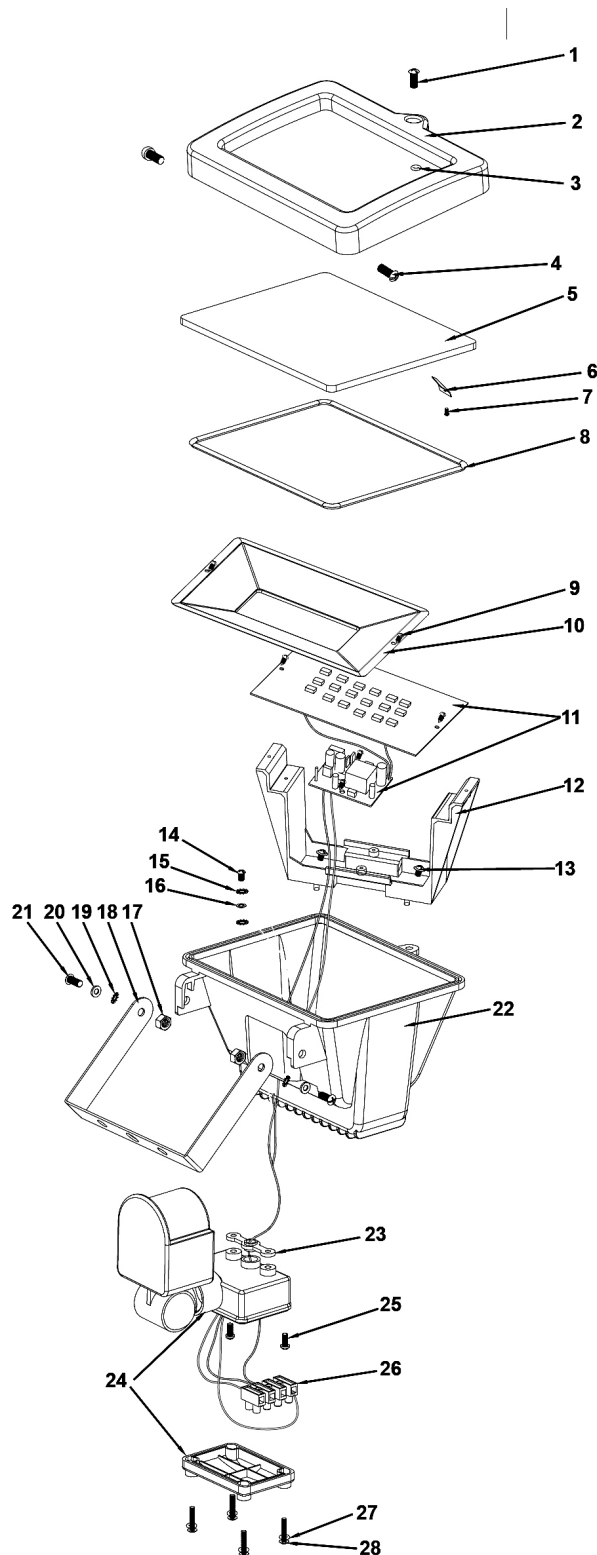

Parts Information:
Floodlight with Wall Bracket & PIR Sensor
18 SMD LED 230V
Model No: LED130S.V3

NOTE: It is our policy to continually improve products and as such we reserve the right to alter data, specifications and component parts without prior notice.

01284 757500

01284 703534

sales@sealey.co.uk

www.sealey.co.uk

Parts Information:
Floodlight with Wall Bracket & PIR Sensor
18 SMD LED 230V
Model No: LED130S.V3

Item	Part No.	Description
1	LED130.V3-03	SCREW M5x18
2	LED130.V3-01	FRONT FRAME
3	LED130.V3-04	O-RING
4	LED130.V3-02	SCREW M4x10
5	LED130T.05	GLASS (177x143mm)
6	LED130.V3-06	GLASS CLIP
7	LED130.V3-08	SCREW M3x8
8	LED130.V3-07	GASKET
9	LED130.V3-09	SCREW M3x8
10	LED130.V3-10	REFLECTOR
11	LED130.V3-11	LED POWER ASSEMBLY (18x0.5W)
12	LED130.V3-12	LED MOUNTING BRACKET
13	LED130.V3-13	WASHER
14	LED130.V3-14	SCREW M4x6

Item	Part No.	Description
15	LED130.V3-16	TOOTHED WASHER M4
16	LED130.V3-15	EARTH WIRE 0.75mm (120mm long)
17	SN6.S	STEEL NUT M6 ZINC DIN934 (SINGLE)
18	LED130S.V3-18	BRACKET
19	LED130.V3-19	TOOTHED WASHER M6
20	LED130.V3-20	WASHER M6
21	LED130S.V3-21	SCREW M6x14
22	LED130.V3-22	LAMP BODY
23	LED130.V3-23	TERMINAL STRIP
24	LED130S.V3-24	SENSOR 180 degree
25	LED130S.V3-25	SCREW M4x14
26	LED130S.V3-26	TERMINAL BLOCK
27	LED130S.V3-27	O-RING dia 6x1.9
28	LED130.V3-33	SCREW 3.5x18