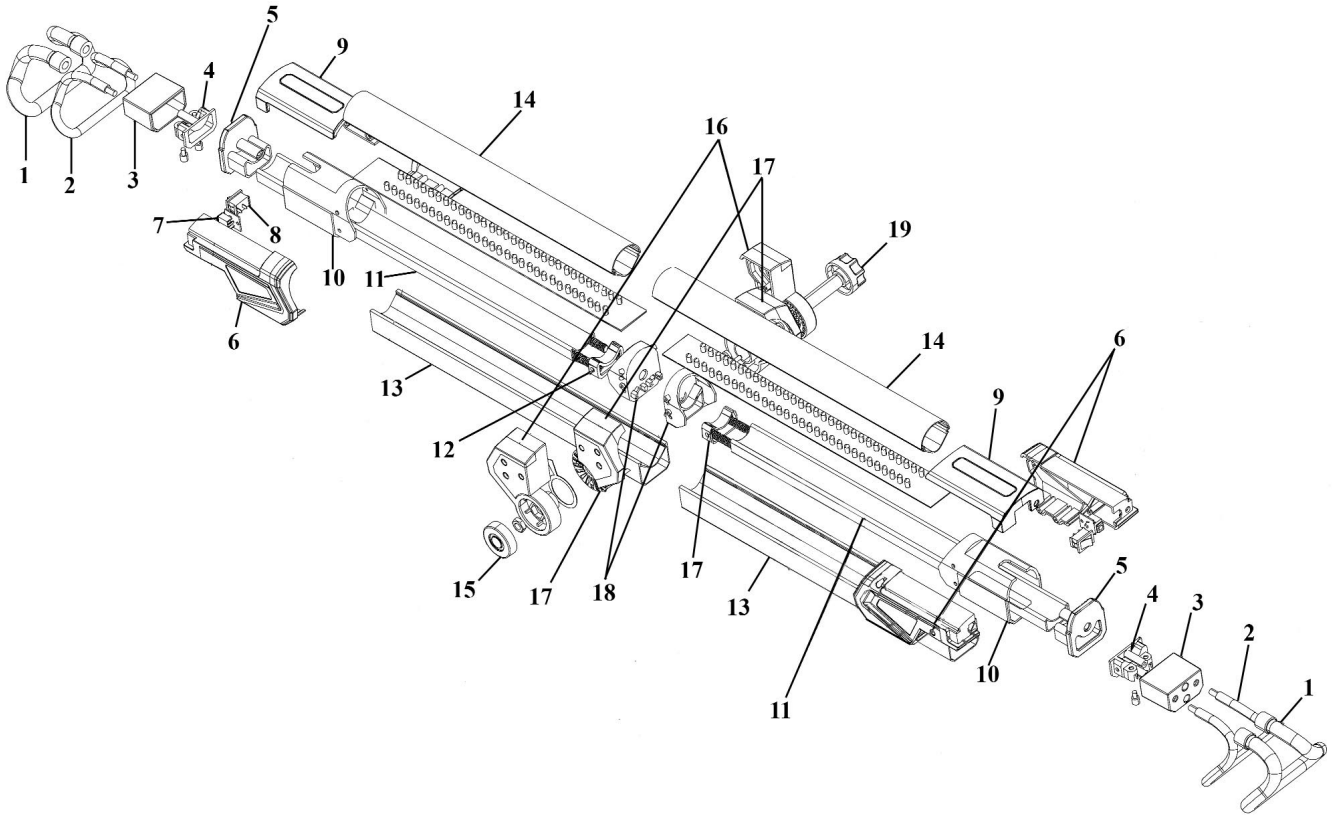

Parts Information:
**Foldable Under-Bonnet Lamp 36 SMD LED
 12V**
Model No: LED037

Item	Part No.	Description
1	LED038.01	HOOK (LARGE)(RUBBER)
2	LED038.02	HOOK (SMALL)
3	LED038.03	HOOK CONNECTION BOX
4	LED038.04	SPRING FIXING
5	LED038.05	RUBBER CUSHION
6	LED038.06	RUBBER CUSHION HANDLE (L&R)
7	LED038.07	CHARGING SOCKET
8	LED038.08	SWITCH (HIGH/LOW)
9	LED038.09	RUBBER COVER PLATE (PAIR)
10	LED038.10	BATTERY BOX

Item	Part No.	Description
11	LED038.11	ALUMINIUM TUBE
12	LED038.12	ALUMINIUM TUBE (INTERNAL)
13	LED038.13	ALUMINIUM HOUSING (OUTER)
14	LED038.14	TRANSPARENT COVER
15	LED038.15	SCREW CAP
16	LED038.16	RUBBER COVER, MIDDLE (OUTER)
17	LED038.17	RUBBER COVER, MIDDLE (INNER)
18	LED038.18	FIXING PART FOR ALUMINIUM TUBE (TUBE)
19	LED038.19	FOLDING SCREW
--	LED037.01	BATTERY CLIP (NOT SHOWN)