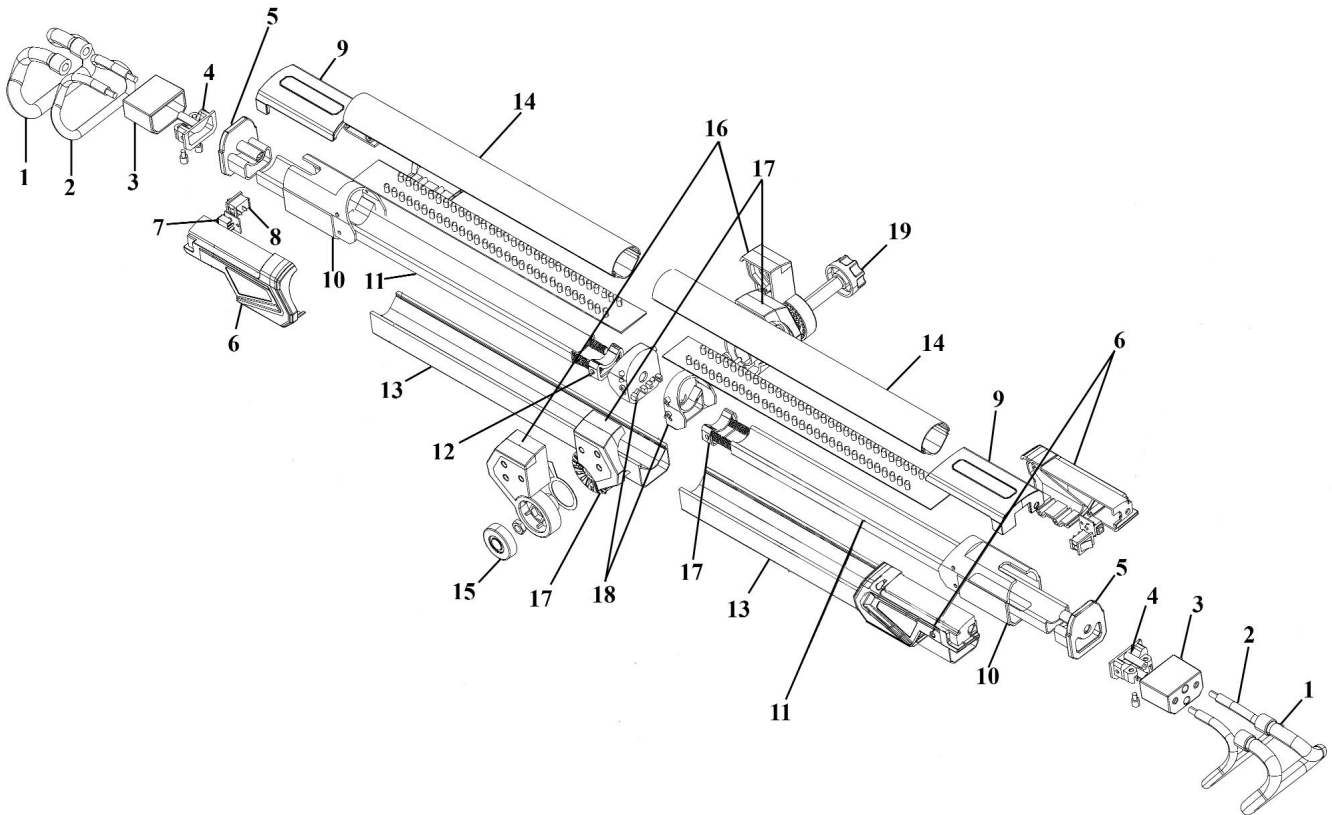

Parts Information:
**Foldable Under-Bonnet Cordless 36 SMD
 LED Rechargeable Lamp - Lithium-ion
 Model No: LED036**

Item	Part No.	Description
1	LED038.01	HOOK (LARGE)(RUBBER)
2	LED038.02	HOOK (SMALL)
3	LED038.03	HOOK CONNECTION BOX
4	LED038.04	SPRING FIXING
5	LED038.05	RUBBER CUSHION
6	LED038.06	RUBBER CUSHION HANDLE (L&R)
7	LED038.07	CHARGING SOCKET
8	LED038.08	SWITCH (HIGH/LOW)
9	LED038.09	RUBBER COVER PLATE (PAIR)
10	LED038.10	BATTERY BOX
11	LED038.11	ALUMINIUM TUBE

Item	Part No.	Description
12	LED038.12	ALUMINIUM TUBE (INTERNAL)
13	LED038.13	ALUMINIUM HOUSING (OUTER)
14	LED038.14	TRANSPARENT COVER
15	LED038.15	SCREW CAP
16	LED038.16	RUBBER COVER, MIDDLE (OUTER)
17	LED038.17	RUBBER COVER, MIDDLE (INNER)
18	LED038.18	FIXING PART FOR ALUMINIUM TUBE (TUBE)
19	LED038.19	FOLDING SCREW
--	LED036.C	MAINS CHARGER 9V 500mA (NOT SHOWN)
--	LED036.02	IN-CAR CHARGER (NOT SHOWN)