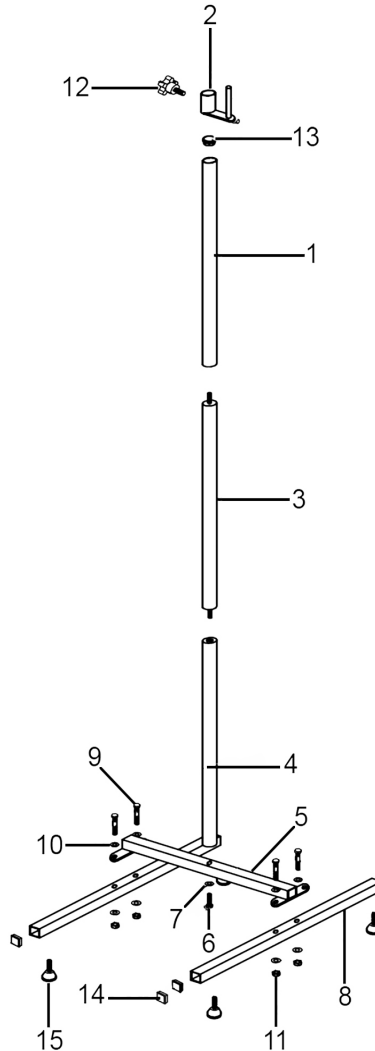

Parts Information:
Floor Stand for IR1000
Model No: IR1000ST.V2

Item	Part No.	Description
1	IR1000STV2.01	Upper Pole
2	IR1000STV2.02	Slide and Lock Bracket
3	IR1000STV2.03	Middle Pole
4	IR1000STV2.04	Base Pole
5	IR1000STV2.05	Base Tube
6	IR1000STV2.06	Hex Nut M10x60mm
7	IR1000STV2.07	Flat Washer 10.5mm
8	IR1000STV2.08	Side Base Tube

Item	Part No.	Description
9	IR1000STV2.09	Hex Bolt M8x50mm
10	IR1000STV2.10	Flat Washer 8.5mm
11	IR1000STV2.11	Lock Nut M8
12	IR1000STV2.12	Knob, Plastic, OD:48mm, Male Fitting, M8x25mm
13	IR1000STV2.13	Plastic Round Cover 22mm
14	IR1000STV2.14	Plastic Square Cover
15	IR1000STV2.15	Adjustable Foot