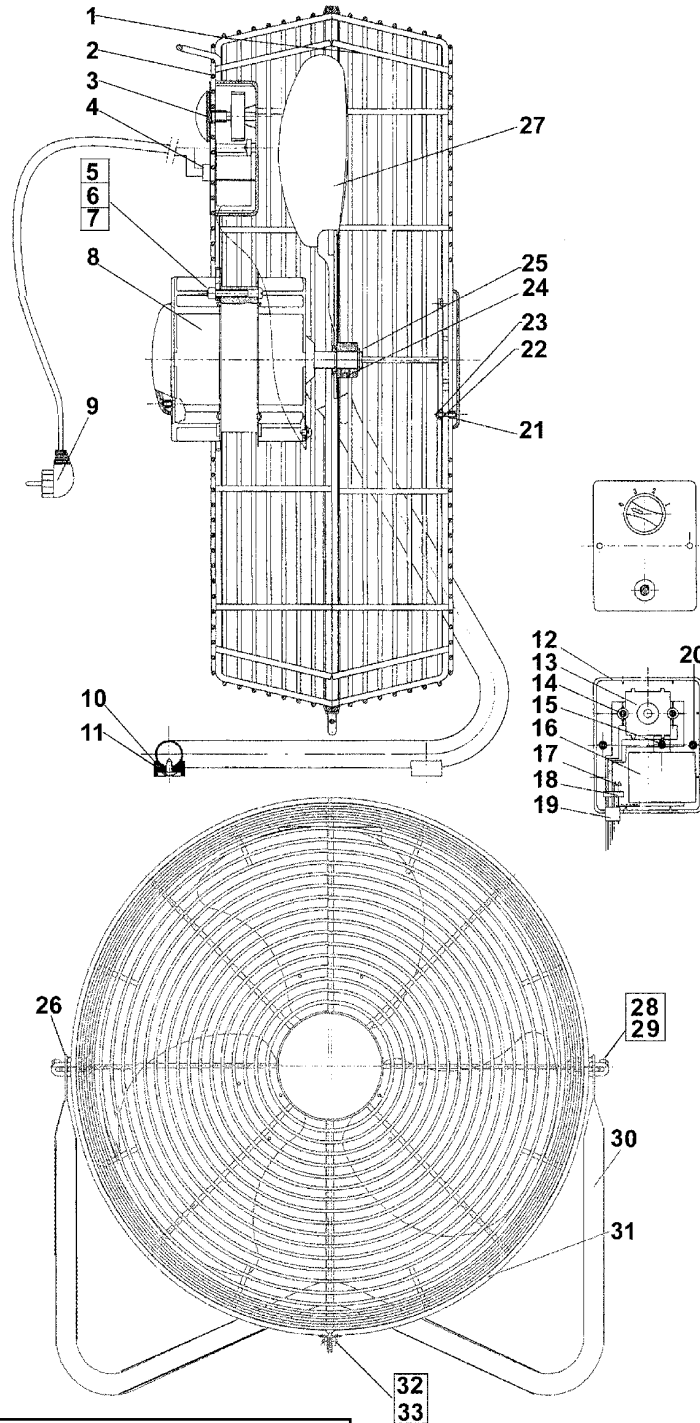

PARTS LIST FOR:

HIGH VELOCITY FAN

Models: **HVF14.V2 & HVF18.V2**

Issue: 2
Date Issued: 170403

The part number of a particular item is the model number of the fan followed by the item number shown below ie: HVF14.V2 - 8 = Motor

ITEM	DESCRIPTION	ITEM	DESCRIPTION	ITEM	DESCRIPTION	ITEM	DESCRIPTION
1	FRONT GRILLE	10	RUBBER FEET	19	SLEEVE	28	SCREW, M8X30
2	REAR GRILLE	11	TAPPING SCREW, ST3X12	20	TAPPING SCREW, ST3X16	29	NUT, M8
3	SWITCH KNOB	12	SWITCH HOUSING	21	DECORATIVE PLATE	31	GRILLE RING
4	CORD CLAMP	13	MAIN SWITCH	22	LOCK WASHER	30	SUPPORT FEET
5	SPRING WASHER	14	TAPPING SCREW, ST3X16	23	TAPPING SCREW, M3X8	32	M/C SCREW, M3X20
6	WASHER	15	TAPPING SCREW, ST3X6	24	HEXA-SCREW, M6X6	33	SQUARE NUT
7	NUT, M5	16	CAPACITOR 4.5µF, 400V	25	U-RING		
8	MOTOR	17	CRIMP CONNECTOR	26	CUSHION RUBBER		
9	POWER CORD	18	CABLE TIE	27	BLADE		