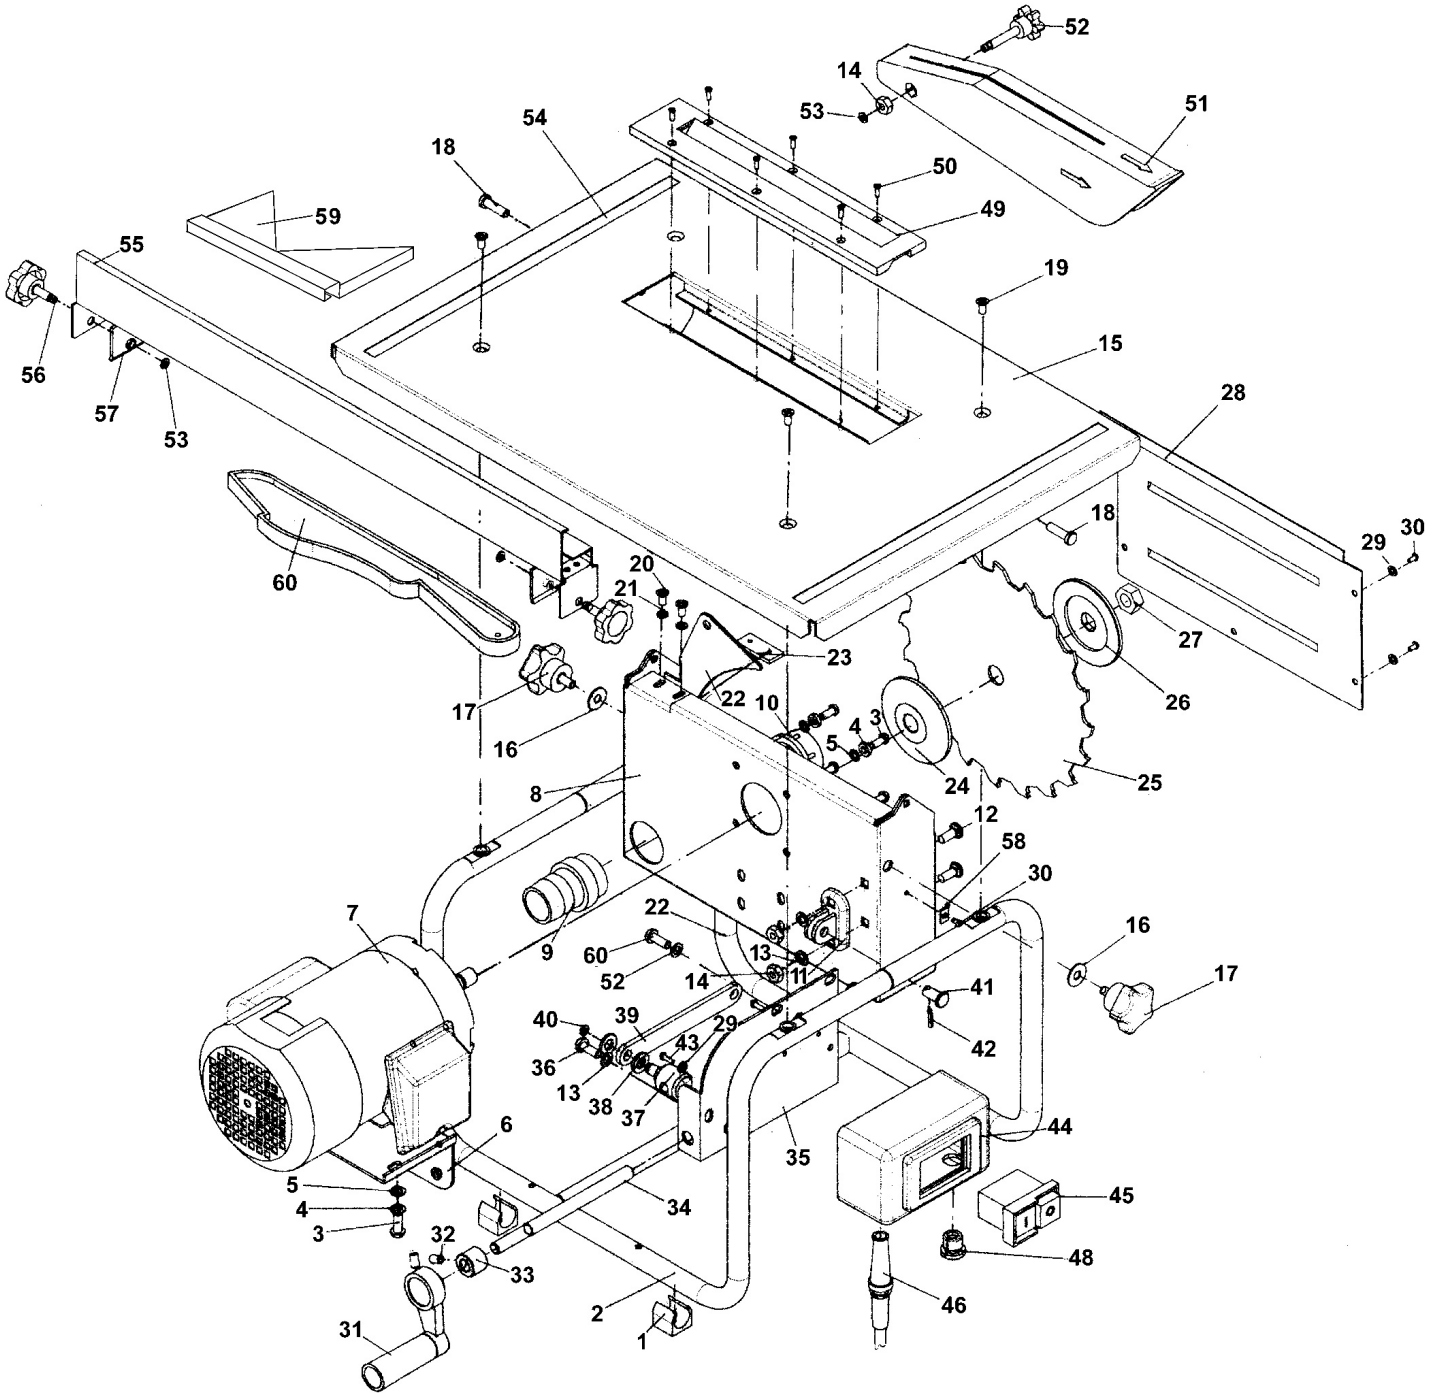

Parts Information:
Table Saw Hobby 200mm CE Approved
230V
Model No: HTS8

NOTE: It is our policy to continually improve products and as such we reserve the right to alter data, specifications and component parts without prior notice.

01284 757500

01284 703534

sales@sealey.co.uk

www.sealey.co.uk

Parts Information:
**Table Saw Hobby 200mm CE Approved
230V
Model No: HTS8**

Item	Part No.	Description
1	HTS8.01	Pad
2	HTS8.02	Main Frame
3	HTS8.03	Screw
4	HTS8.04	Spring Washer
5	HTS8.05	Washer
6	HTS8.06	Motor Housing
7	HTS8.07	Motor (External 230V 600W)
8	HTS8.08	Blade Housing
9	HTS8.09	Dust Extractor
10	HTS8.10	Extraction Seat
11	HTS8.11	Connecting Seat
12	HTS8.12	Square Head Bolt
13	HTS8.13	Washer
14	HTS8.14	Nut
15	HTS8.15	Table
16	HTS8.16	Washer
17	HTS8.17	Knob
18	HTS8.18	Pin Rod
19	HTS8.19	Screw
20	HTS8.20	Screw
21	HTS8.21	Star Washer
22	HTS8.22	Splitter
23	HTS8.23	Mounting Plate
24	HTS8.24	Inner Flange
25	HTS8.25	Blade
26	HTS8.26	Outer Flange
27	HTS8.27	Nut M12x1.50 Fine Pitch
28	HTS8.28	Safety Cover
29	HTS8.29	Washer
30	HTS8.30	Screw

Item	Part No.	Description
31	HTS8.31	Handle
32	HTS8.32	Screw
33	HTS8.33	Sleeve
34	HTS8.34	Lead Screw
35	HTS8.35	Switch Base
36	HTS8.36	Screw
37	HTS8.37	Screw Nut
38	HTS8.38	Spacer
39	HTS8.39	Connecting Rod
40	HTS8.40	Washer
41	HTS8.41	Pin Rod
42	HTS8.42	Spring Pin
43	HTS8.43	Screw
44	HTS8.44	Switch Housing
45	SM31C/46	Safety Switch
46	HTS8.46	Cable Sleeve
48	HTS8.48	Cable Clamp
49	HTS8.49	Table Insert
50	HTS8.50	Screw
51	HTS8.51	Blade Guard
52	HTS8.52	Knob Screw
53	HTS8.53	Spring Washer
54	HTS8.54	Scale
55	HTS8.55	Parallel Guide
56	HTS8.17	Knob
57	HTS8.57	Tighten Plate
58	HTS8.58	Pointer
59	HTS8.59	Sliding Guide
60	HTS8.60	Push Rod