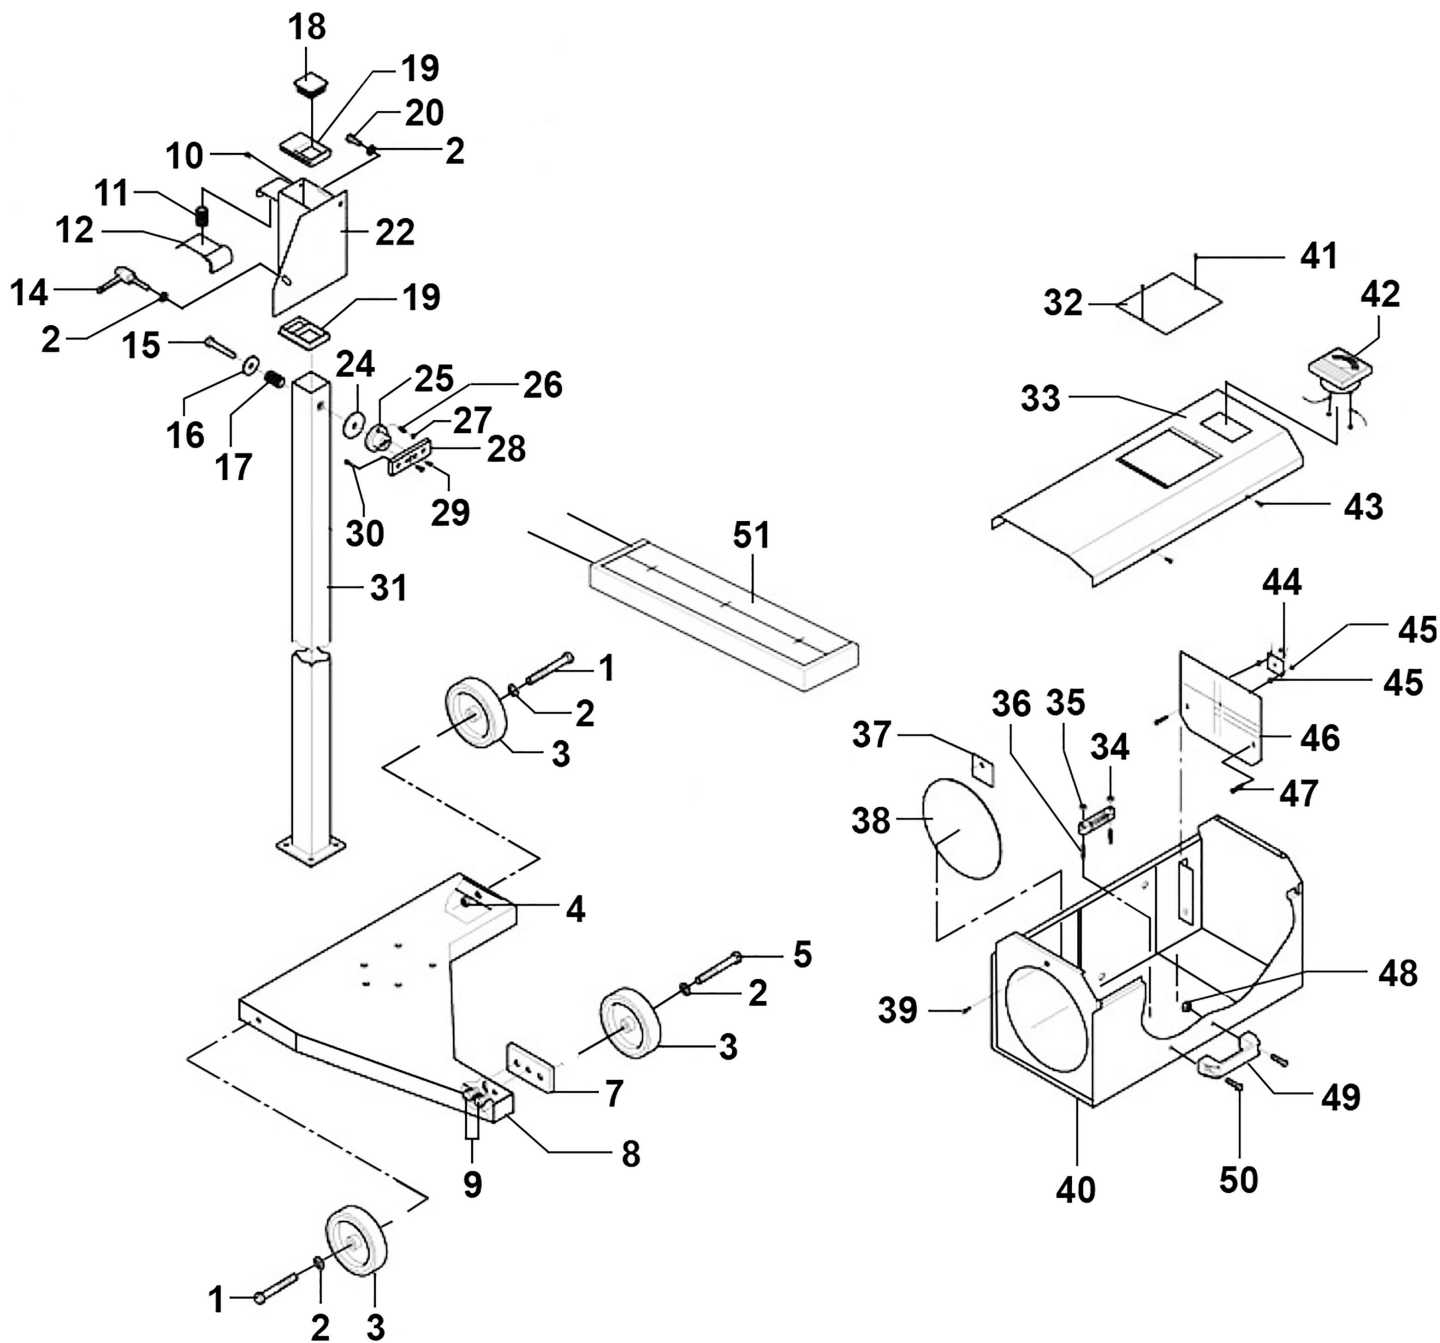

Parts Information:  
**Workshop Headlamp Beam Setter with 3  
 Wheels**  
**Model No: HBS2001**

Item	Part No.	Description
1	TCNA2010011	Screw M8x60mm
2	FWM8.S	Flat Washer M8 Zinc
3	TCNR0010001	Wheel,Fixed Plastic,(D:147 W:37 B:15) Check Size
3	TCNR0010011	Wheel, Fixed, Plastic,(D:120 W:32 B:15) Check Size
4	SN8.S	Steel Nut M8 Zinc
5	SS850.S	Hex Head Set Screw M8x50

Item	Part No.	Description
7	TC020010091	Plate For Regulation Wheel
8	TC020010001	Triangular Base
9	TCNA0010025	Screw (M8x16)
10	SG101.V2-27	Rd Head S/T Screw M3.8 X 14
11	TC026010011	Spring Covered In Black Heat Shrink
12	TC025010135	Spring Pusher (Complete)
14	TCNR5020009	Clutch lever M8x20

Item	Part No.	Description
15	SS1080.S	Hex Head Set Screw M10 X 80 Zinc
16	RW1038.S	Repair Washer M10 X 38
17	TC025020009	Brake Spring Dia 19.8mm
18	TCNR5020046	Plug
19	TC025010130	Brake, vss
20	SS825.S	Hex Head Set Screw M8 X 25 Zinc
22	TC025010005	Vertical Sliding System
24	TC025010123	Pvc Washer
25	TC025010121	Compass For Mirror Visor
26	TCNA3010005	Dowel M5x14
27	NLN5.S	Nyloc Nut M5 Zinc
28	TC025010122	Plate For Mirror Visor
29	SCB412.S	Socket Cap Bolt M4 x 12mm
30	SCB416.S	Socket Cap Bolt M4 x 16mm
31	TC020010092	Column H.1650
32	TC020310007	Plexiglass Cover
33	TC022010112	Steel Cover
34	SN4.S	Steel Nut M4 Zinc
35	TC020010038	Spirit level

Item	Part No.	Description
36	TC020010037	Spring For Spirit level
37	TC020010238	Plate
38	TC025030014	Glass 200mm Dia
39	TCNA4010008	Self Tapping Screw 3.5 x 9.5 Pan Pozi
40	TC022010113	Optical Box(Rounded Corners)
41	TCNA4010030	Csk Head S/T Screw M2.8 X 10
42	TC020020053	Luxmeter (0/240)
43	TCNA4010006	Screw 3.9x9.5mm
44	TC020030036	Wiring Harness
45	SN3.S	Steel Nut M3 Zinc
46	TC027010037	Inner Panel (Old Type - Pre 09/2005)
47	TCNA1010005	Screw M4x16
48	NLN6.S	Nyloc Nut M6 Zinc
49	TC025030011	Black Handle
50	TCNA0010009	Screw M6x16mm
51	TC025020011	Mirror Visor
--	SCB1040.S	Socket Cap Bolt M10x40mm ( Not Shown)
--	TC027010056	Aiming Screen**For High Vehicles** (Not Shown)