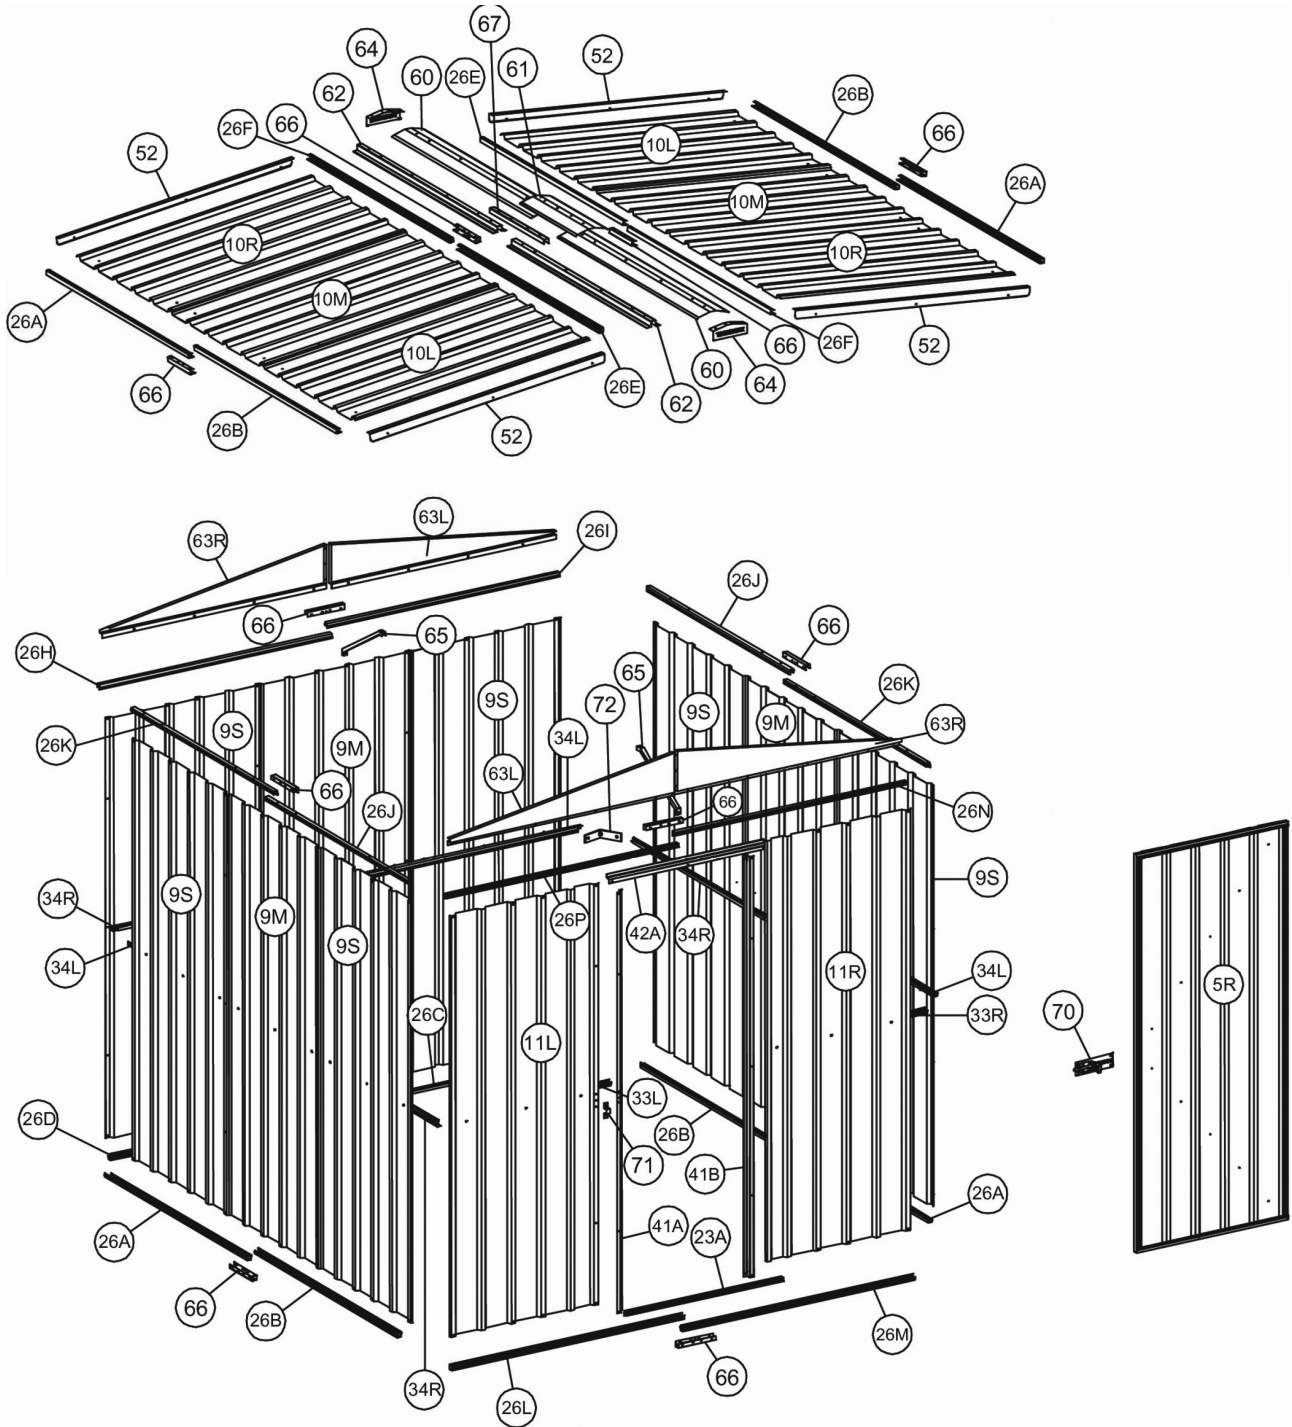

Parts Information:  
Galvanized Steel Shed Green 2.3 x 2.3 x  
1.9mtr  
Model No: GSS2323G

**NOTE:** It is our policy to continually improve products and as such we reserve the right to alter data, specifications and component parts without prior notice.

01284 757500

01284 703534

sales@sealey.co.uk

www.sealey.co.uk

Parts Information:  
**Galvanized Steel Shed Green 2.3 x 2.3 x 1.9mtr**  
**Model No: GSS2323G**

Item	Part No.	Description
5R	GSSG.05R	DOOR
9M	GSSG.09M	REAR PANEL (MIDDLE)
9S	GSSG.09S	REAR/SIDE PANEL (LEFT/RIGHT SIDE)
10L	GSSG.10L	ROOF PANEL (LEFT SIDE)
10M	GSSG.10M	ROOF PANEL (MIDDLE)
10R	GSSG.10R	ROOF PANEL (RIGHT PANEL)
11L	GSSG.11L	FRONT PANEL (LEFT SIDE)
11R	GSSG.11R	FRONT PANEL (RIGHT SIDE)
23A	GSSG.23A	LOWER SUPPORT (DOOR)
26A	GSSG.26A	LOWER/ROOF SUPPORT
26B	GSSG.26B	LOWER SUPPORT (SIDE PANEL)
26C	GSSG.26C	LOWER SUPPORT (REAR PANEL R/S)
26D	GSSG.26D	LOWER SUPPORT (REAR PANEL L/S)
26E	GSSG.26E	ROOF SUPPORT
26F	GSSG.26F	ROOF SUPPORT
26H	GSSG.26H	UPPER SUPPORT (REAR PANEL L/S)
26I	GSSG.26I	UPPER SUPPORT (REAR PANEL R/S)
26J	GSSG.26J	UPPER SUPPORT (SIDE PANEL)
26K	GSSG.26K	UPPER SUPPORT (SIDE PANEL)
26L	GSSG.26L	LOWER SUPPORT (FRONT PANEL L/S)
26M	GSSG.26M	LOWER SUPPORT (FRONT PANEL R/S)
26N	GSSG.26N	UPPER SUPPORT (FRONT PANEL R/S)