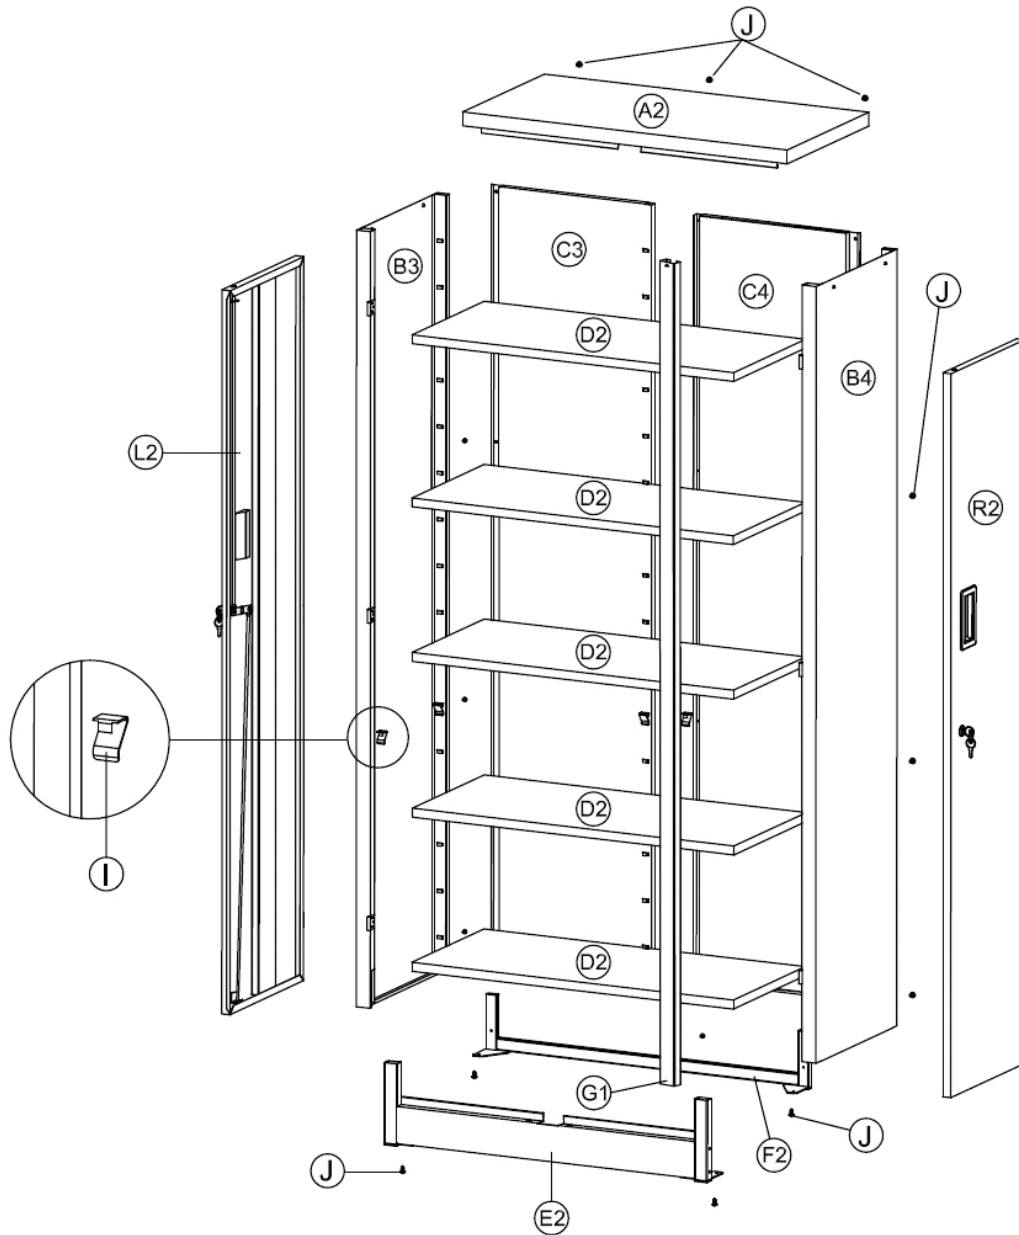

Parts Information:
**Galvanized Steel Floor Cabinet 5 Shelf with
 Freestanding Storage**
Model No: GSC86335SP

Item	Part No.	Description
A2	GSCSP.A2	TOP PANEL
B3	GSCSP.B3	LEFT SIDE PANEL
B4	GSCSP.B4	RIGHT SIDE PANEL
C3	GSCSP.C3	LEFT BACK PANEL
C10	GSCSP.C10	RIGHT BACK PANEL
D5	GSCSP.D5	SHELF (445X385X20)
E2	GSCSP.E2	FRONT BASE BRACKET

Item	Part No.	Description
F2	GSCSP.F2	BACK BASE BRACKET
H1	GSCSP.H1	MIDDLE COLUMN
L2	GSCSP.L2	LEFT DOOR
R21	GSCSP.R2	RIGHT DOOR
I	GSC86335SP.I	SHELF SUPPORT
J	GSC86335SP.J	RD HEAD S/T SCREW M3.8 X 8

NOTE: It is our policy to continually improve products and as such we reserve the right to alter data, specifications and component parts without prior notice.