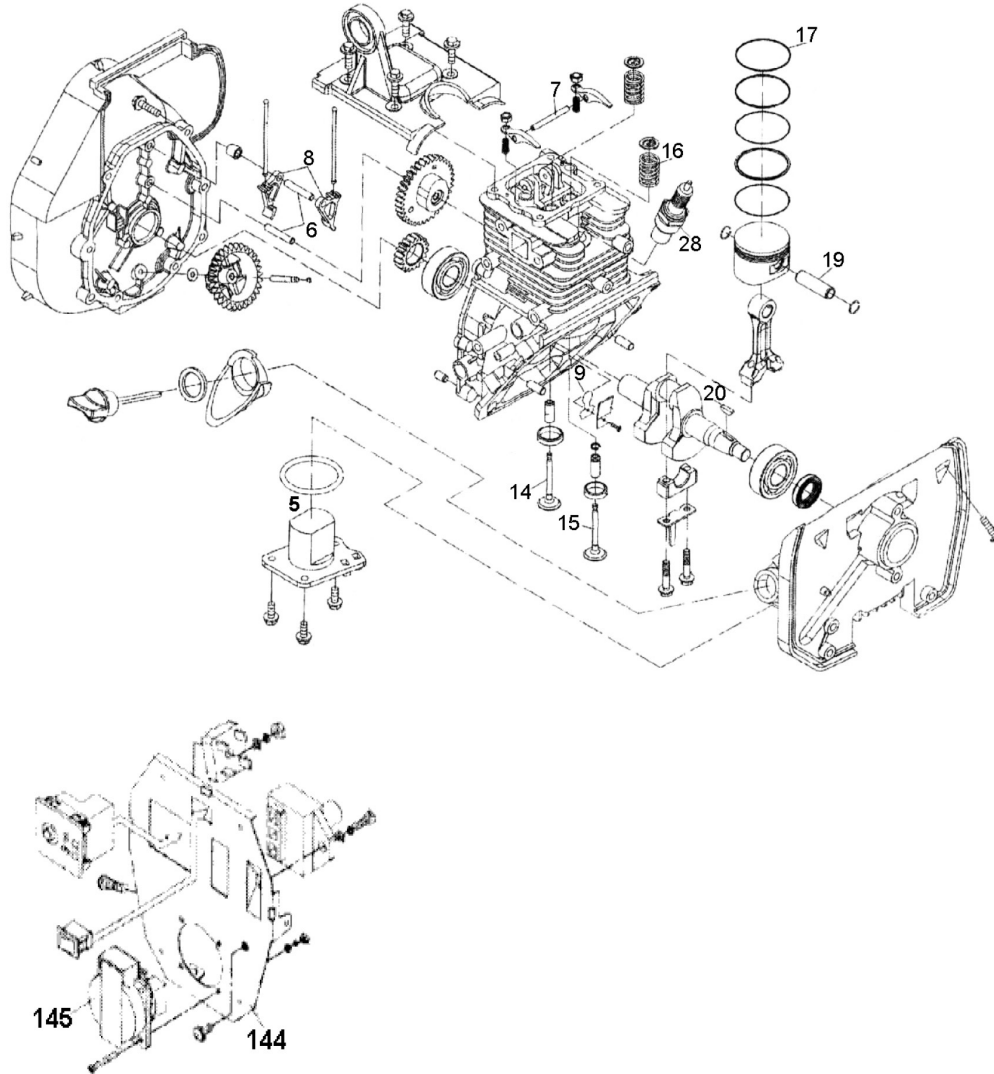

Item	Part No.	Description
1	G1000E.01	Trigger 90A
2	G1000E.02	Micro Active Switch
3	G1000E.03	Vacuum Fuel Pump
4	G1000E.04	Stepping Motor (Internal 8V)
10	G1000E.10	Carburettor Insulator
11	G1000E.11	Heat Shield Of Carburettor
13	G1000E.13	Inlet Pipe Washer
18	G1000E.18	Exhaust Pipe Washer

Item	Part No.	Description
22	G1000E.22	Air Filter Ass'y
23	G1000E.23	Muffler Washer
24	G1000E.24	Carburettor Ass'y
25	G1000E.25	Carburettor Gasket
26	G1000E.26	Carburettor Gasket (B)
27	G1000E.27	Ignition Winding
29	G1000E.29	Recoil Starter Spring
94	G1000E.94	Muffler

Item	Part No.	Description
--	G1000E.33	Damping Cushion (NOT SHOWN)
--	G1000E.153	Comprehensive Controller (NOT SHOWN)
--	G1000E.156	Throttle Master Switch (NOT SHOWN)
--	G1000E.C4	Right Case (KGE1000TI-06310 (NOT SHOWN)
--	G1000E.C41	Left Case (NOT SHOWN)

Parts of instrument panel

Item	Part No.	Description
5	G1000E.05	Low Oil Alarm
6	G1000E.06	Tappet Shaft
7	G1000E.07	Rocker Arm Pivot
8	G1000E.08	Air Valve Rocker Arm
9	G1000E.09	Breathing Plate
14	G1000E.14	Inlet Valve
15	G1000E.15	Exhaust Valve