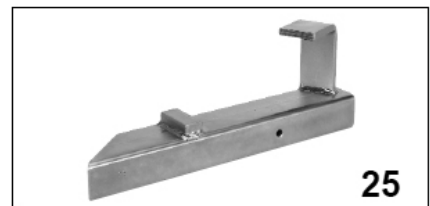

25

FIAT STILO 1.6 PETROL

NOTE: It is our policy to continually improve products and as such we reserve the right to alter data, specifications and component parts without prior notice.

IMPORTANT: No liability is accepted for incorrect use of product.

WARRANTY: Guarantee is 12 months from purchase date, proof of which will be required for any claim.