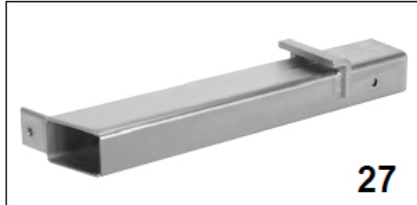

27

GM ZAPHIRA A/ ASTRA 1.6 PETROL