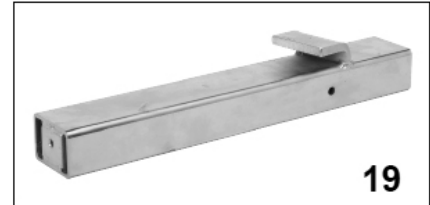

19

FORD FIESTA DIESEL (2005 on)