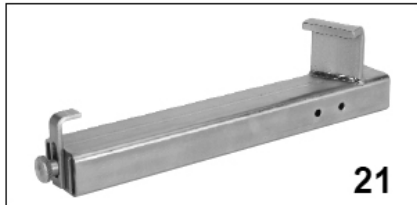

21

GM VECTRA C DIESEL,
SAAB 9-3 DIESEL (2005 on)