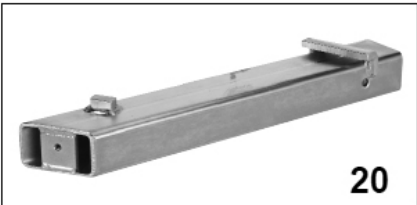

20

GM ZAPHIRA B PETROL (2005)