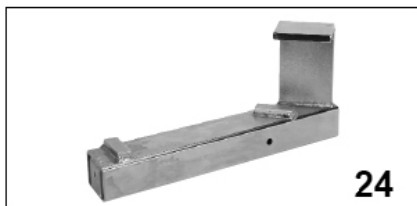

24

FIAT GRANDE PUNTO