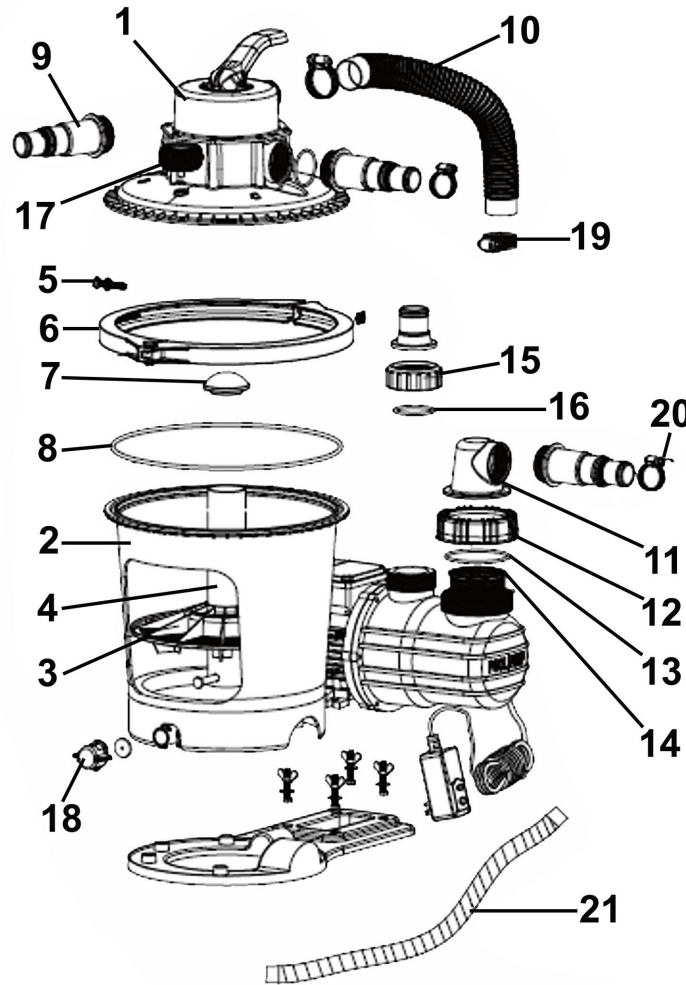

Parts Information:
**Dellonda 21ft Deluxe Steel Frame
 Swimming Pool, Rectangular with Step
 Ladder, Pool and Ground Covers and Filter
 Sand Pump**
Model No: DL150

Item	Part No.	Description
1	DL10192	Horizontal Beam A
2	DL10193	Horizontal Beam B
3	DL10194	Horizontal Beam C
4	DL10195	L-Tube
5	DL10196	U-Tube
6	DL10044	Plastic Spring Pin
7	DL10045	U-Tube Joint

Dellonda, Kempson Way, Suffolk Business Park, Bury St Edmunds, Suffolk. IP32 7AR

01284 757575

support@dellonda.co.uk

www.dellonda.co.uk

Filter Pump Parts

Item	Part No.	Description
1	DL10224	Control Valve Assembly
2	DL10225	Filter Body
3	DL10226	Water Distributor
4	DL10227	Injector (with one latch)
5	DL10228	Nut & Bolt
6	DL10229	Clamp (inc part 5)
7	DL10230	Central Tube Cap
8	DL10231	Upper Lid Seal
9	DL10232	Transparent Connecting Tube (inc seals)
10	DL10233	Connecting Tube 38mm
11	DL10234	Water Inlet Connector

Item	Part No.	Description
12	DL10235	Water Inlet Nut
13	DL10236	Seal
14	DL10237	Filter
15	DL10238	Water Outlet Nut
16	DL10239	Seal
17	DL10240	Pressure Gauge
18	DL10241	Drain Cap
19	DL10242	Hose Clamp
20	DL10243	Hose Clamp
21	DL10060	Hose dia 3.2cm (All models)