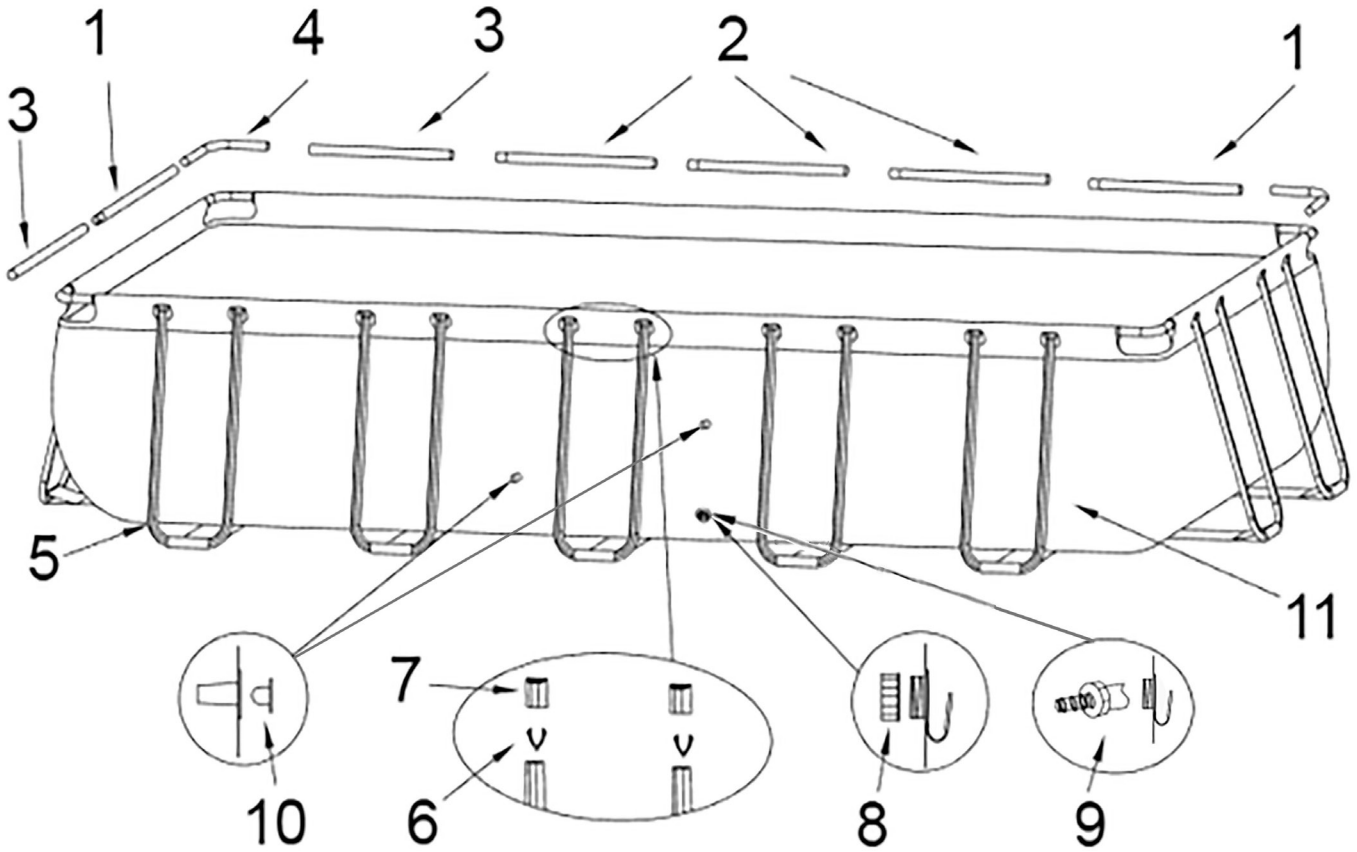

Parts Information:
**Dellonda 21ft Deluxe Steel Frame
 Swimming Pool, Rectangular with Step
 Ladder, Pool and Ground Covers and Filter
 Sand Pump**
Model No: DL150

Item	Part No.	Description
1	DL10192	Horizontal Beam A
2	DL10193	Horizontal Beam B
3	DL10194	Horizontal Beam C
4	DL10195	L-Tube
5	DL10196	U-Tube
6	DL10044	Plastic Spring Pin
7	DL10045	U-Tube Joint

Item	Part No.	Description
8	DL10051	Drainage Valve Cover
9	DL10068	Drainage Valve Connector
10	DL10057	Stopper
11	DL10197	Pool Liner
--	DL10198	Filter Pump (See Page 2)
--	DL10199	Pool Ladder (Not Shown)
--	DL10207	Hose 1.5m (Not Shown)

Dellonda, Kempson Way, Suffolk Business Park, Bury St Edmunds, Suffolk. IP32 7AR

01284 757575

support@dellonda.co.uk

www.dellonda.co.uk

Filter Pump Parts

Item	Part No.	Description
1	DL10224	Control Valve Assembly
2	DL10225	Filter Body
3	DL10226	Water Distributor
4	DL10227	Injector (with one latch)
5	DL10228	Nut & Bolt
6	DL10229	Clamp (inc part 5)
7	DL10230	Central Tube Cap
8	DL10231	Upper Lid Seal
9	DL10232	Transparent Connecting Tube (inc seals)
10	DL10233	Connecting Tube 38mm
11	DL10234	Water Inlet Connector

Item	Part No.	Description
12	DL10235	Water Inlet Nut
13	DL10236	Seal
14	DL10237	Filter
15	DL10238	Water Outlet Nut
16	DL10239	Seal
17	DL10240	Pressure Gauge
18	DL10241	Drain Cap
19	DL10242	Hose Clamp
20	DL10243	Hose Clamp
21	DL10060	Hose dia 3.2cm (All models)