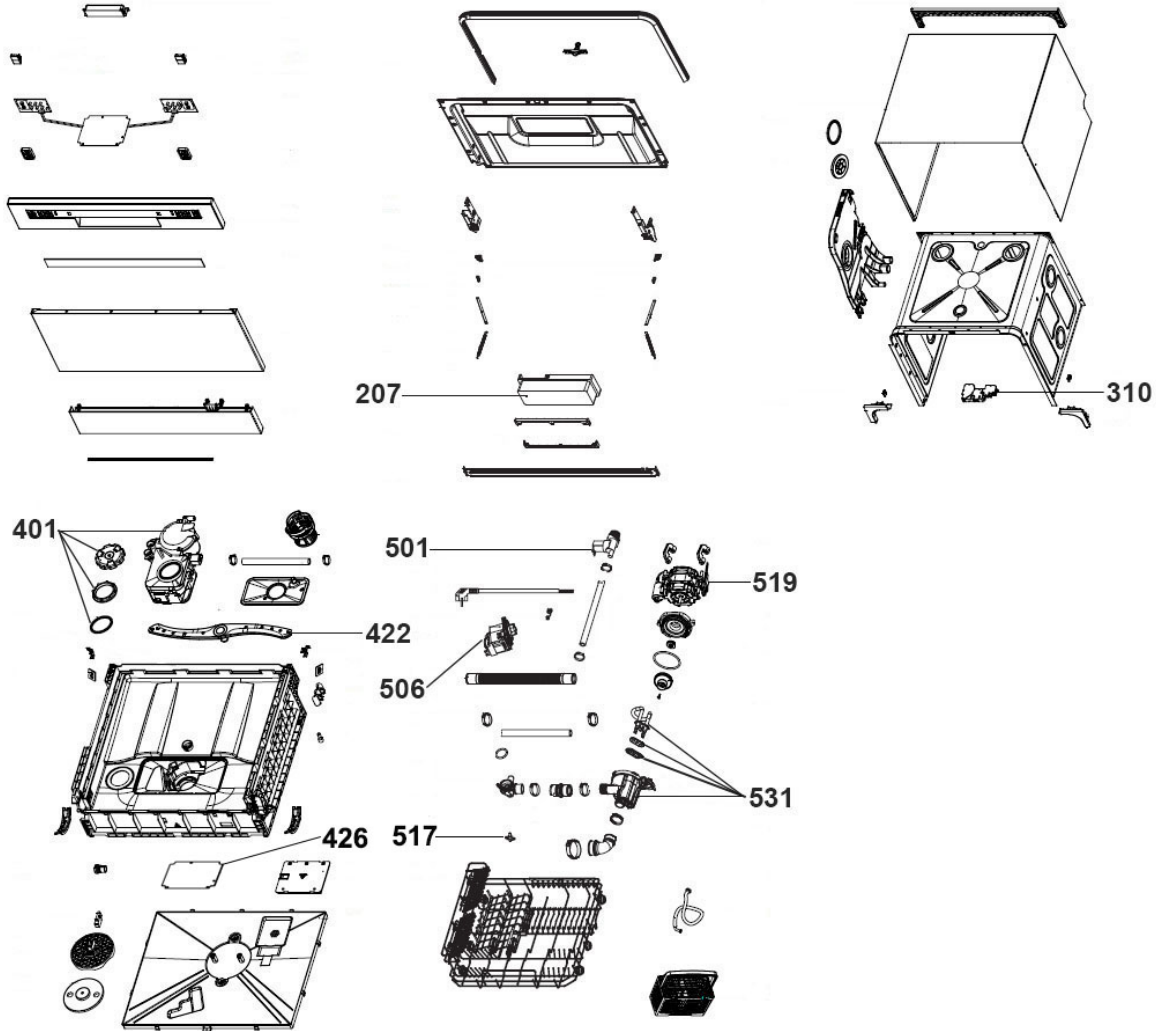

Parts Information:

Baridi Compact Tabletop Dishwasher 6 Place Settings, 6 Programmes, Low Noise, 6.5L Cycle, Start Delay - Black Model No: DH85

Item	Part No.	Description
207	DH10255	Dispenser
310	DH10256	Door Switch Assembly
401	DH10257	Softener Assembly
422	DH10258	Spray Arm Assembly
426	DH10486	Main Control Board

Item	Part No.	Description
501	DH10259	Inlet Valve
506	DH10260	Drain Pump
517	DH10487	Temperature Sensor
519	DH10261	Induction Pump
531	DH10263	Heating Elements

NOTE: It is our policy to continually improve products and as such we reserve the right to alter data, specifications and component parts without prior notice. There may be alternative versions of this product, please contact us should you require this information.