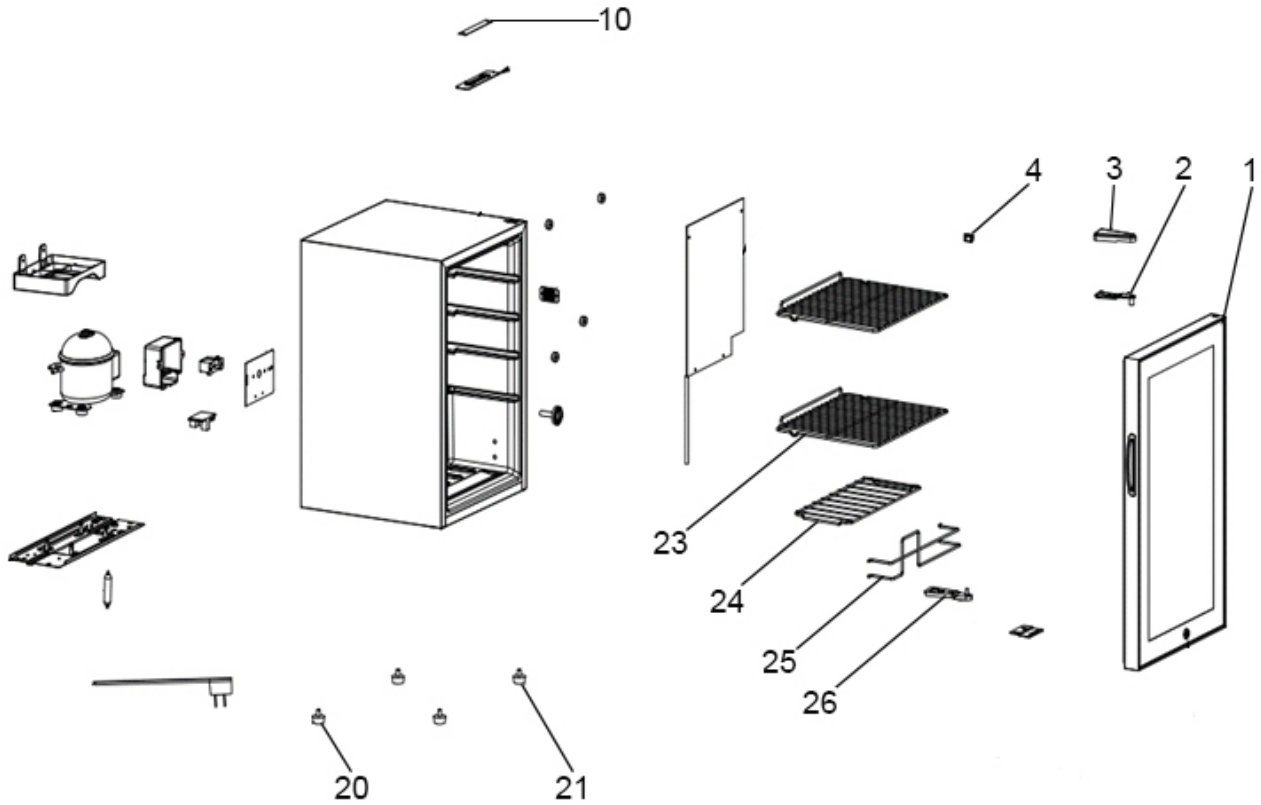

Parts Information:
Baridi 60L Beer & Drinks Fridge with LED Light, Black and Glass Door
Model No: DH62.V2

Item	Part No.	Description
1	DH10273	Glass Door
2	DH10274	Upper Hinge
3	DH10275	Hinge Cover
4	DH10276	Light Switch
10	DH10277	Led light PCB
20	DH10009	Adjustable Foot, 17mm

Item	Part No.	Description
21	DH10008	Adjustable Foot, 14mm
23	DH10278	Large shelf
24	DH10279	Small shelf
25	DH10280	Wine rack
26	DH10281	Lower hinge

NOTE: It is our policy to continually improve products and as such we reserve the right to alter data, specifications and component parts without prior notice. There may be alternative versions of this product, please contact us should you require this information.