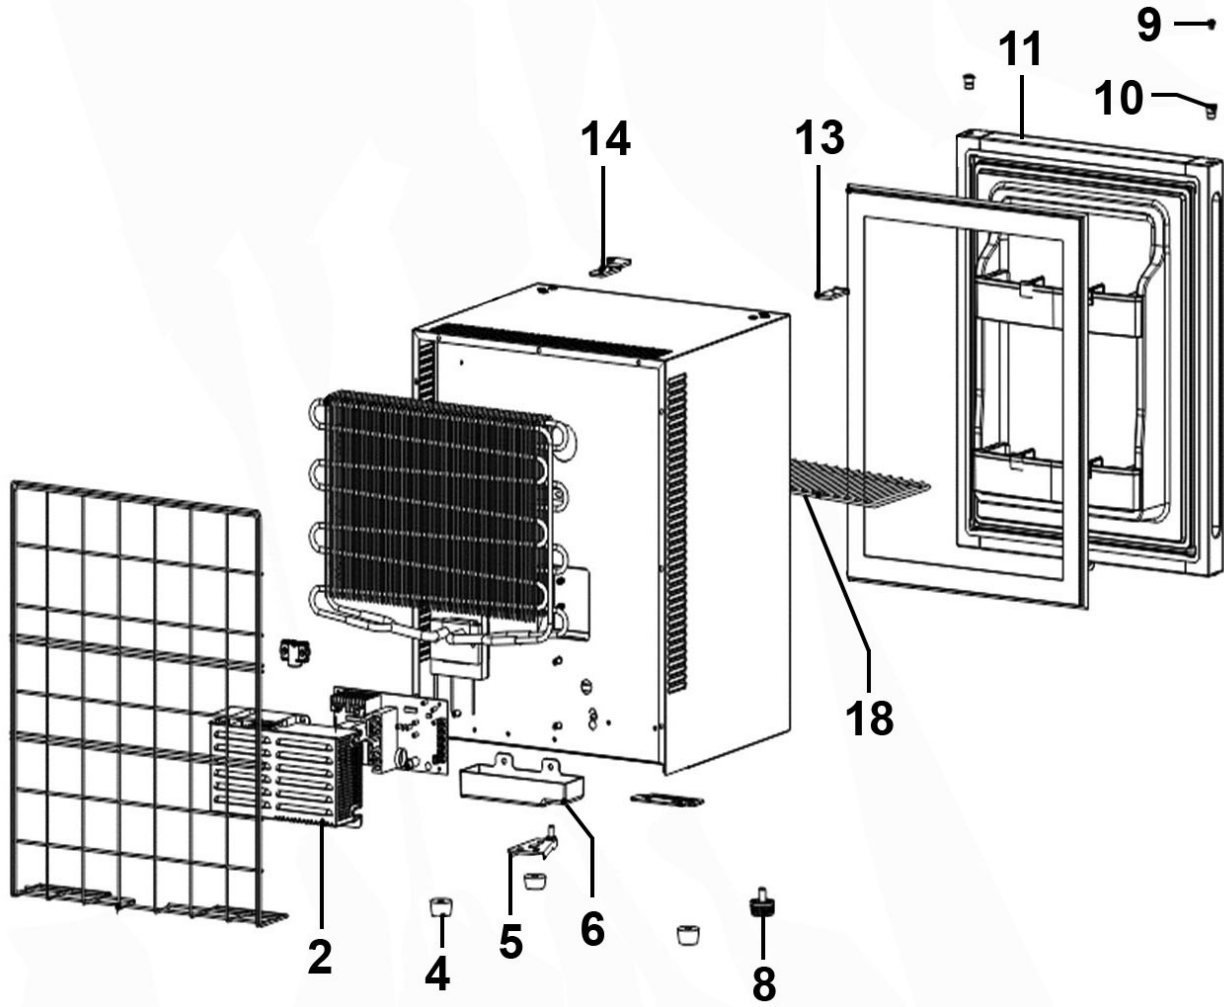

Parts Information:  
**Baridi 25L Mini Bar/Fridge for Beverages/ Drinks with Lock & Key, LED Light, Ultra Quiet for Bedrooms, Hotels, Guesthouses, Energy Class G**  
**Model No: DH57**

Item	Part No.	Description
2	DH10106	Plastic Box
4	DH10004	Middle Rubber Foot 15mm
5	DH10108	Glass Door Lower Hinge
6	DH10049	Water Tray
8	DH10008	Adjustable Middle Rubber Foot 14mm
9	DH10111	Silicone Cap

Item	Part No.	Description
10	DH10112	Lower Hinge Sleeve
11	DH10113	Foam Door
13	DH10114	Fixed Hinge (Left)
14	DH10115	Top Hinge (Right)
18	DH10116	Shelf
--	DH10115A	Top Hinge (Left) (Not Shown)

**NOTE:** It is our policy to continually improve products and as such we reserve the right to alter data, specifications and component parts without prior notice.